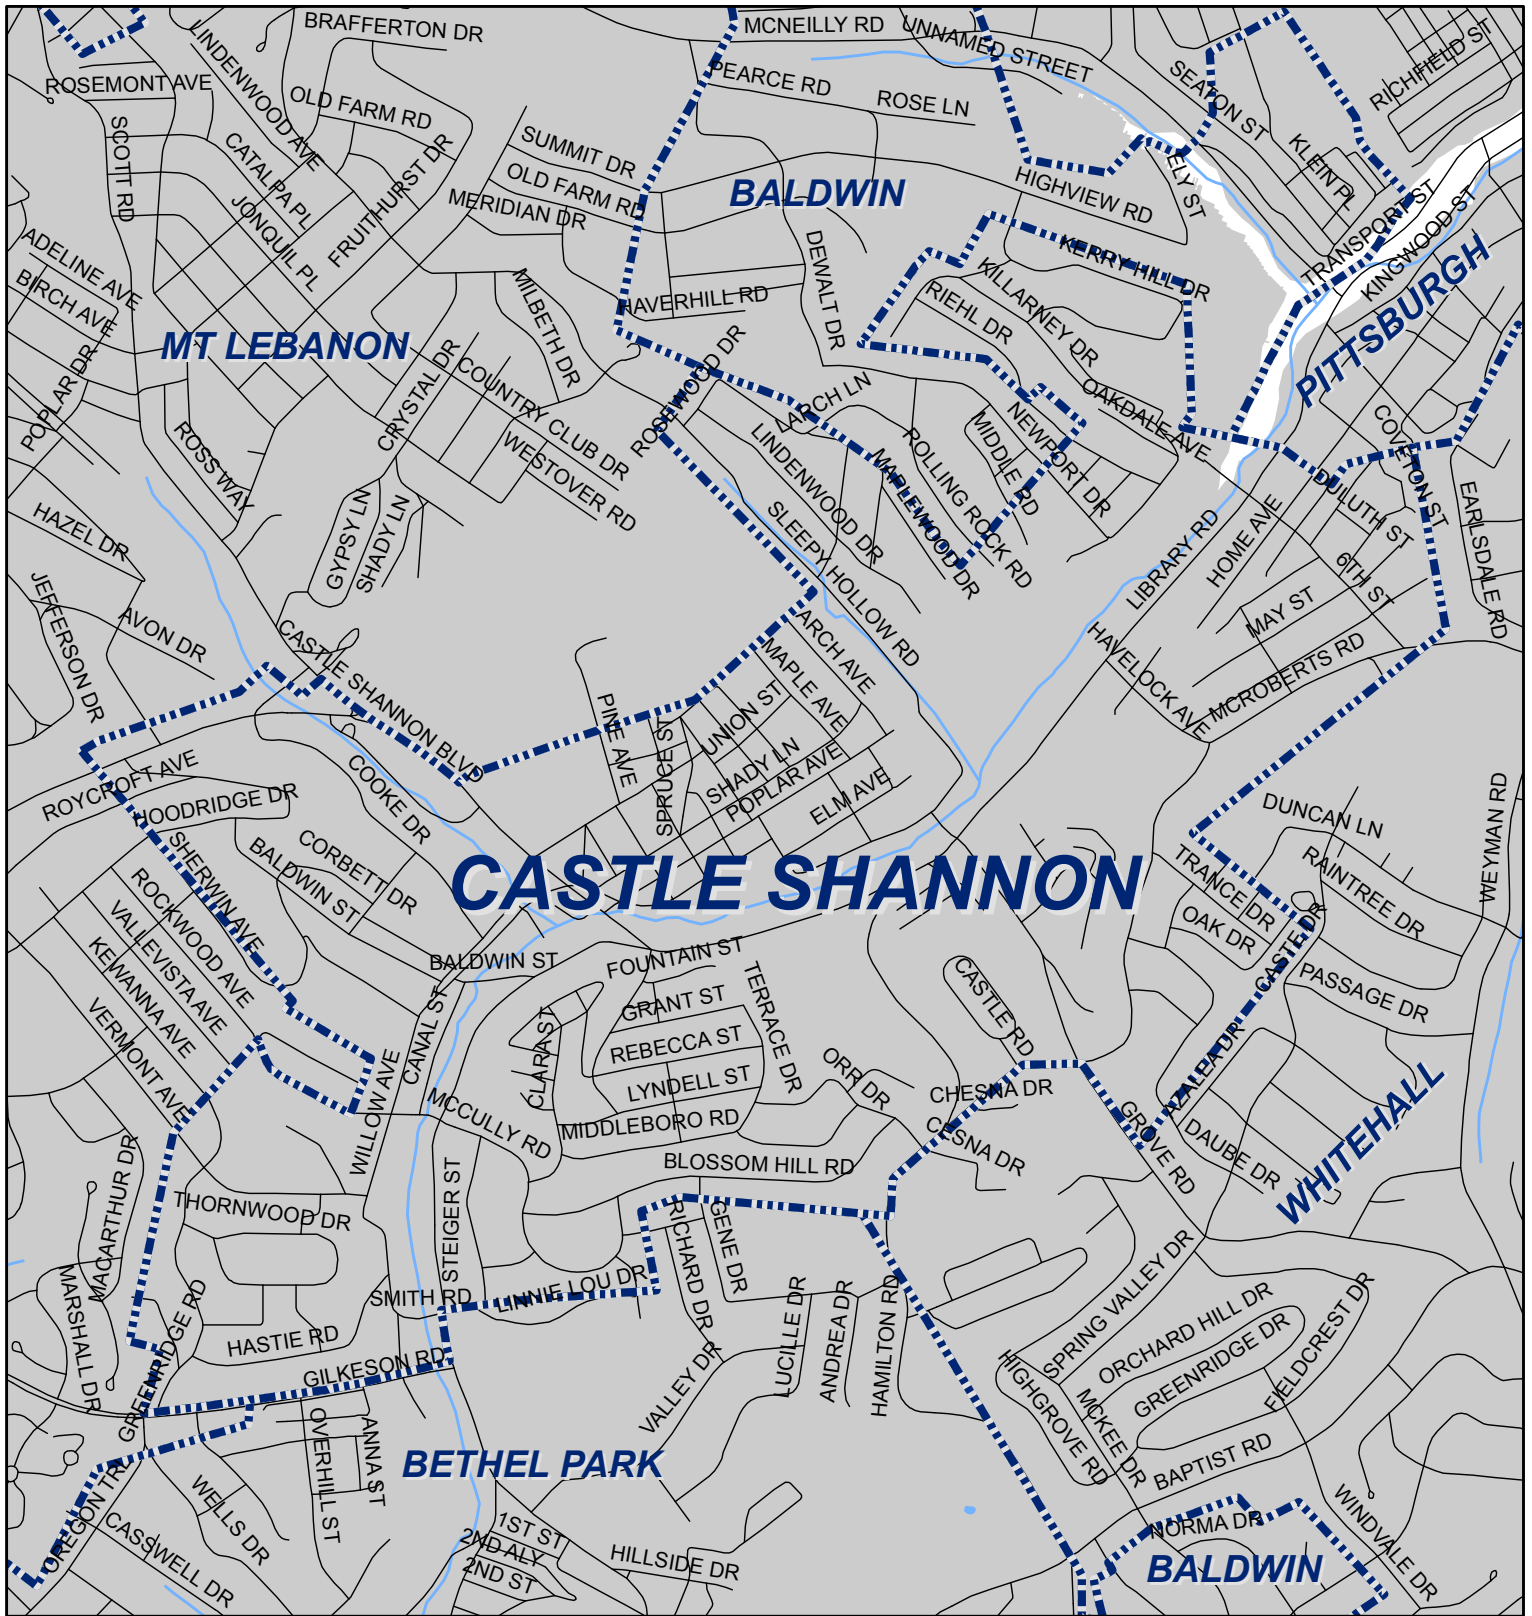

Castle Shannon Borough, Allegheny County

Legend

- Municipality Boundary
- Undermined Area

This map was prepared using information considered to be the best historical data available.

The Department cannot verify the accuracy or completeness of this information.