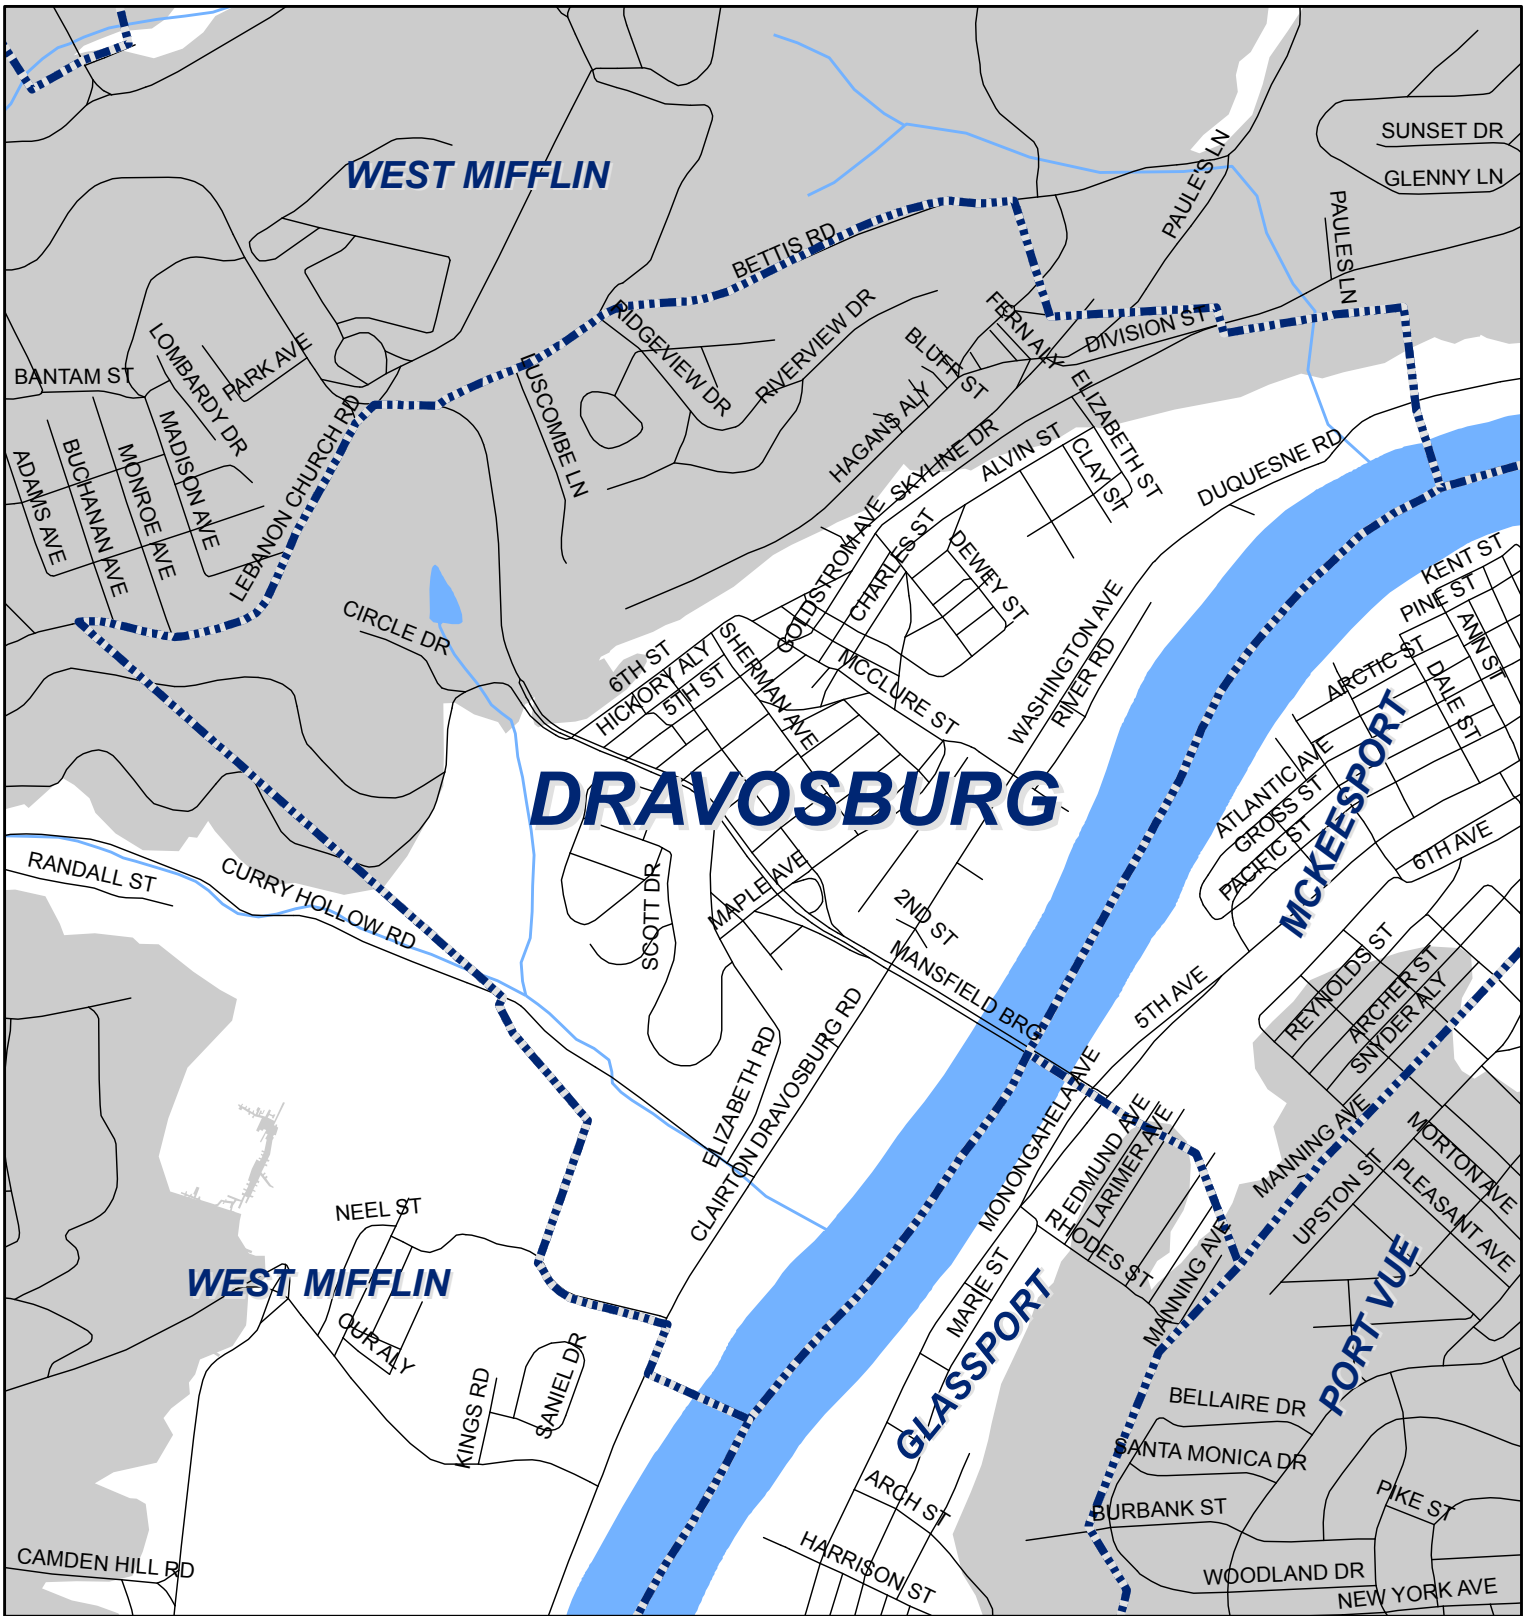

Dravosburg Borough, Allegheny County

Legend

-  Municipality Boundary
-  Undermined Area

This map was prepared using information considered to be the best historical data available.

The Department cannot verify the accuracy or completeness of this information.