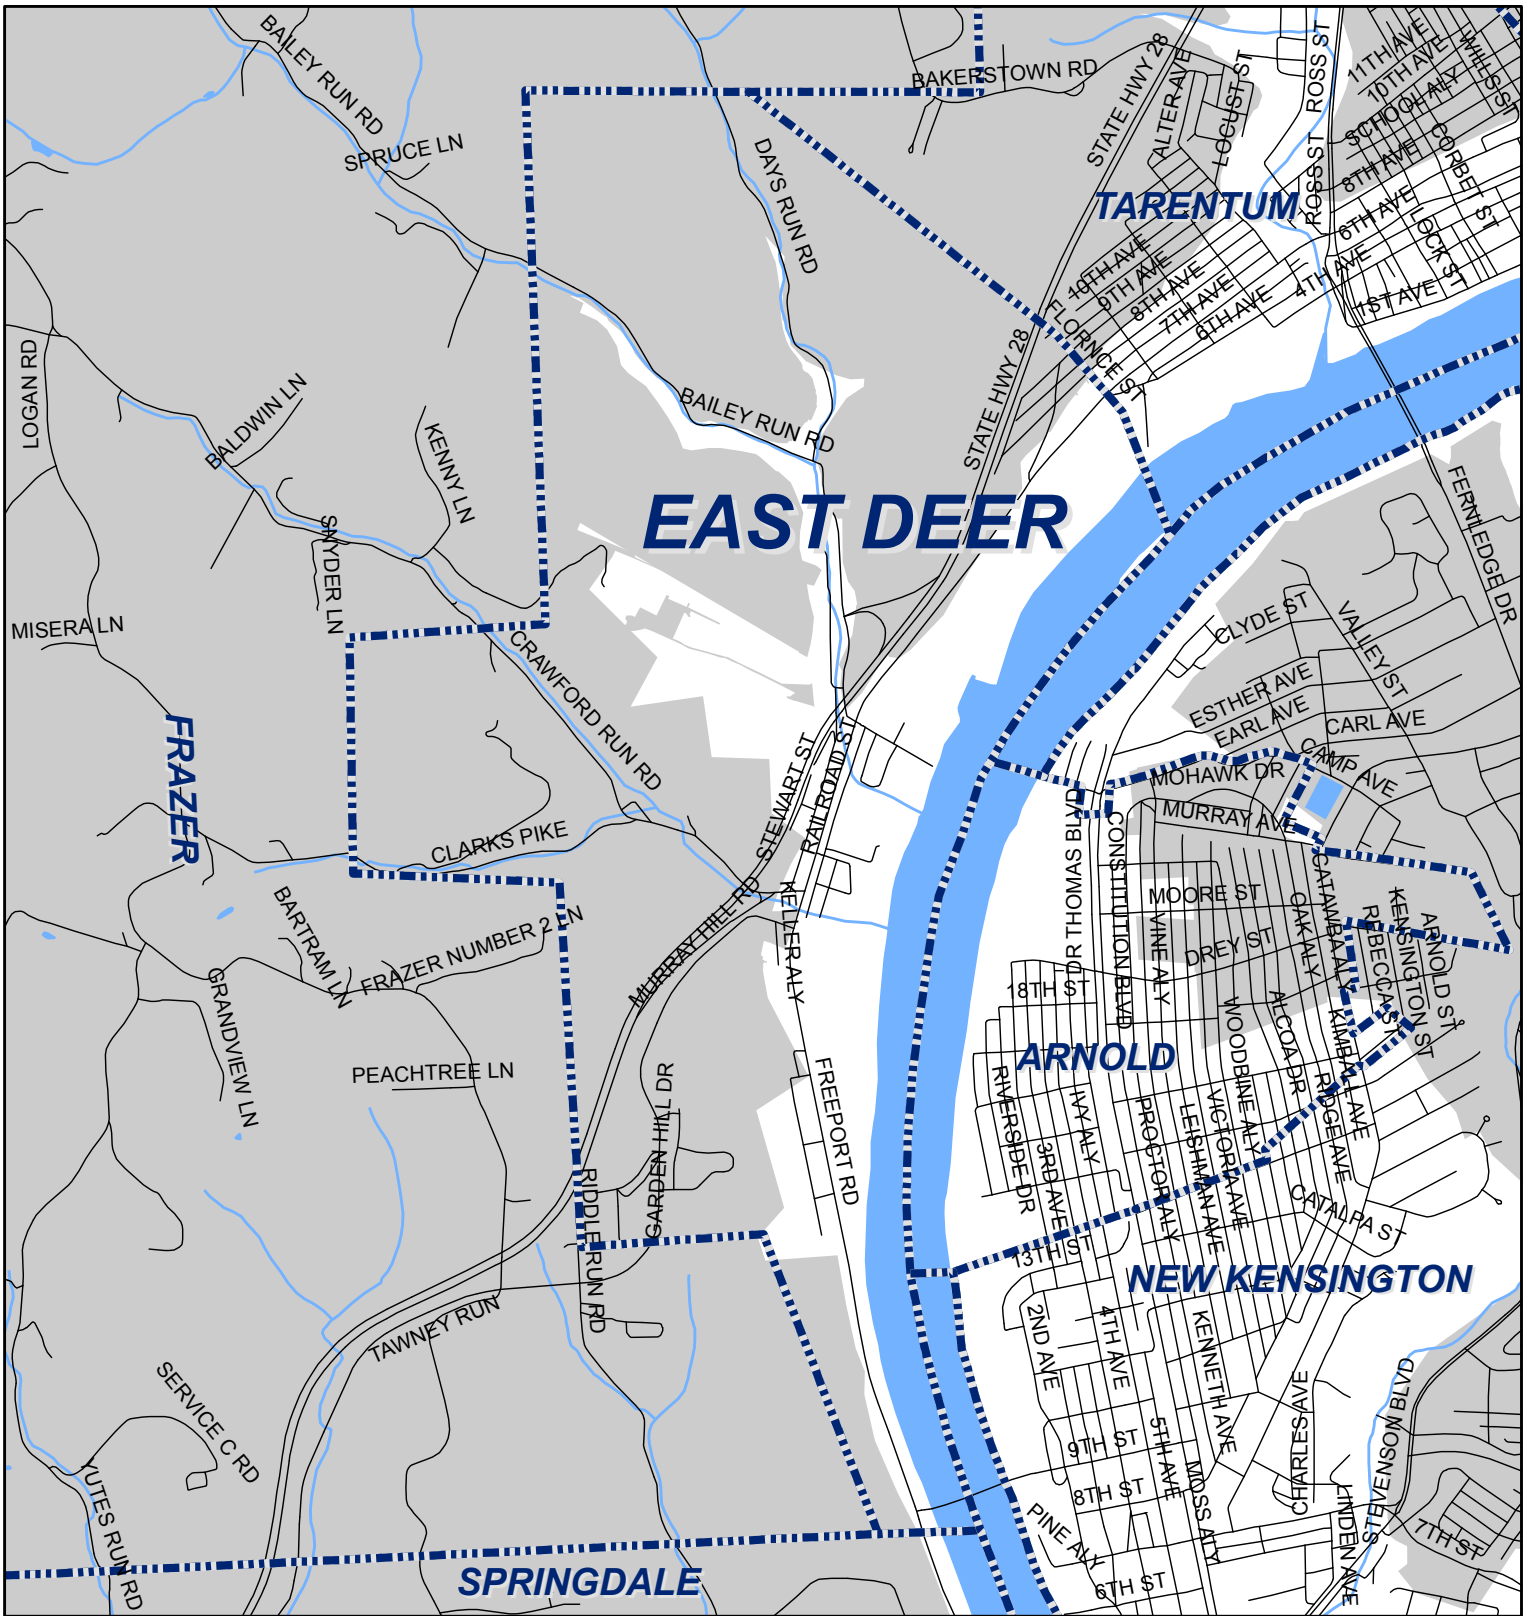

East Deer Township, Allegheny County

Legend

-  Municipality Boundary
-  Undermined Area

This map was prepared using information considered to be the best historical data available.

The Department cannot verify the accuracy or completeness of this information.