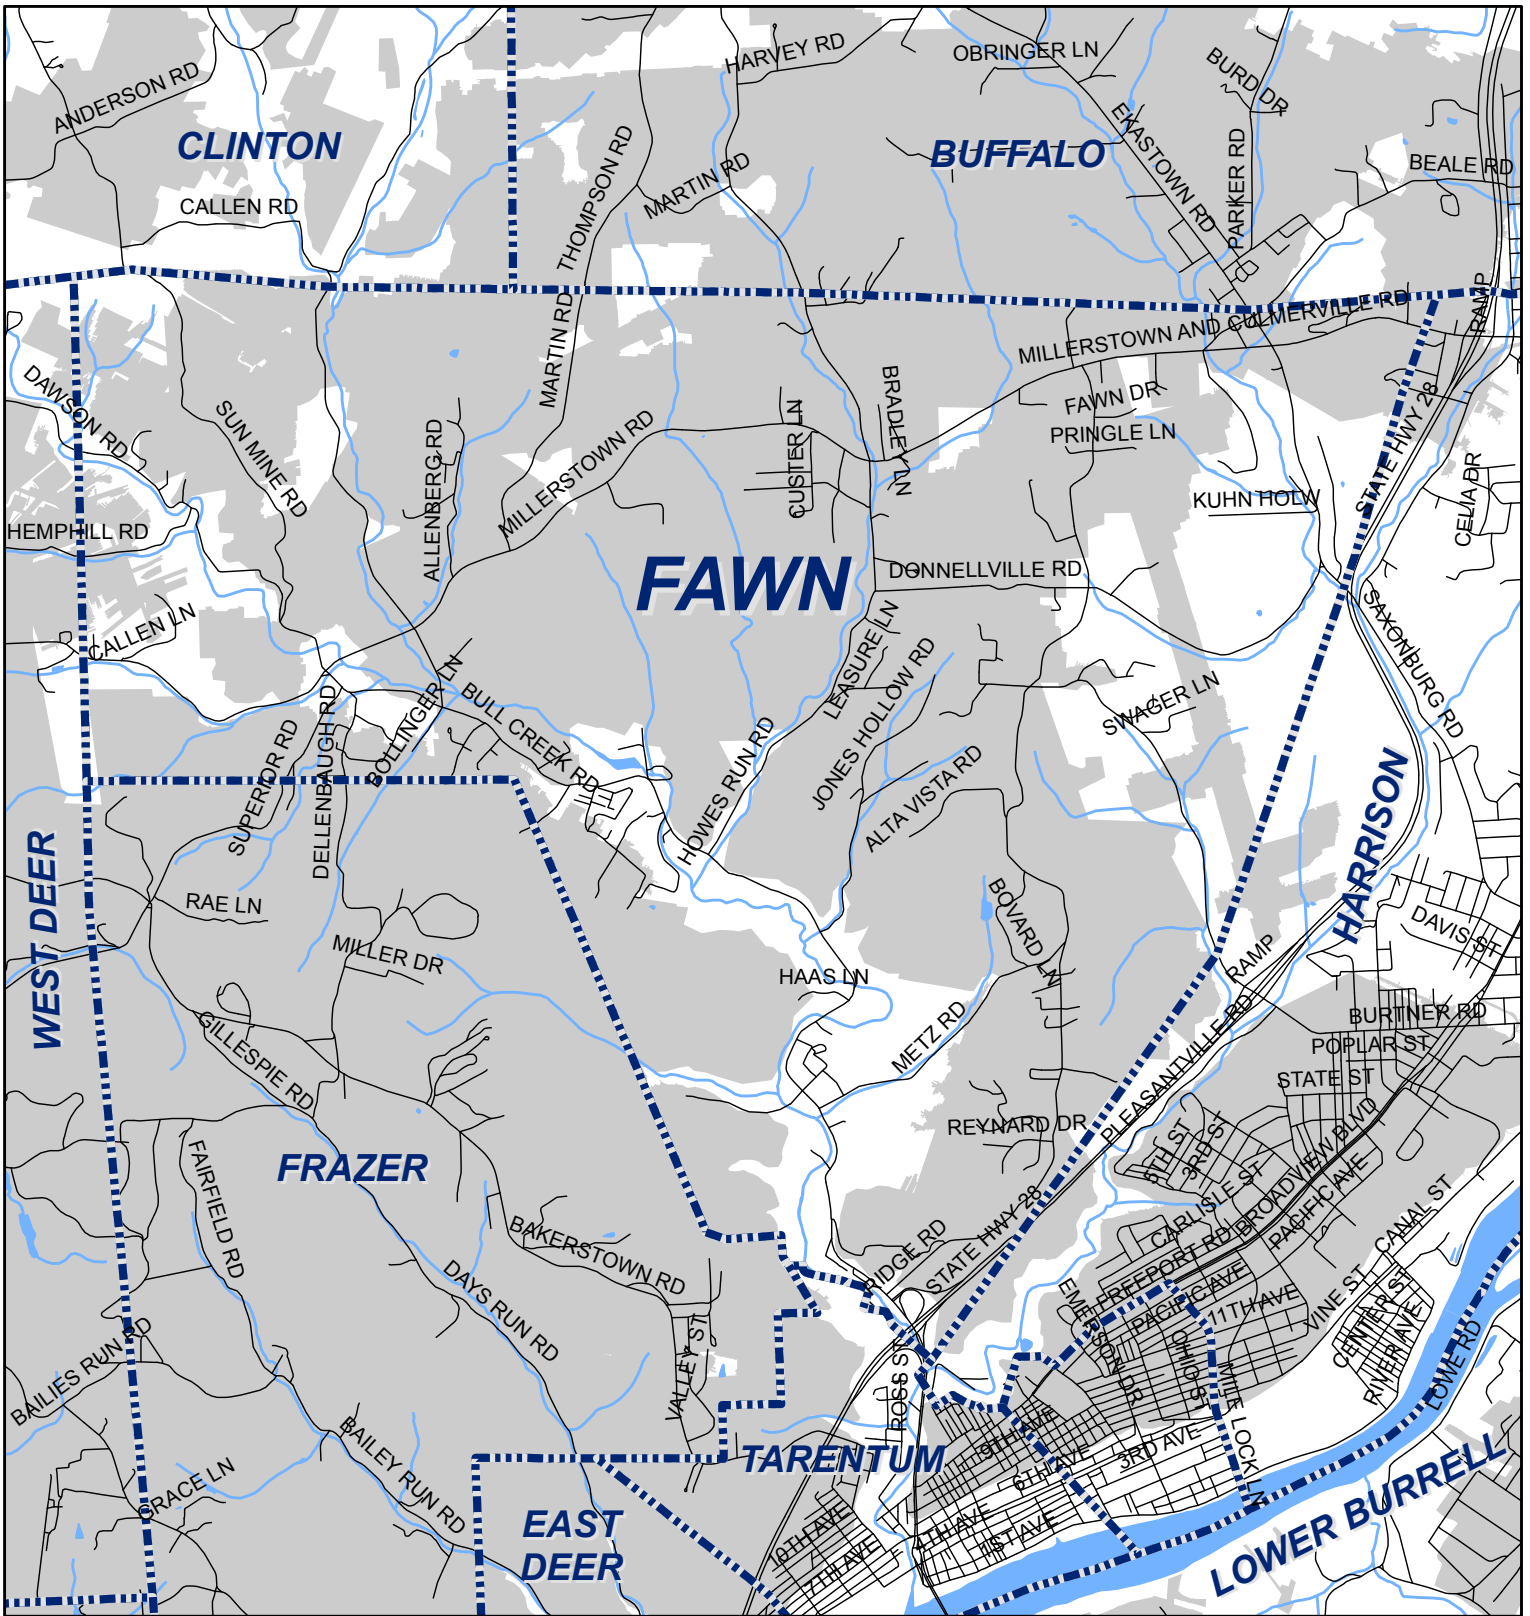

Fawn Township, Allegheny County

Legend

-  Municipality Boundary
-  Undermined Area

This map was prepared using information considered to be the best historical data available.

The Department cannot verify the accuracy or completeness of this information.