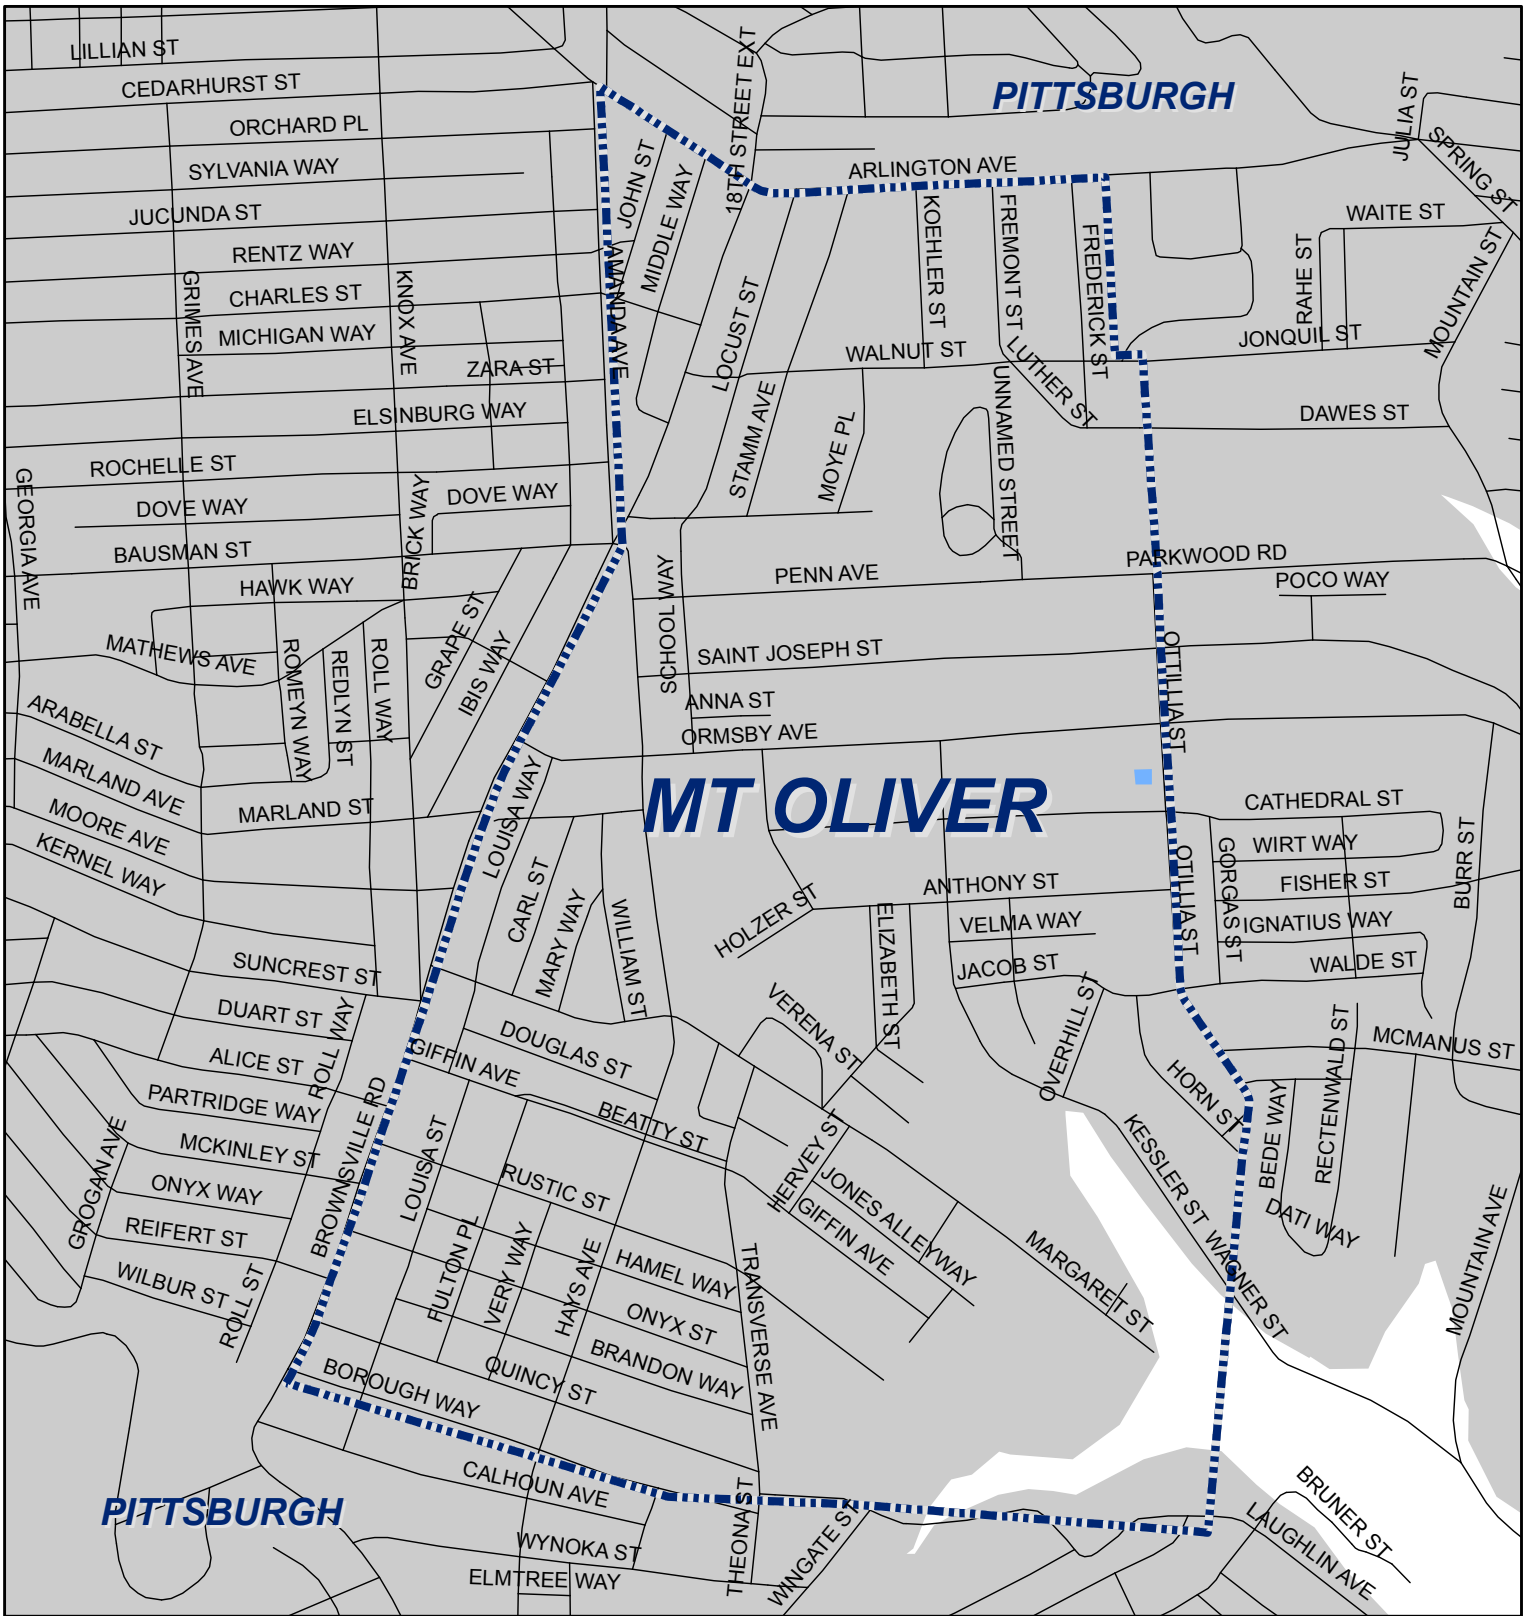

Mount Oliver Borough, Allegheny County

Legend

-  Municipality Boundary
-  Undermined Area

This map was prepared using information considered to be the best historical data available.

The Department cannot verify the accuracy or completeness of this information.