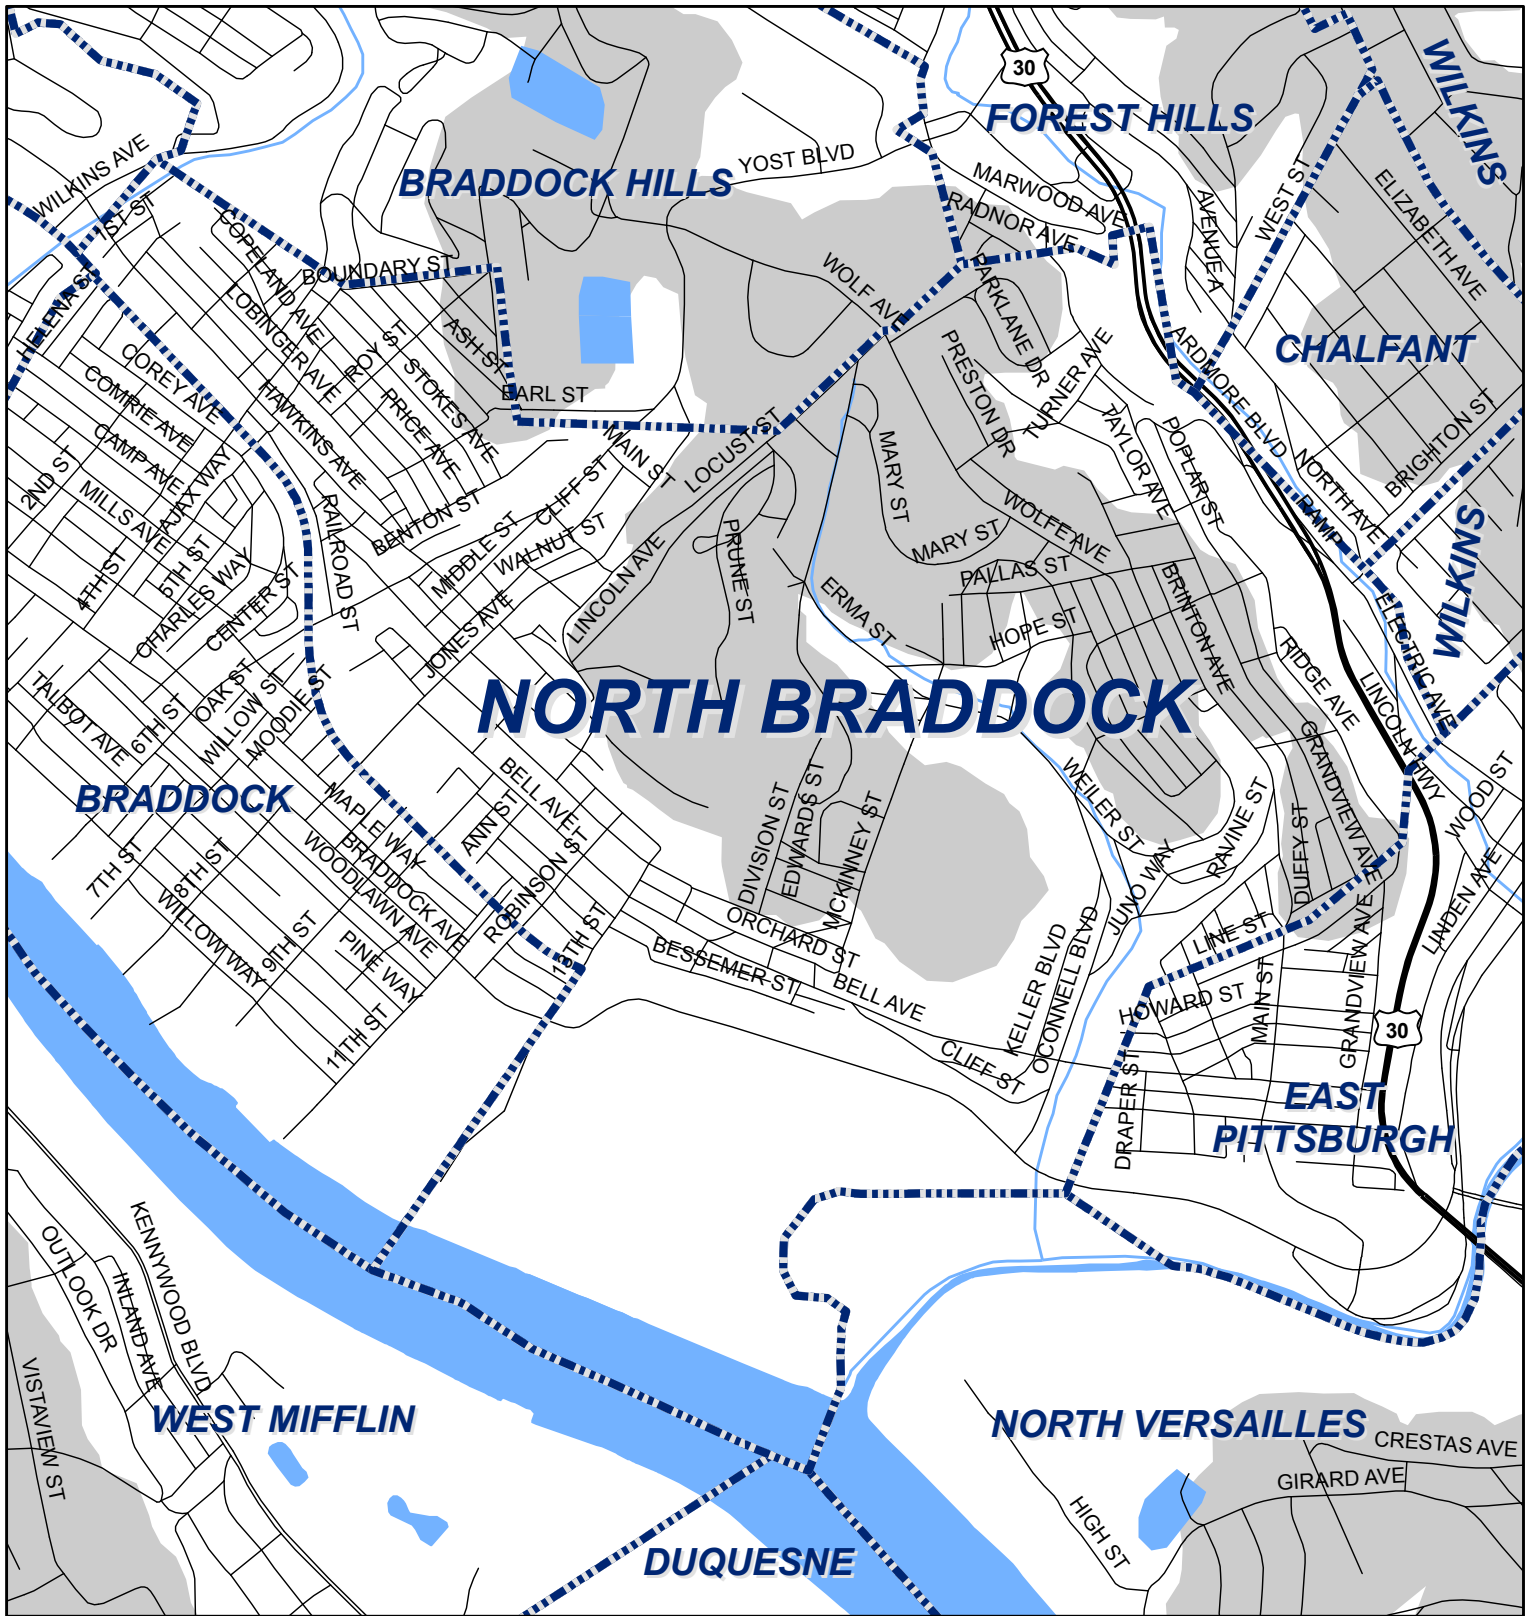

# North Braddock Borough, Allegheny County

**Legend**

- Municipality Boundary
- Undermined Area

This map was prepared using information considered to be the best historical data available.

The Department cannot verify the accuracy or completeness of this information.