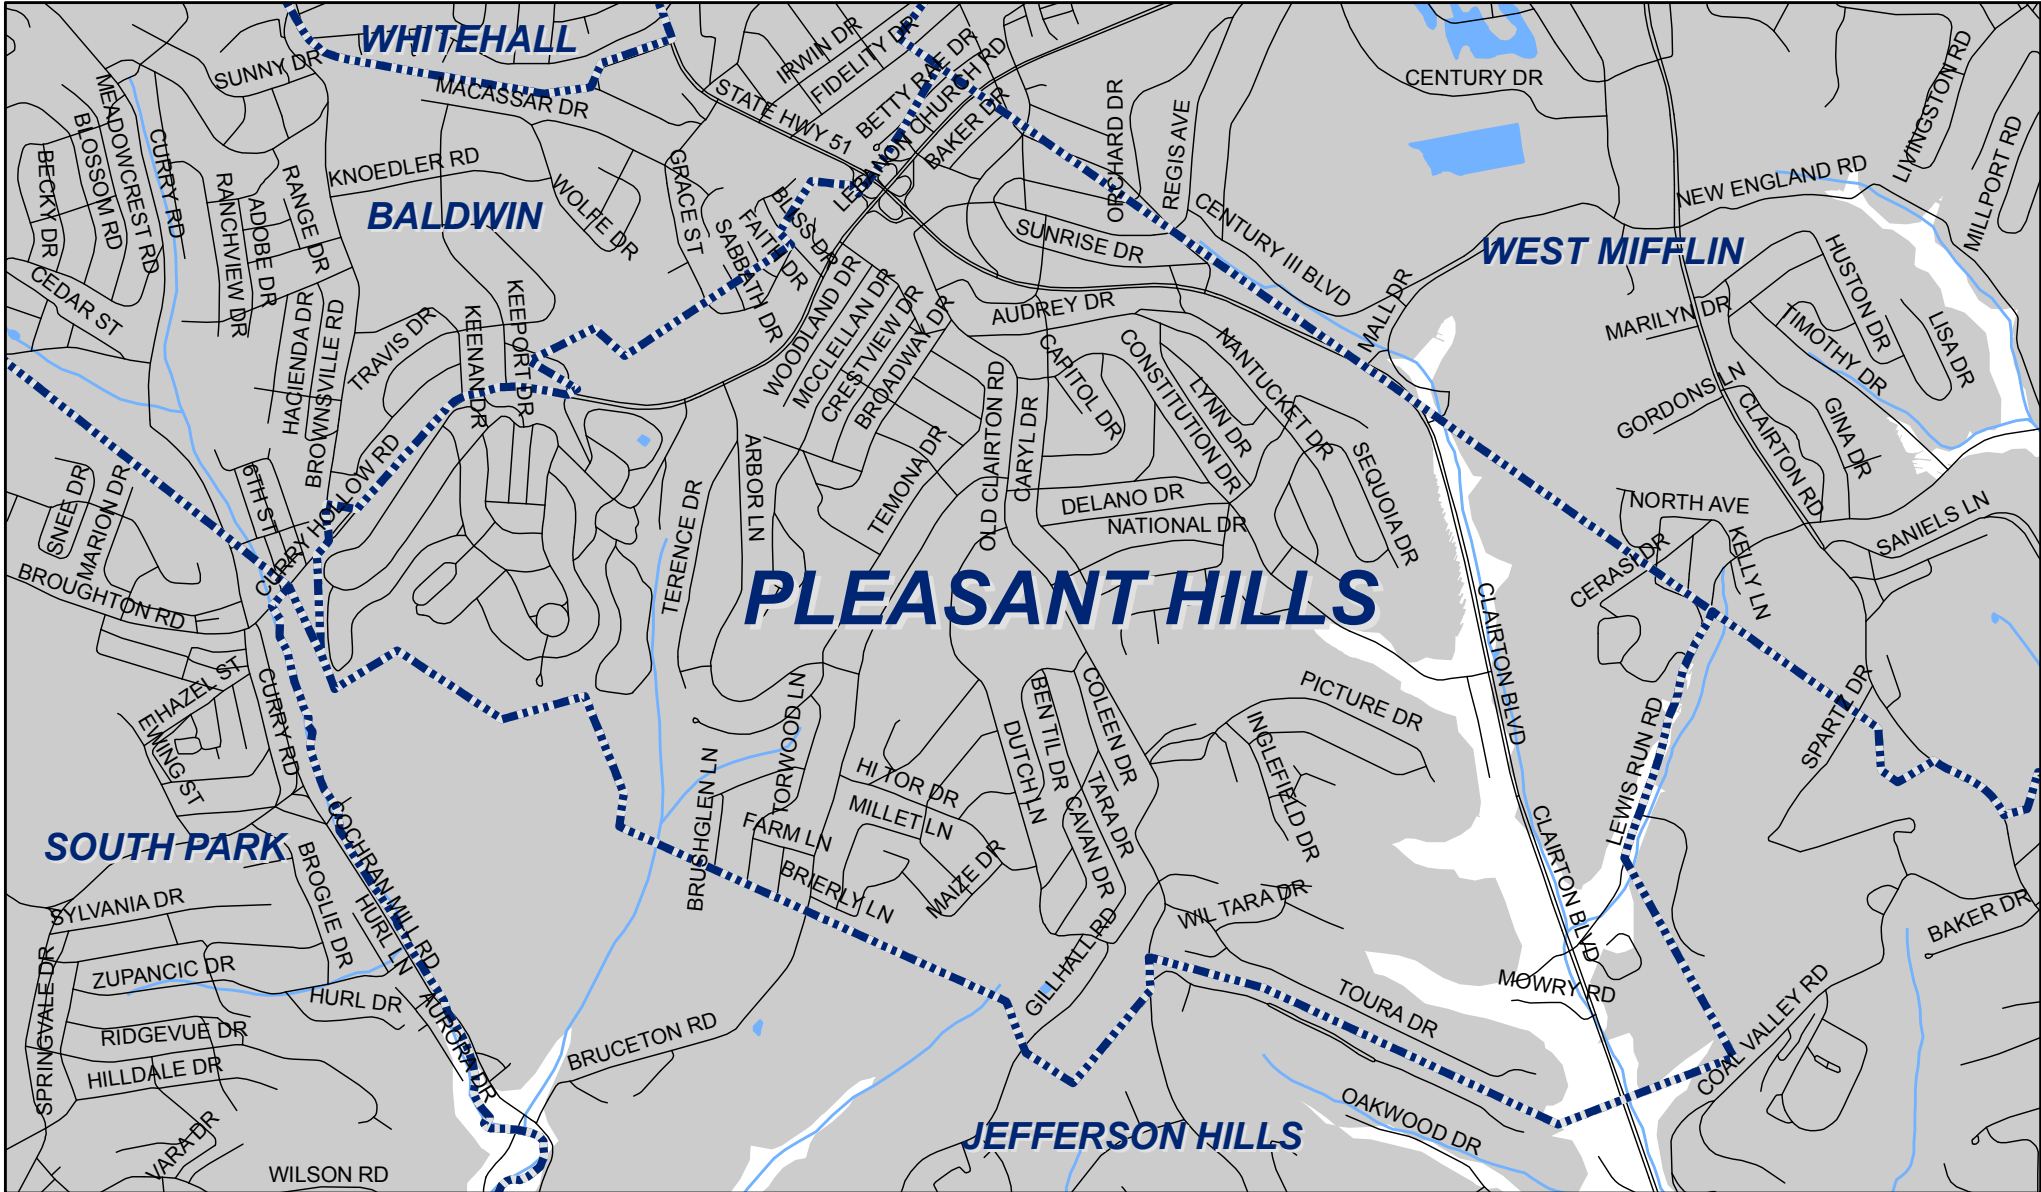

Pleasant Hills Borough, Allegheny County

Legend

-  Municipality Boundary
-  Undermined Area

This map was prepared using information considered to be the best historical data available.

The Department cannot verify the accuracy or completeness of this information.