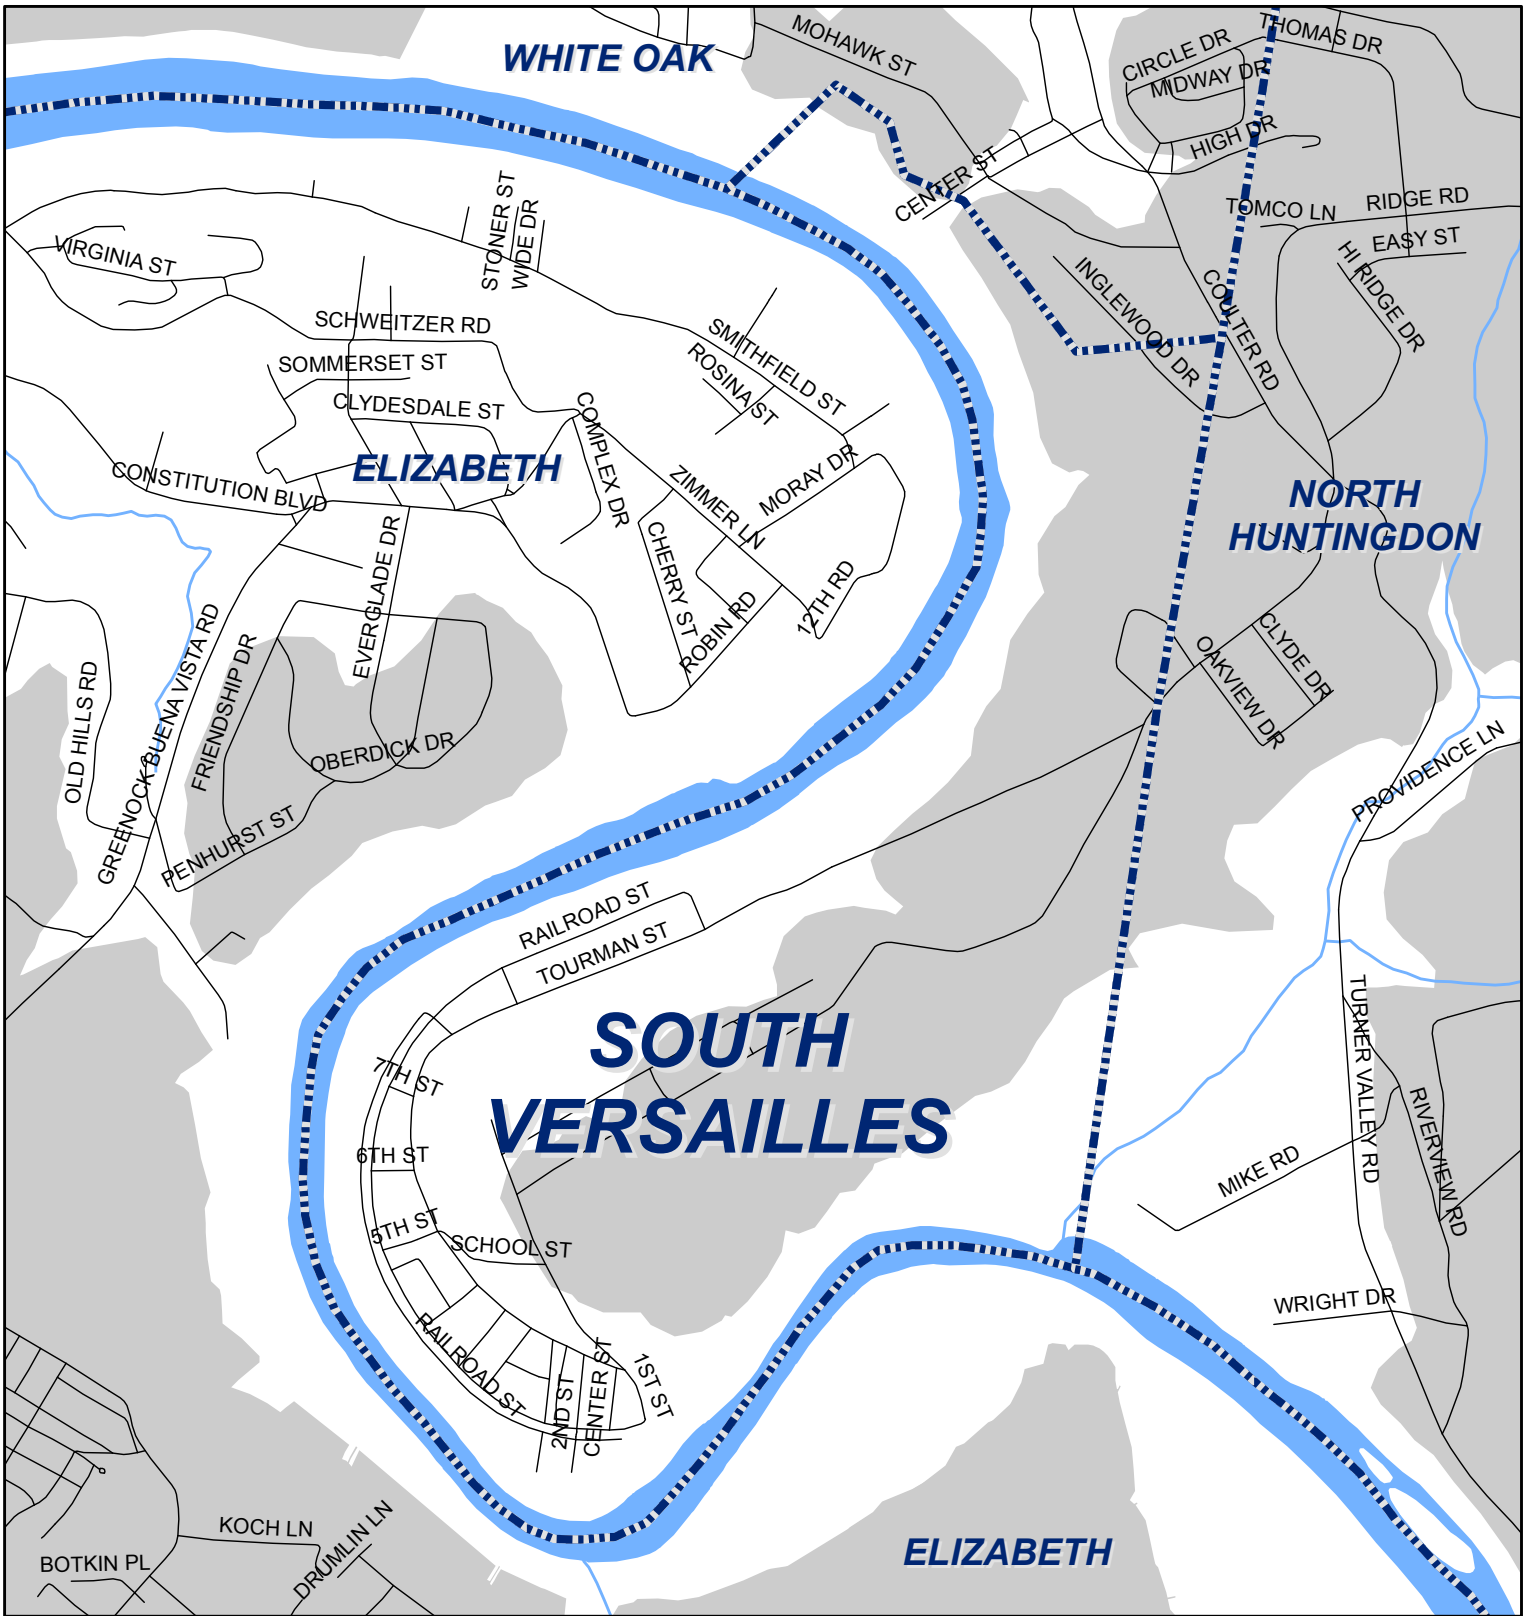

South Versailles Township, Allegheny County

Legend

-  Municipality Boundary
-  Undermined Area

This map was prepared using information considered to be the best historical data available.

The Department cannot verify the accuracy or completeness of this information.