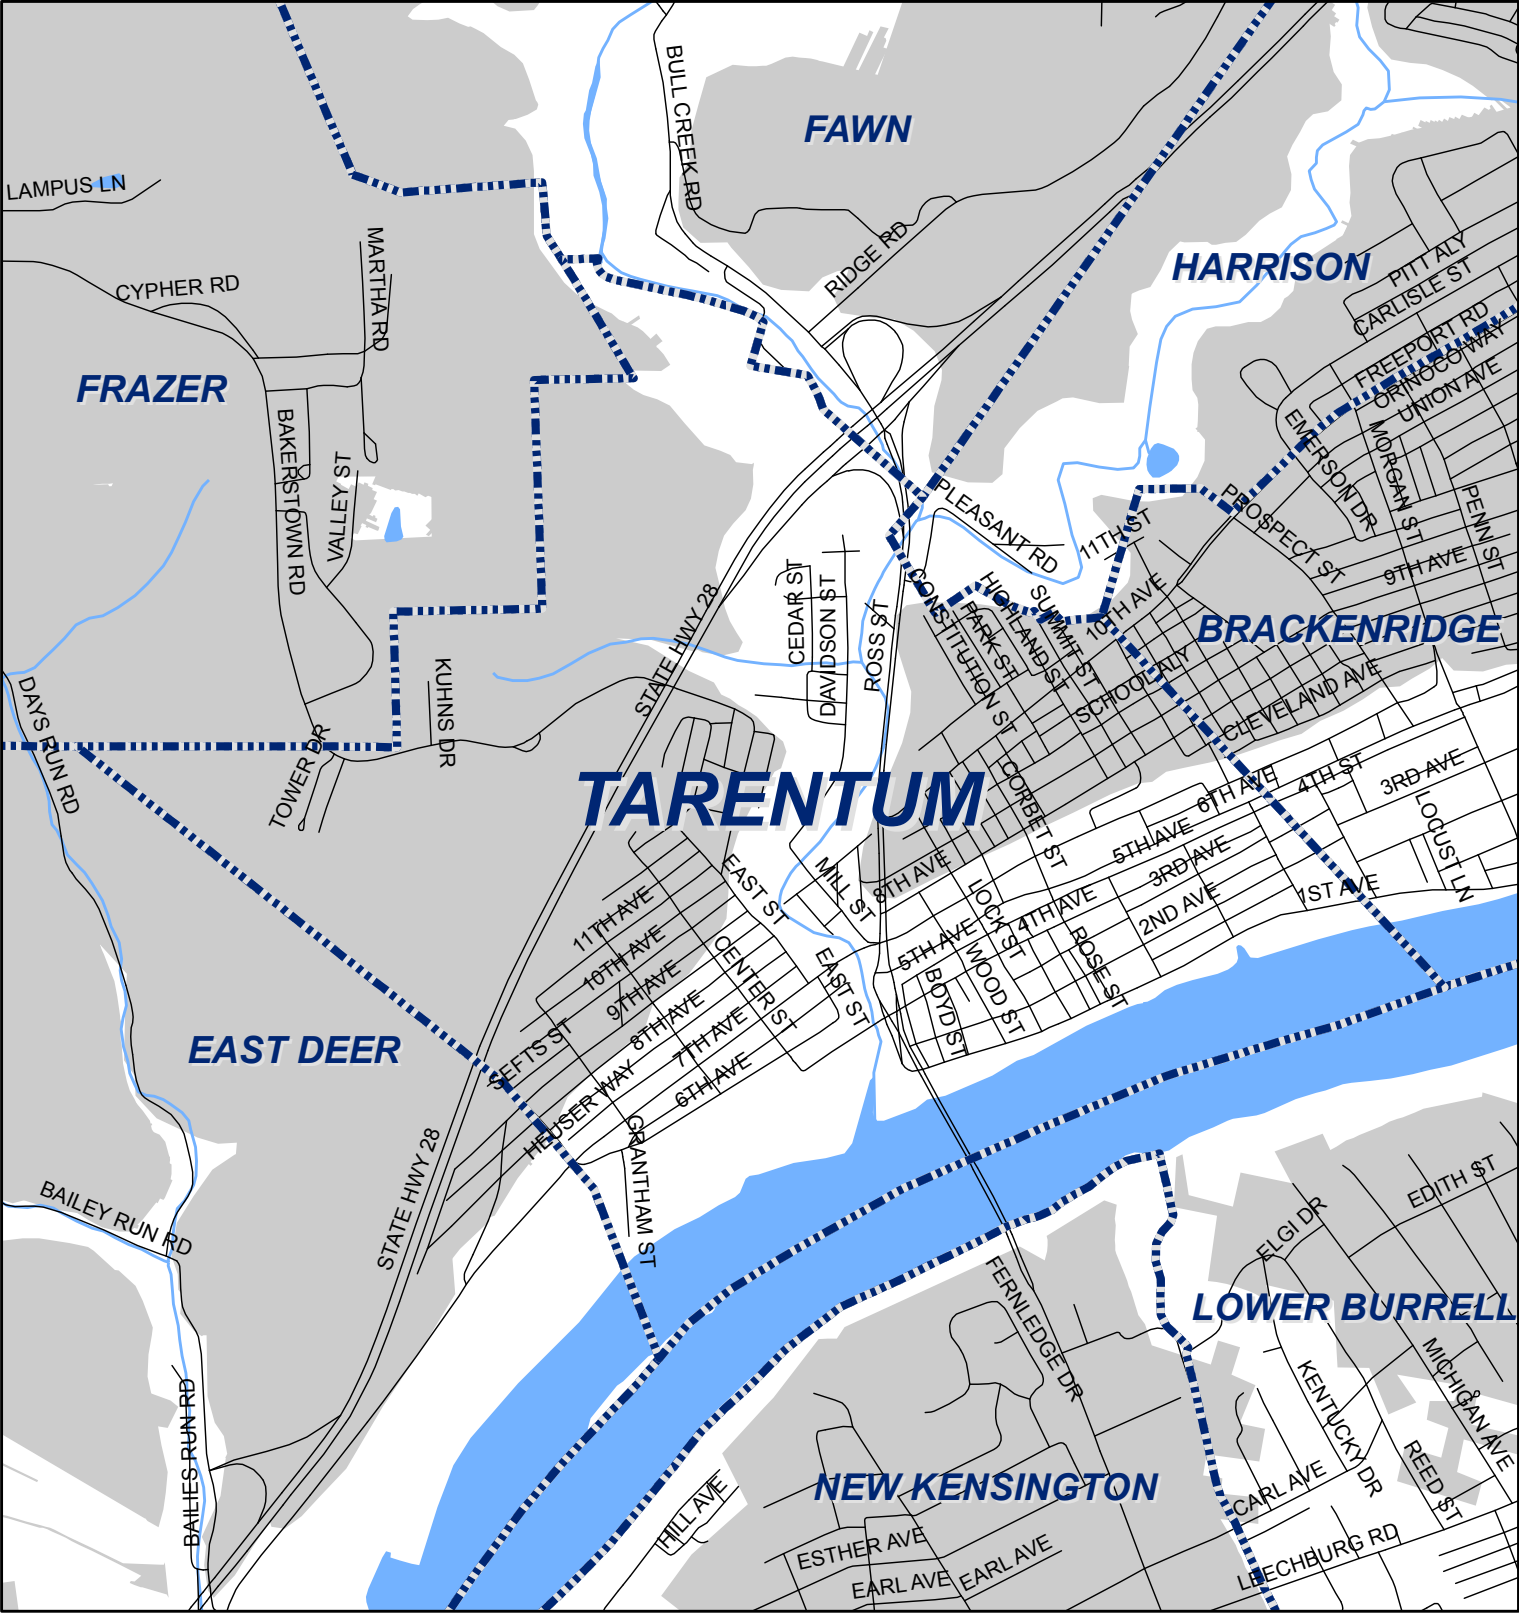

Tarentum Borough, Allegheny County

Legend

- Municipality Boundary
- Undermined Area

This map was prepared using information considered to be the best historical data available.

The Department cannot verify the accuracy or completeness of this information.