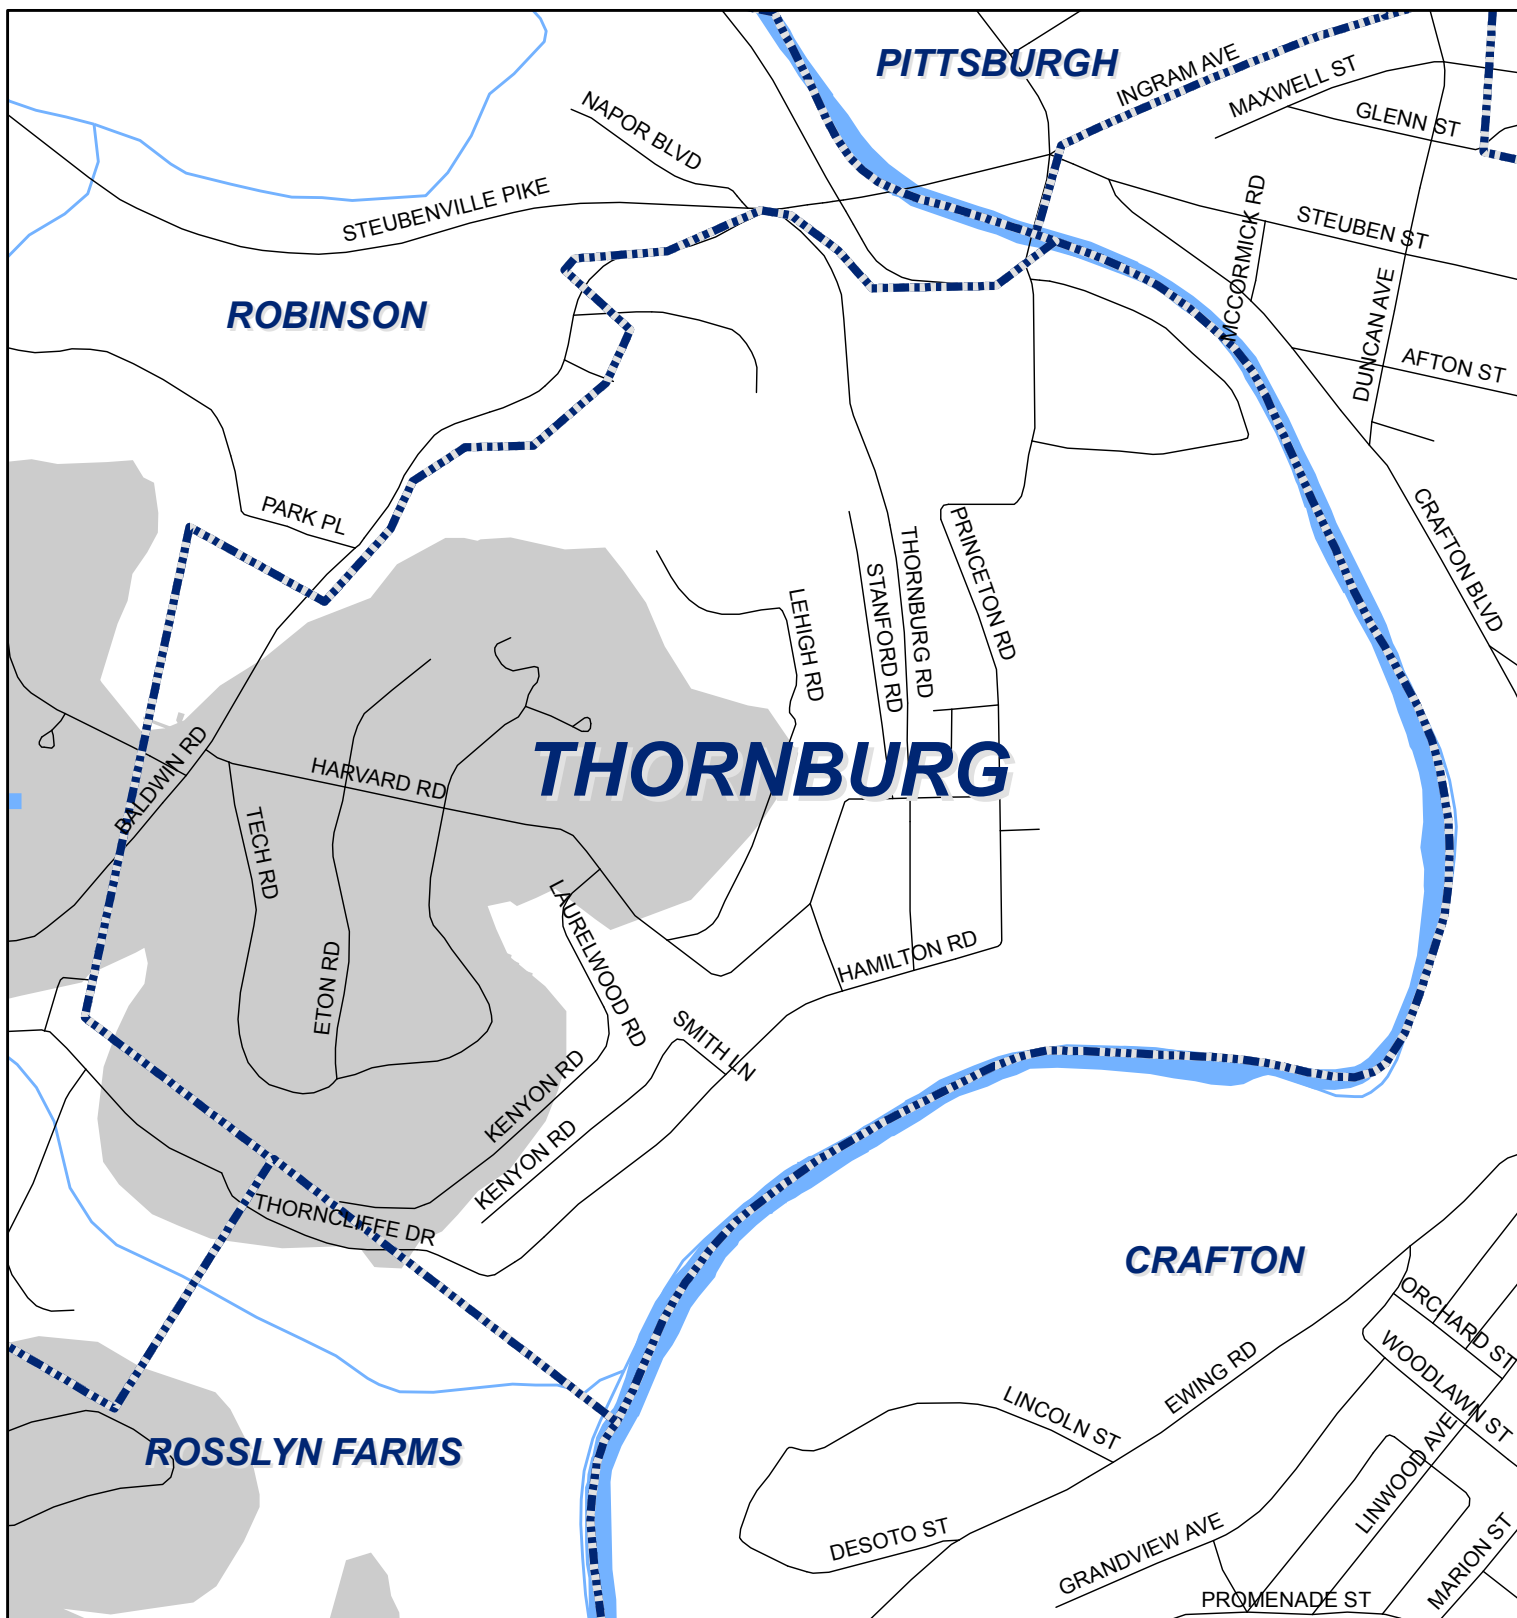

Thornburg Borough, Allegheny County

Legend

-  Municipality Boundary
-  Undermined Area

This map was prepared using information considered to be the best historical data available.

The Department cannot verify the accuracy or completeness of this information.