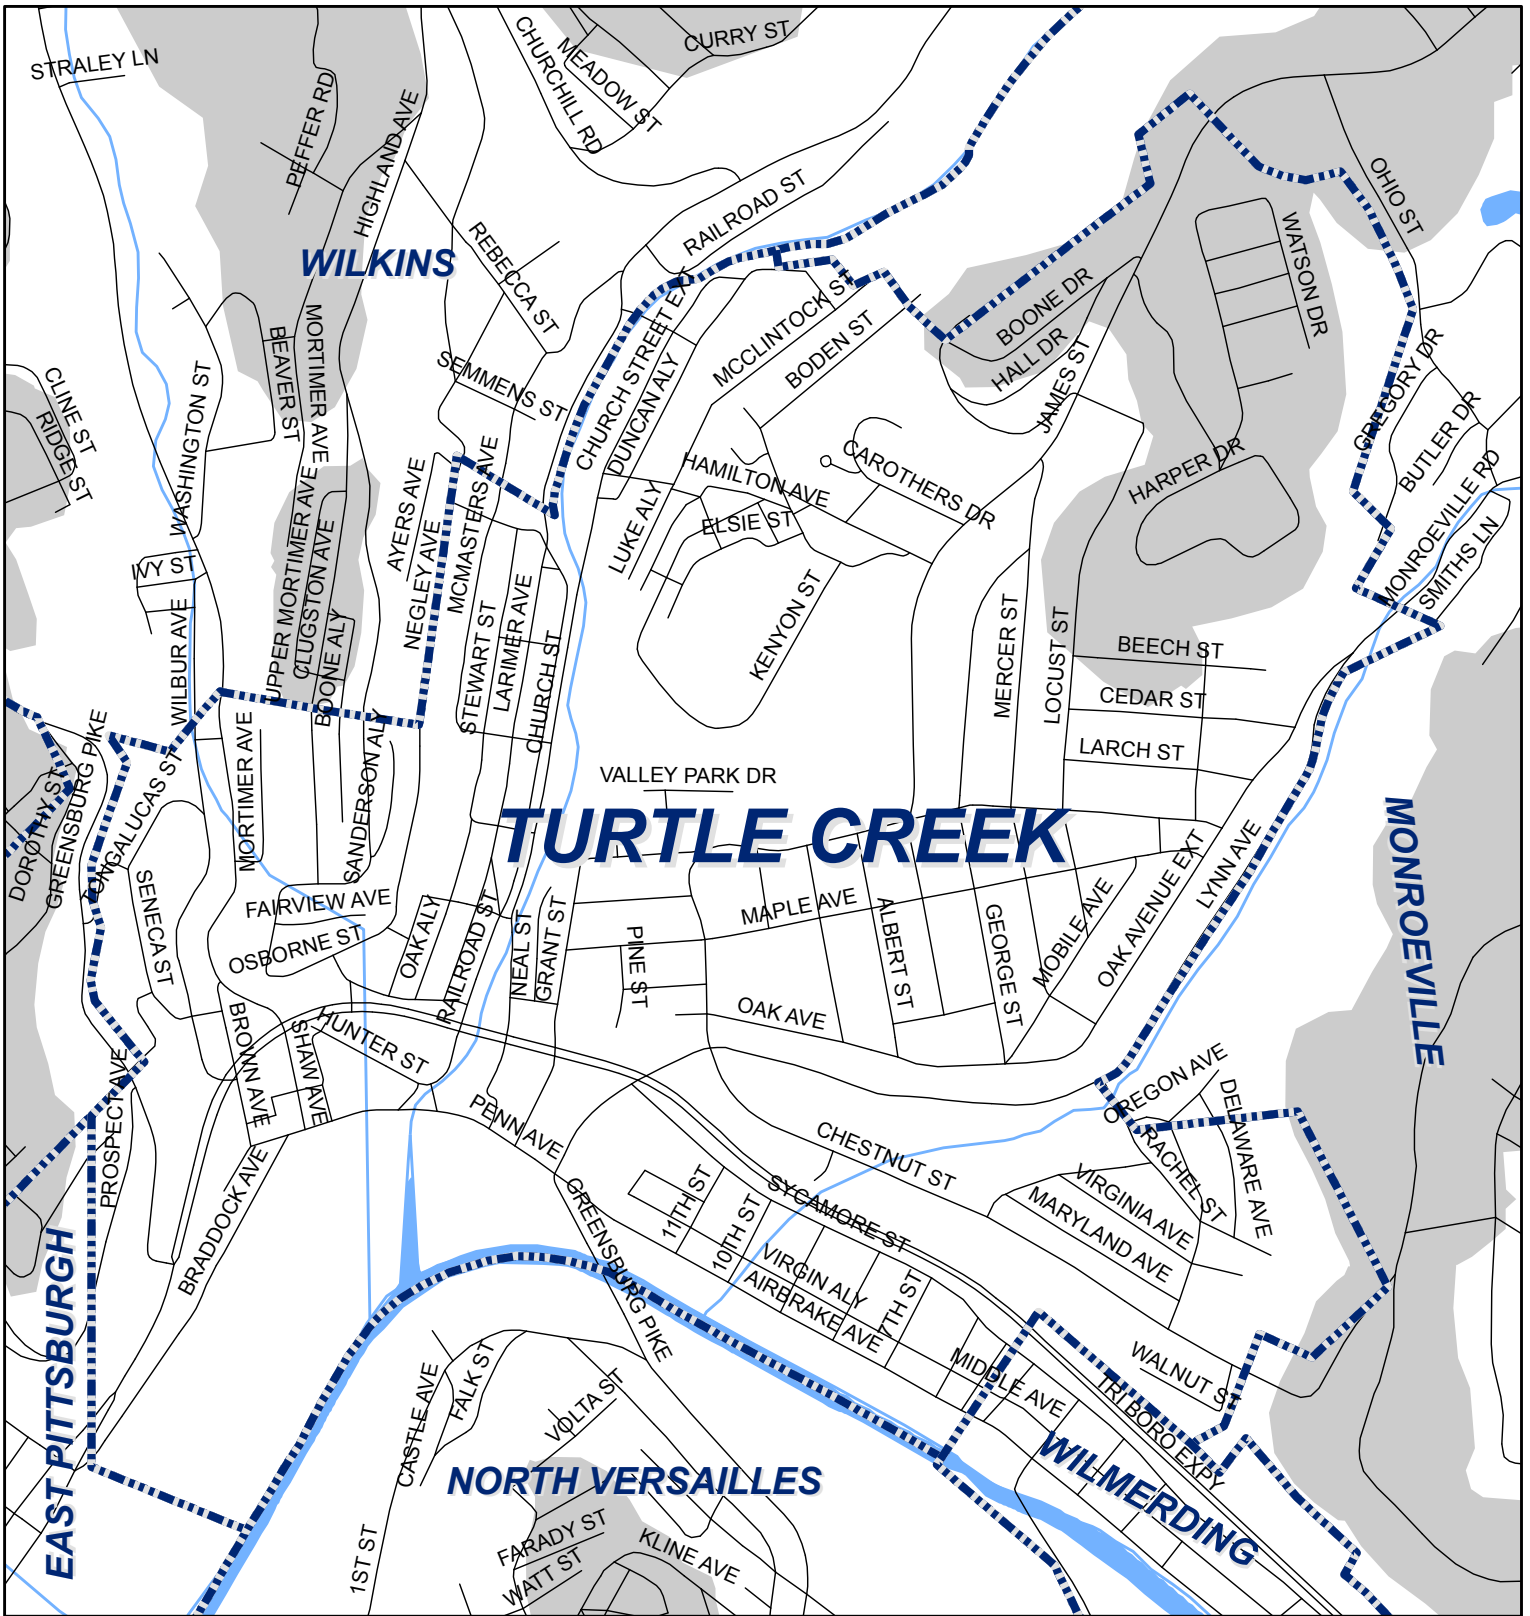

Turtle Creek Borough, Allegheny County

Legend

- Municipality Boundary
- Undermined Area

This map was prepared using information considered to be the best historical data available.

The Department cannot verify the accuracy or completeness of this information.