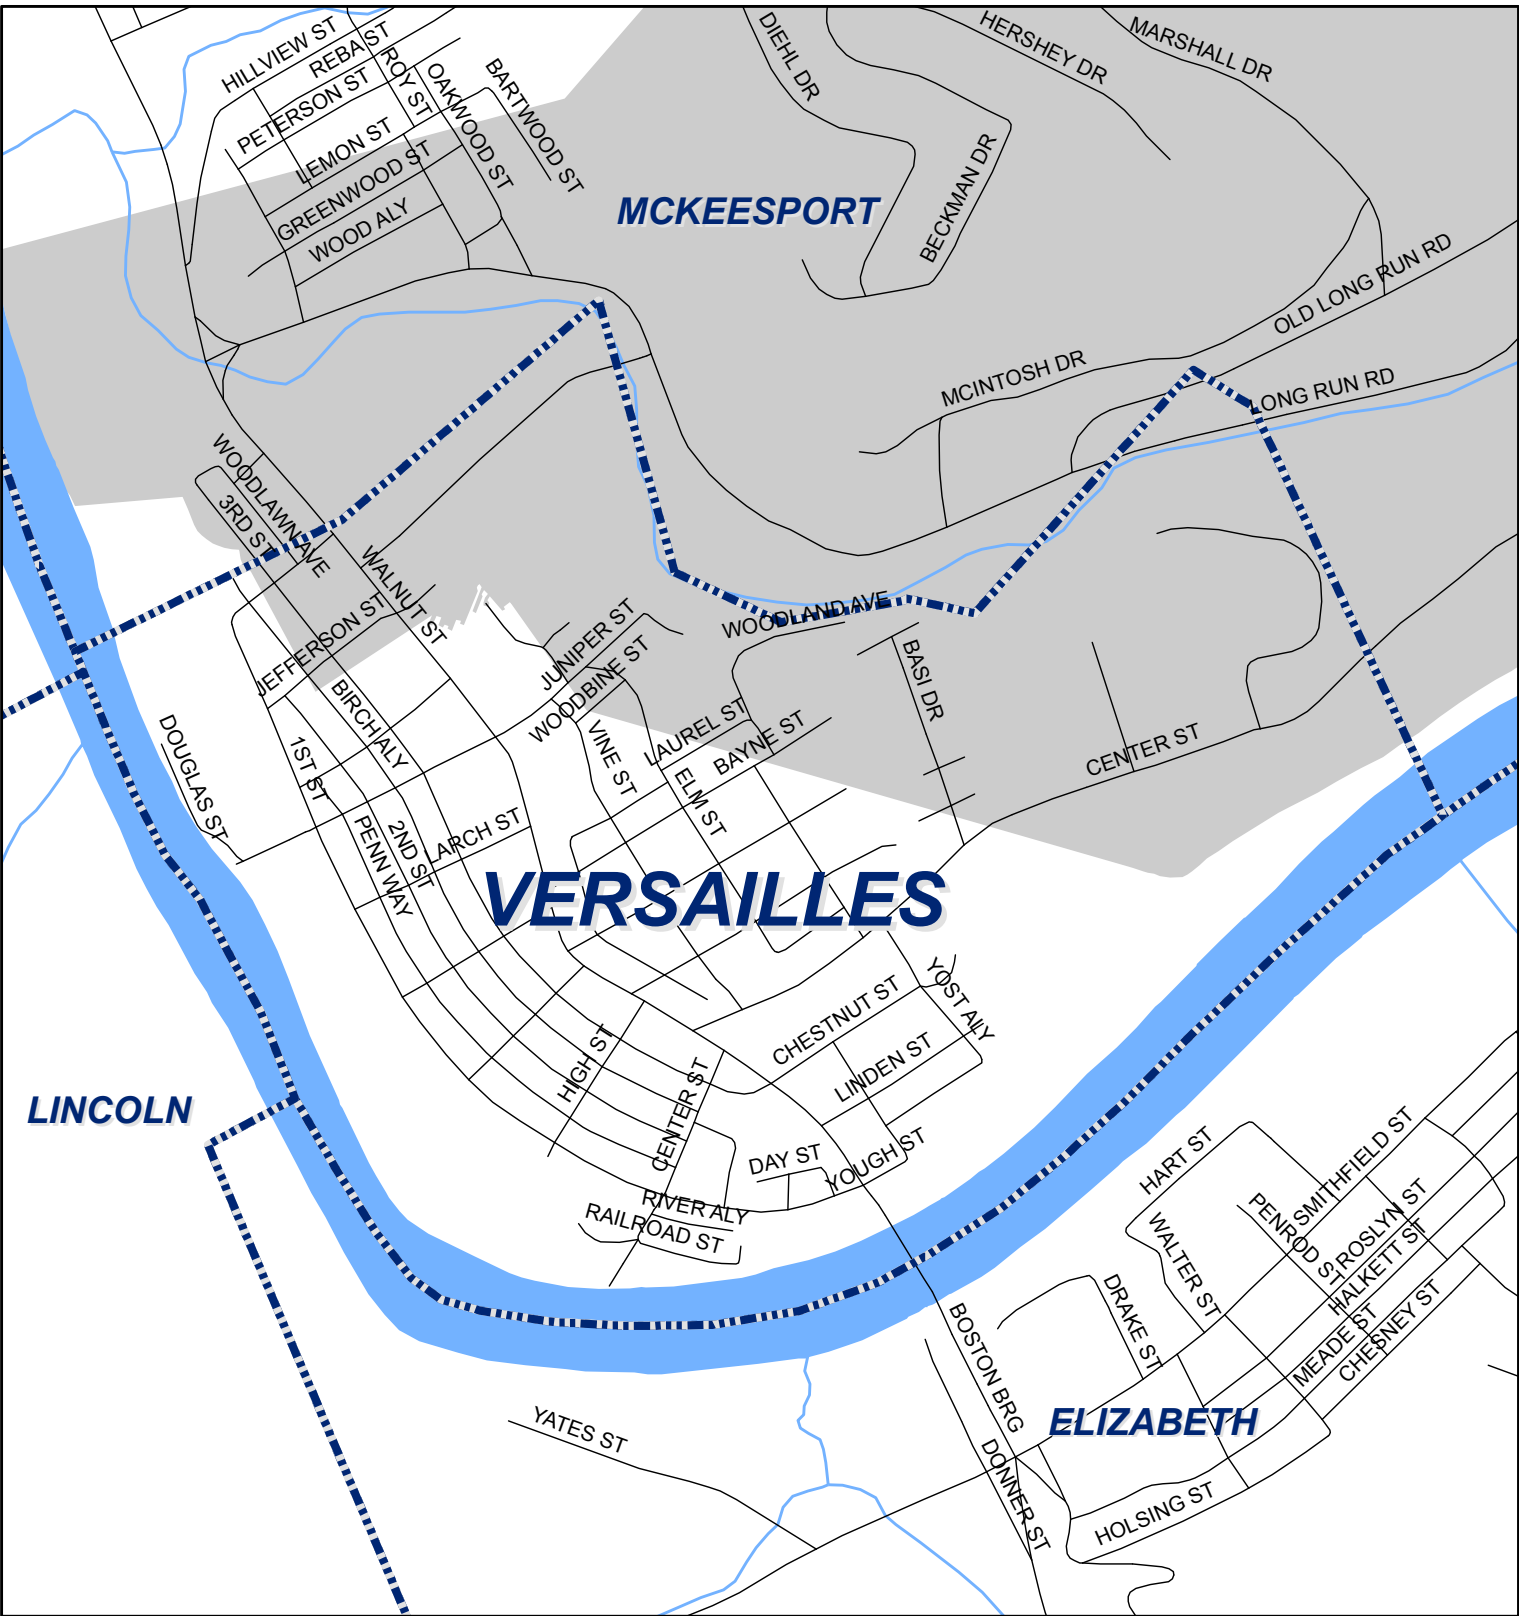

Versailles Borough, Allegheny County

Legend

-  Municipality Boundary
-  Undermined Area

This map was prepared using information considered to be the best historical data available.

The Department cannot verify the accuracy or completeness of this information.