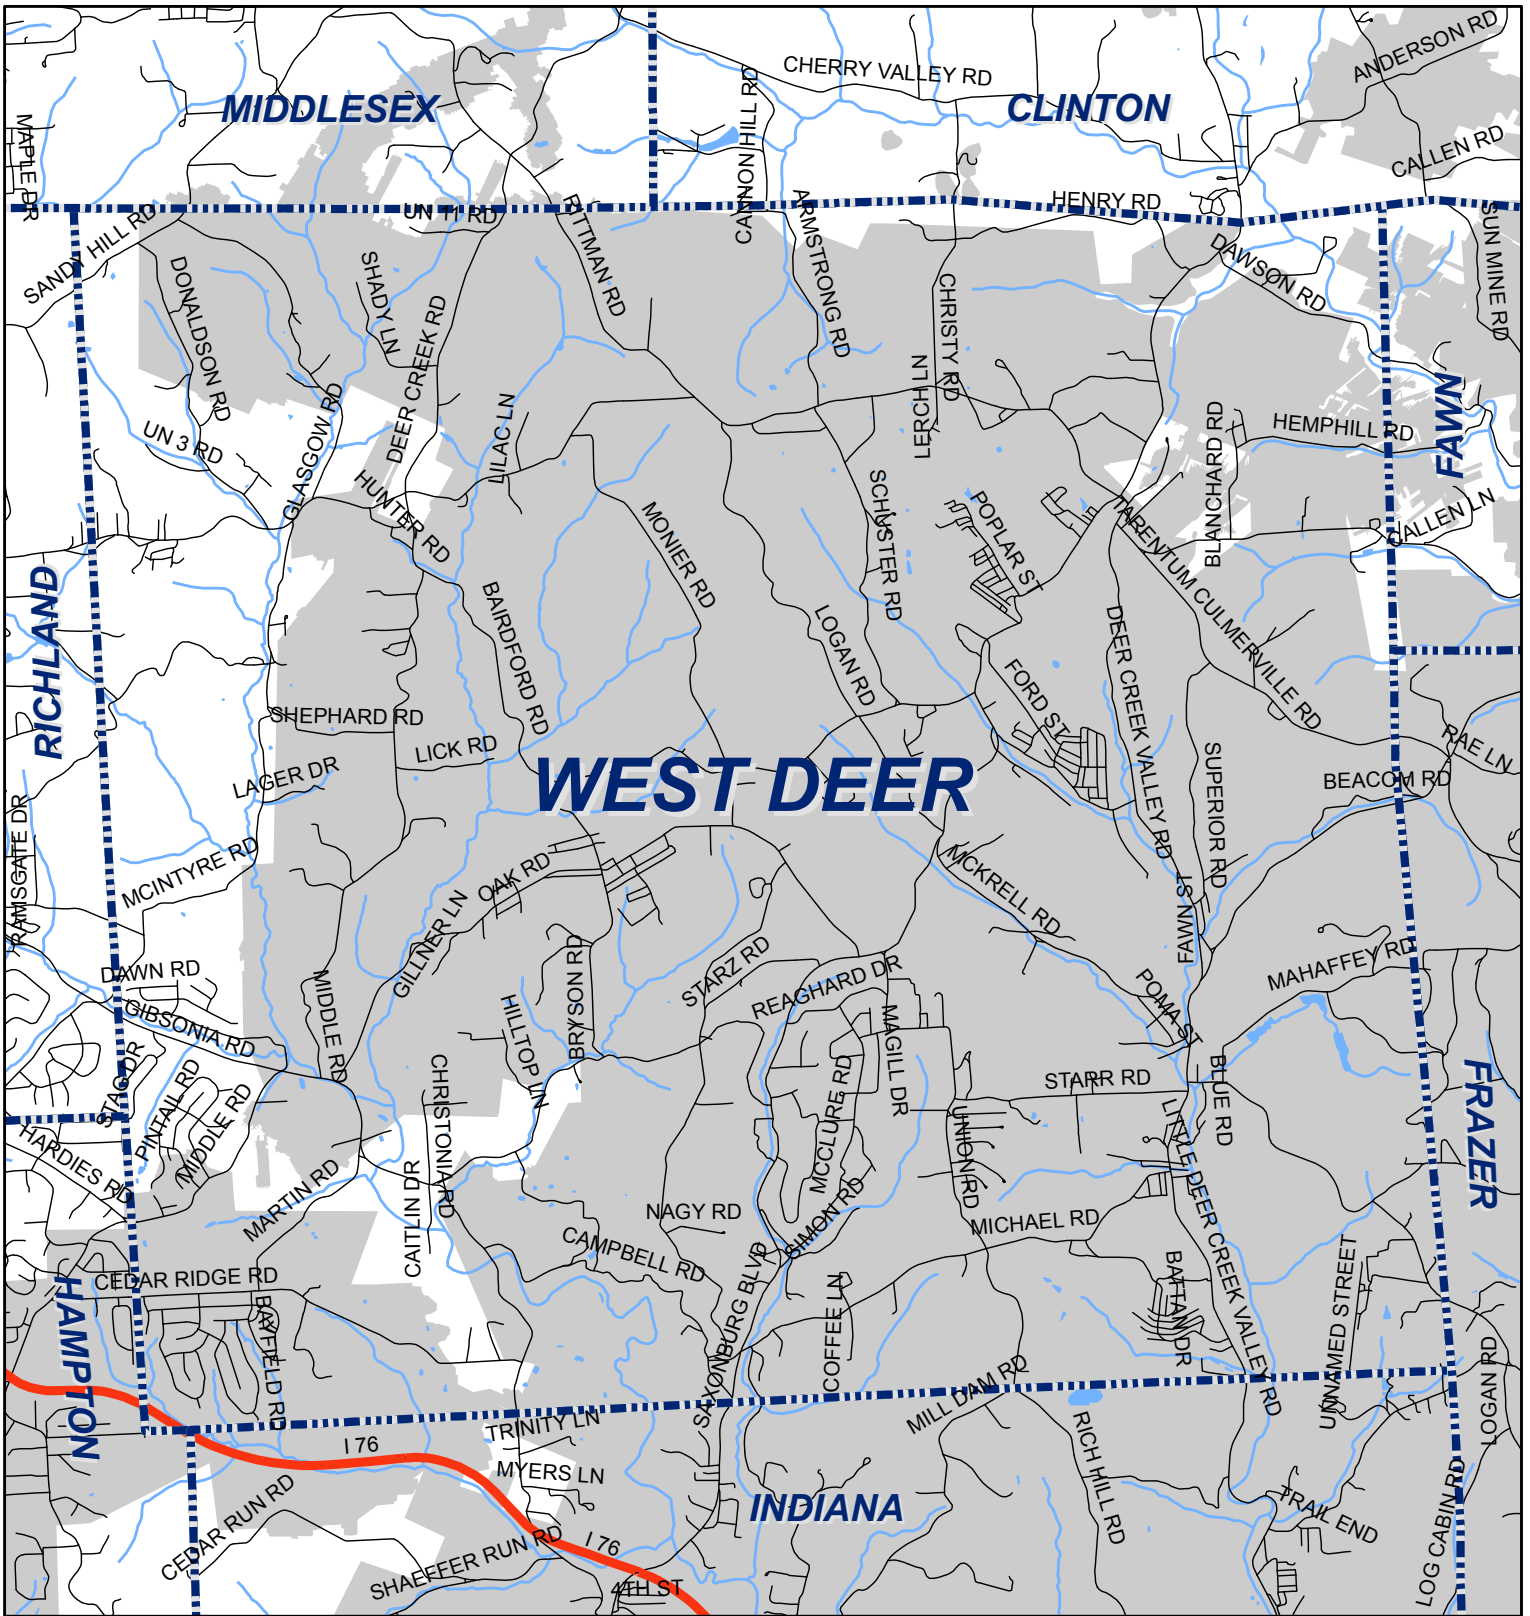

West Deer Township, Allegheny County

Legend

-  Municipality Boundary
-  Undermined Area

This map was prepared using information considered to be the best historical data available.

The Department cannot verify the accuracy or completeness of this information.