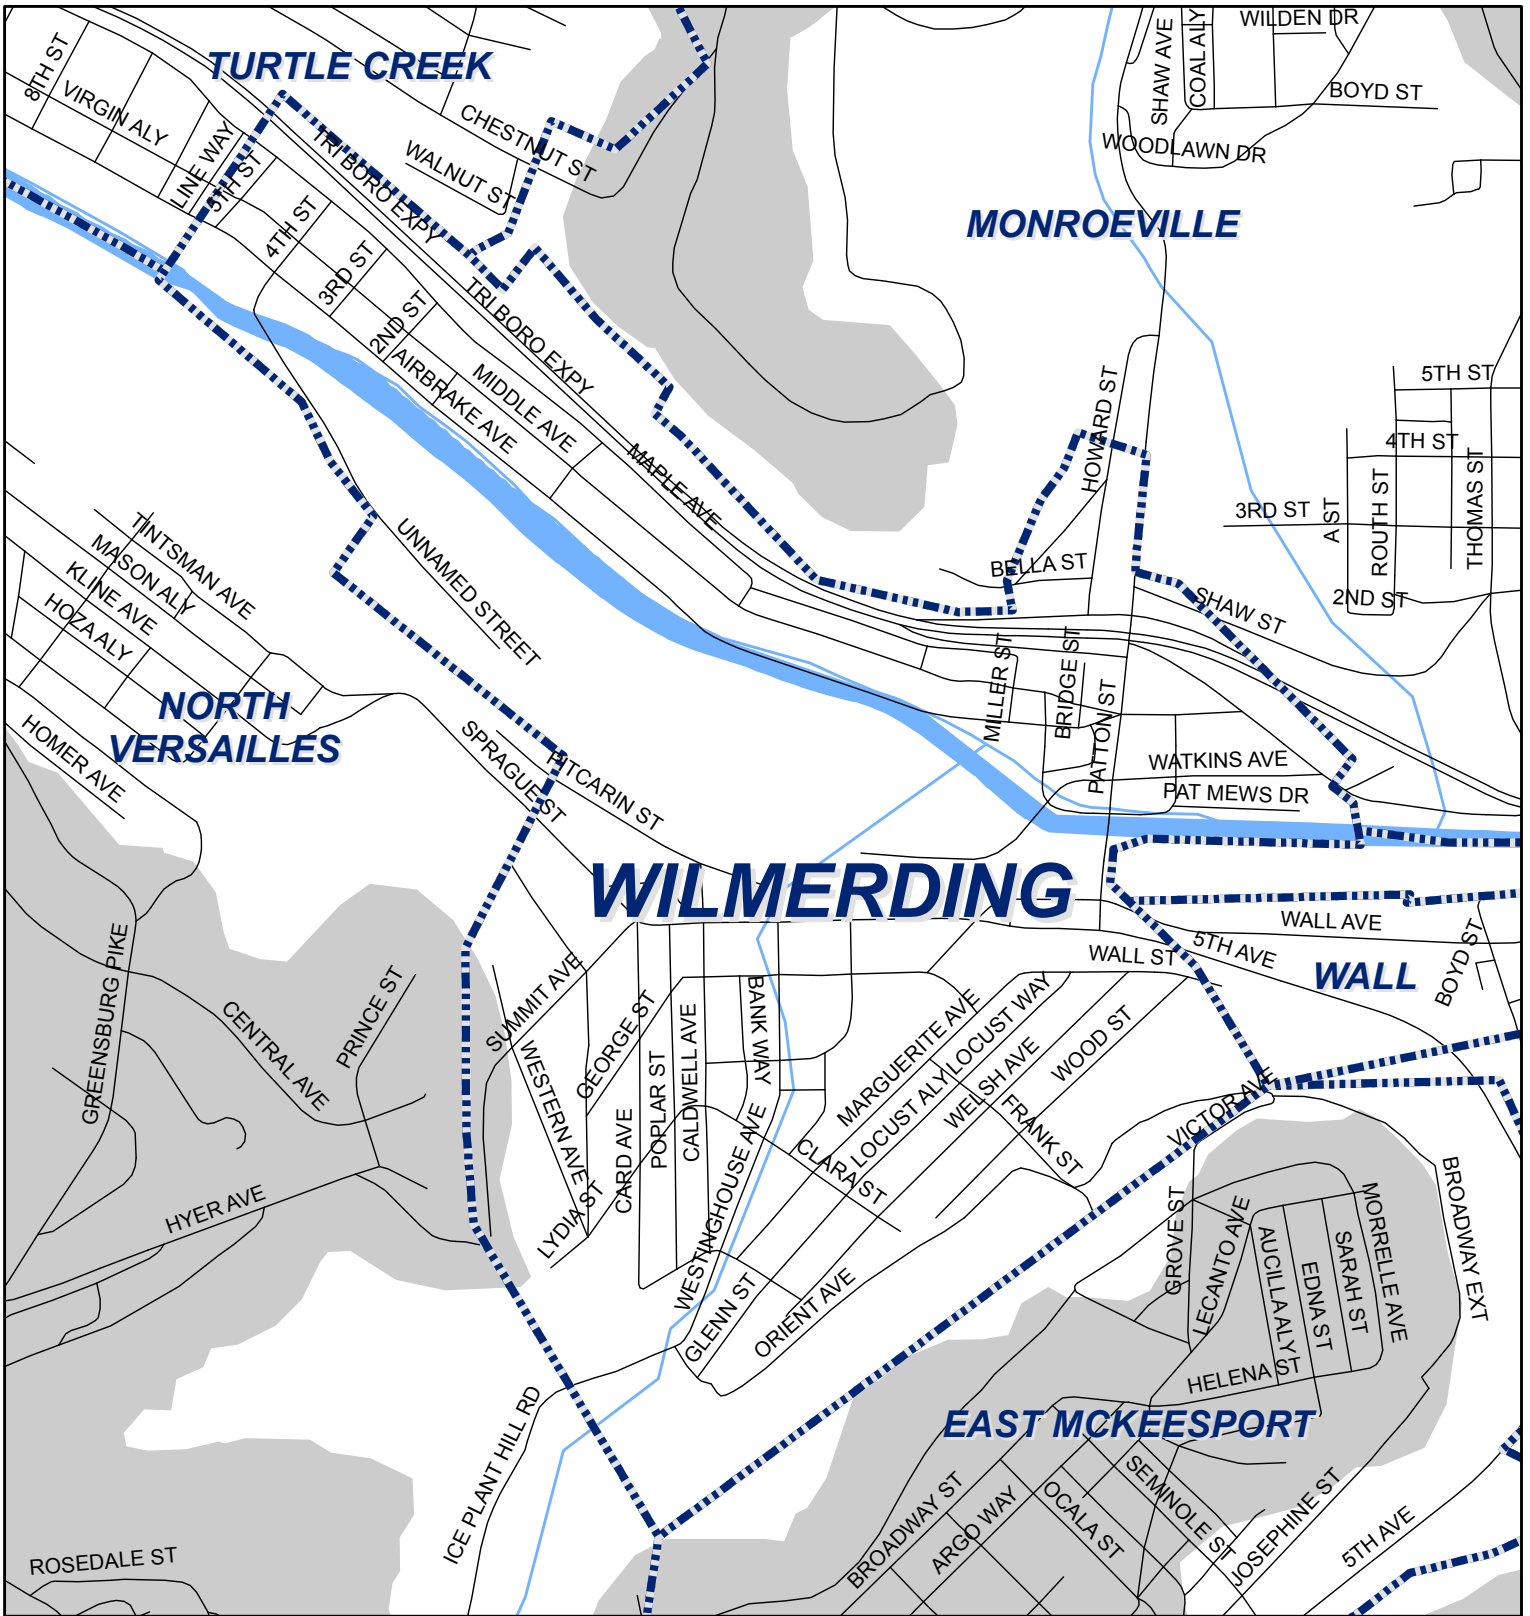

Wilmerding Borough, Allegheny County

Legend

-  Municipality Boundary
-  Undermined Area

This map was prepared using information considered to be the best historical data available.

The Department cannot verify the accuracy or completeness of this information.