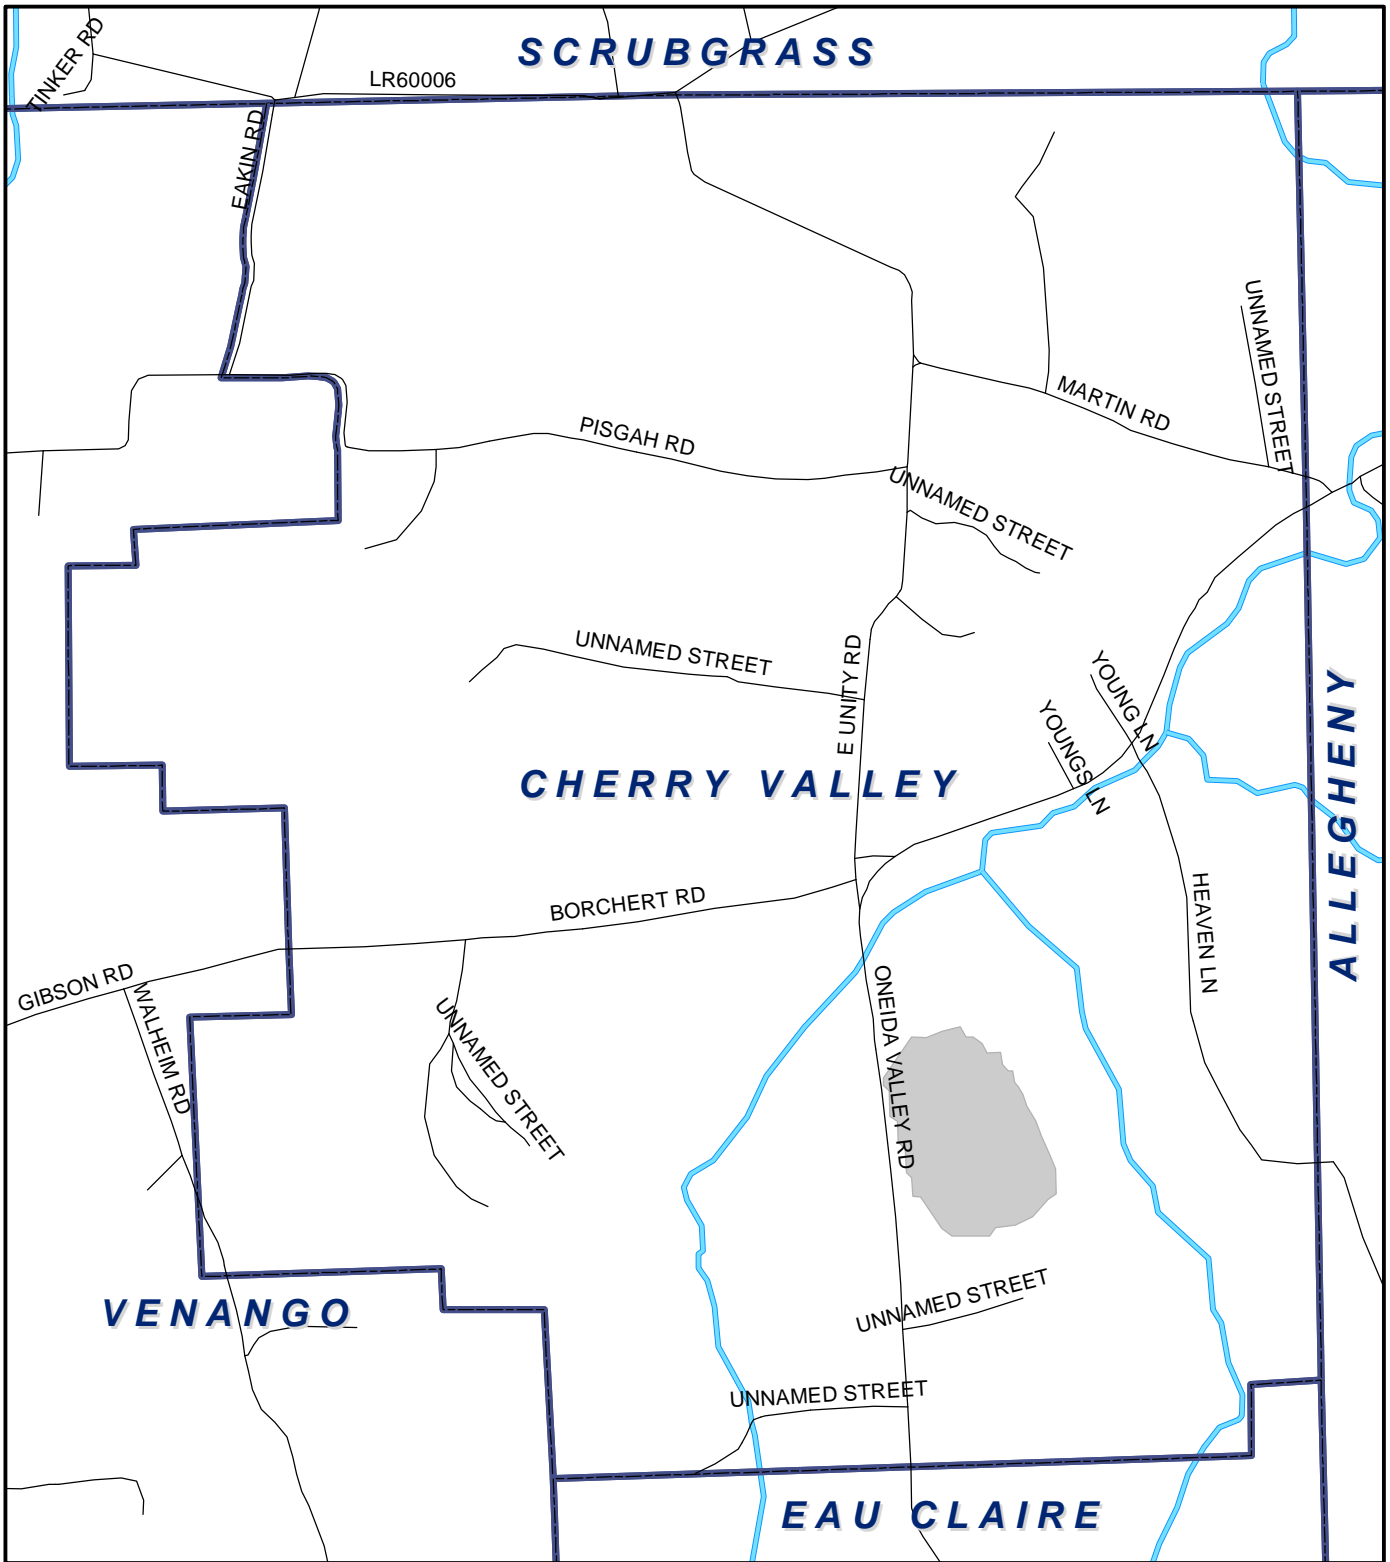

Cherry Valley Boro, Butler County

Legend

-  Municipality Boundary
-  Undermined Area

This map was prepared using information considered to be the best historical data available.

The Department cannot verify the accuracy or completeness of this information.