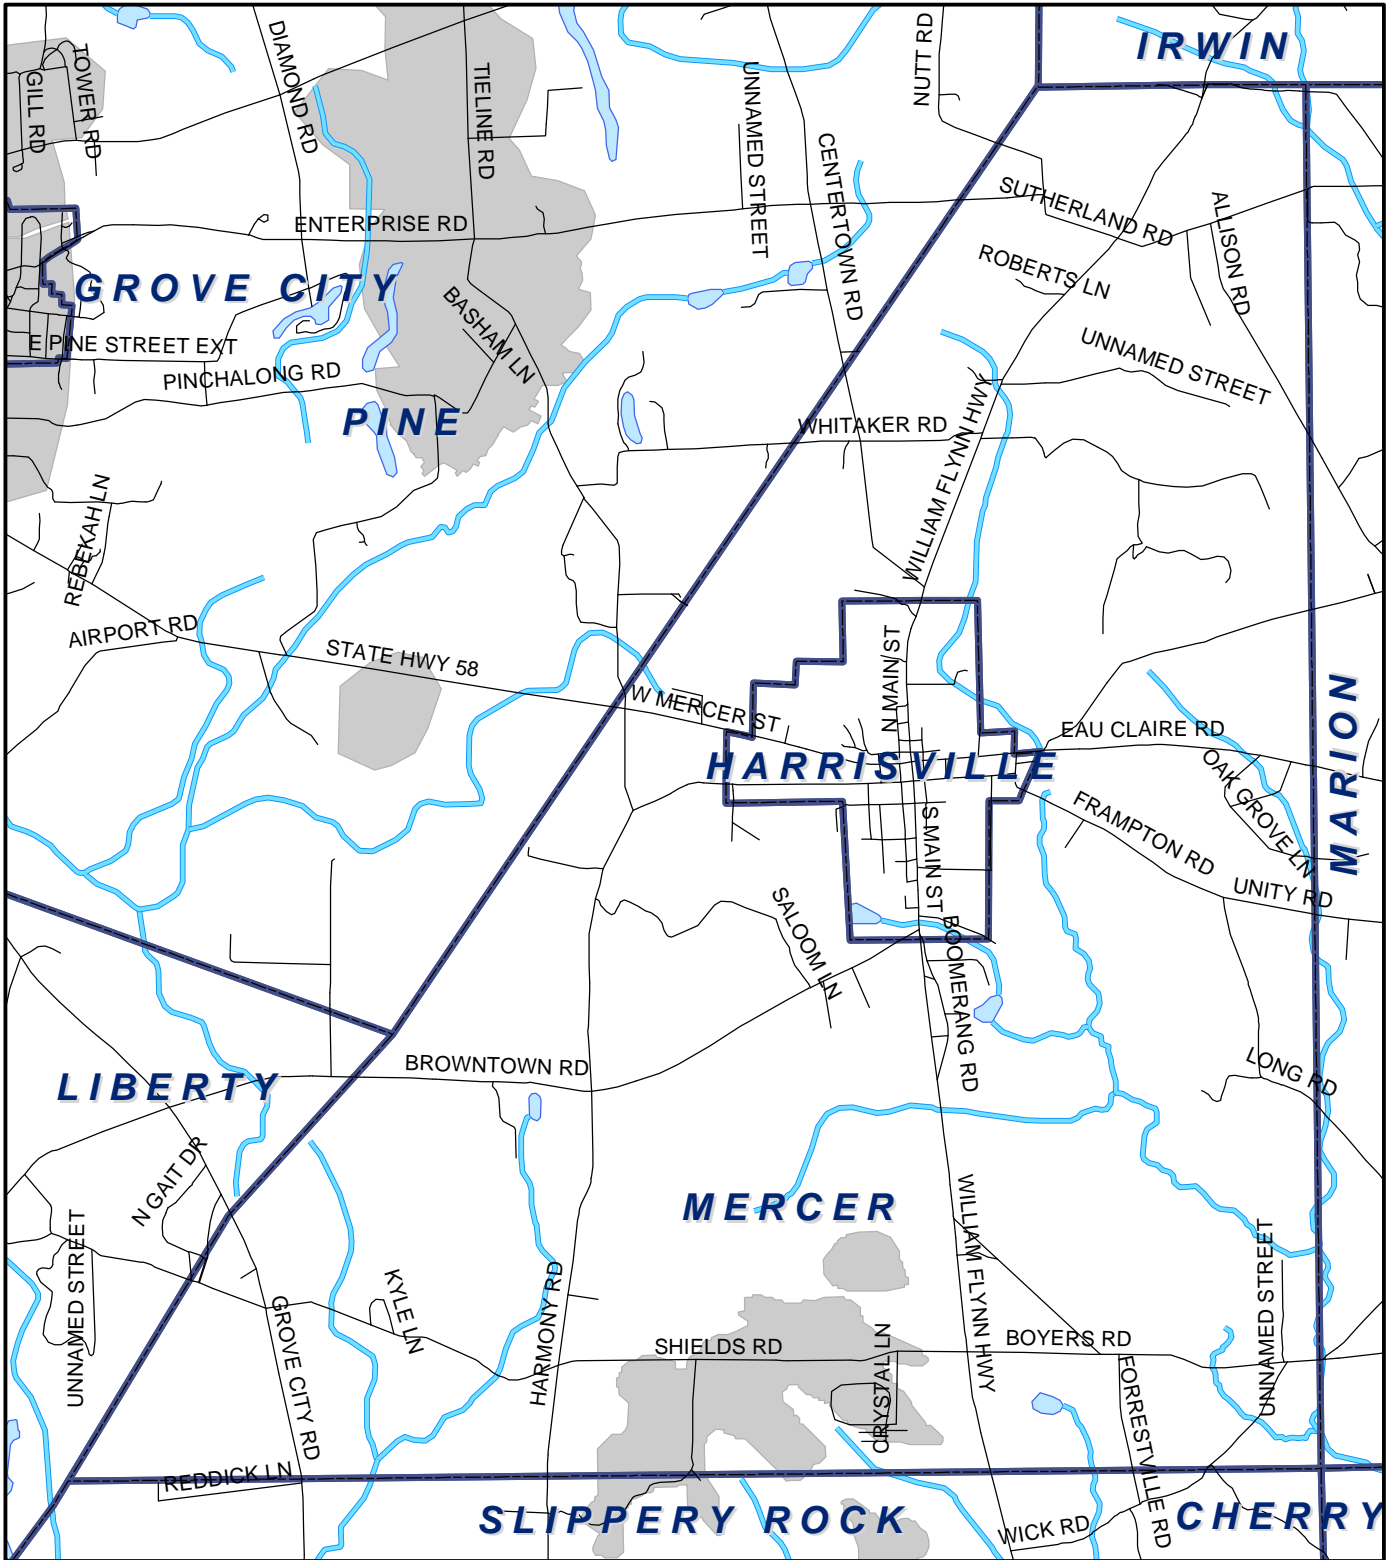

Mercer Twp, Butler County

Legend

-  Municipality Boundary
-  Undermined Area

This map was prepared using information considered to be the best historical data available.

The Department cannot verify the accuracy or completeness of this information.