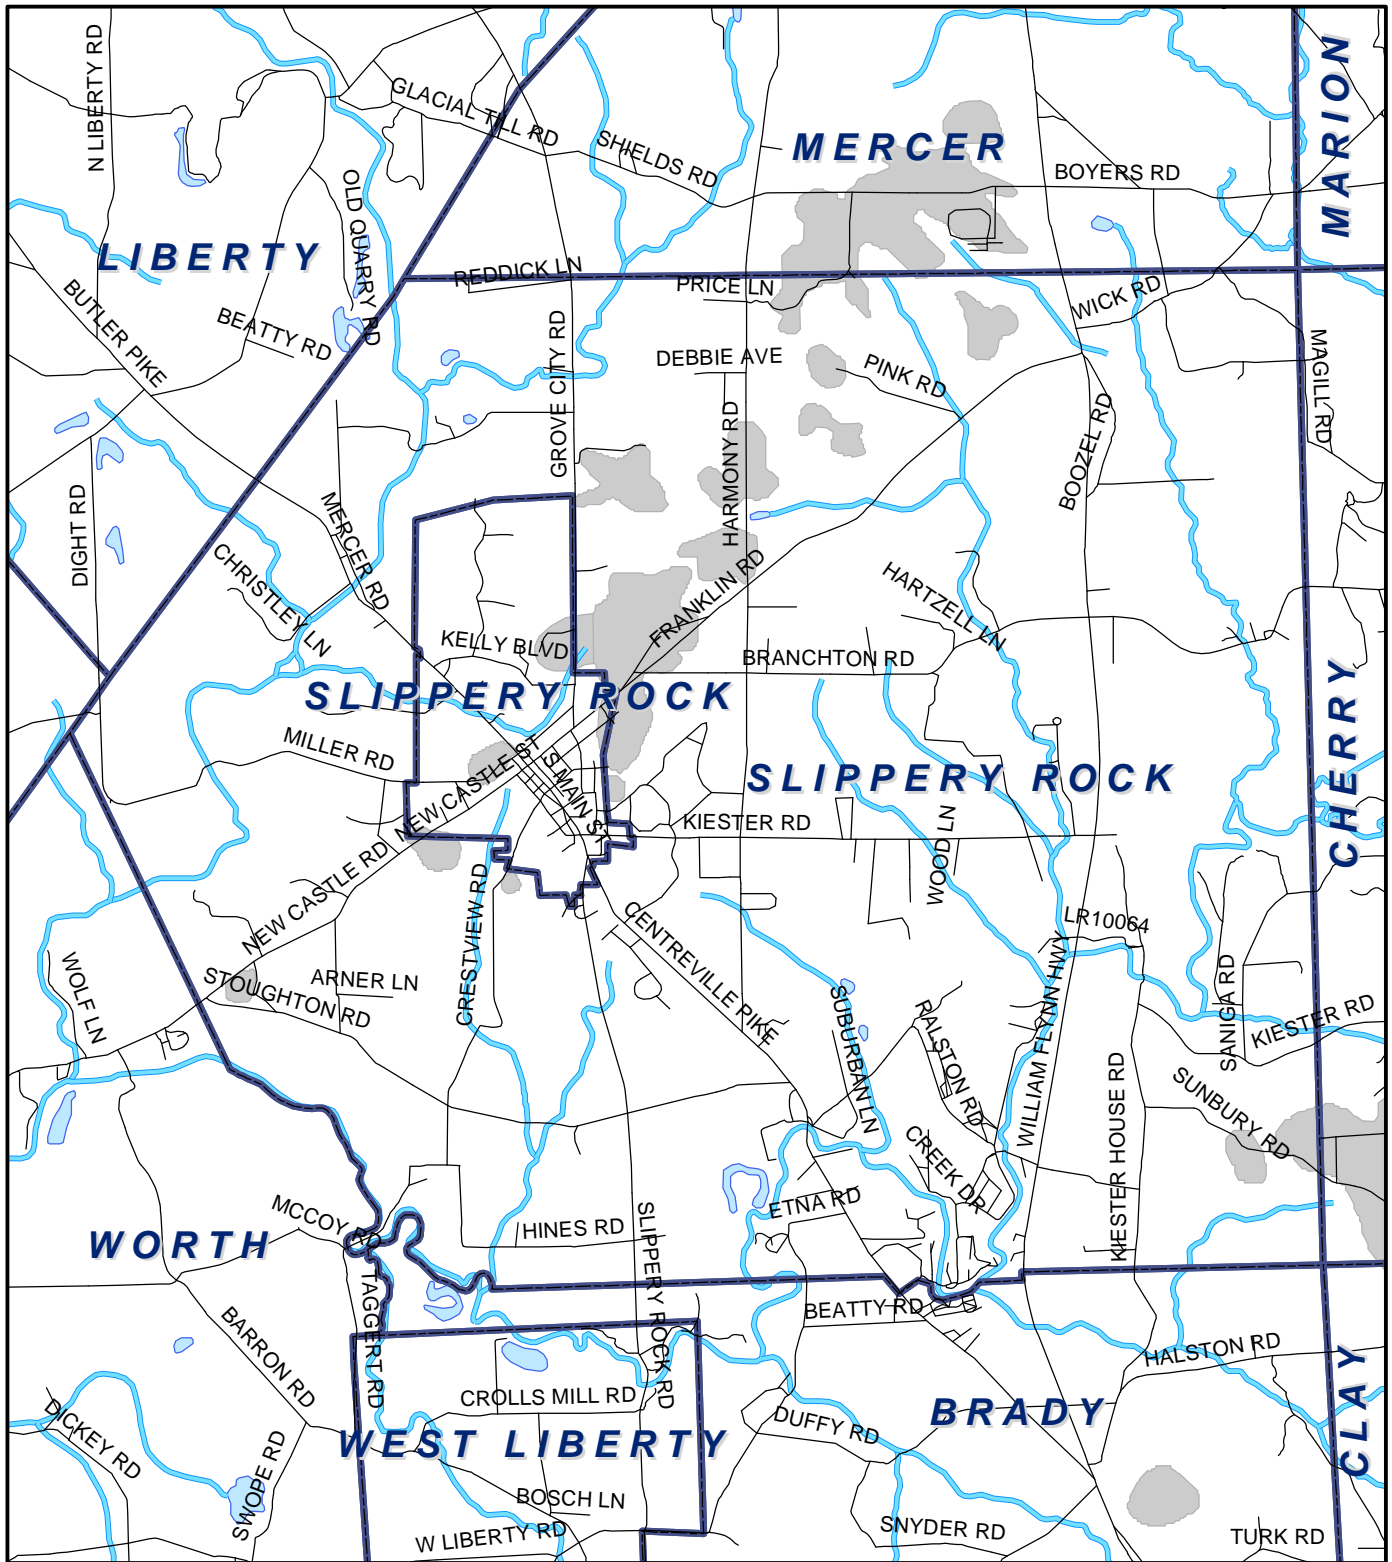

Slippery Rock Twp, Butler County

Legend

- Municipality Boundary
- Undermined Area

This map was prepared using information considered to be the best historical data available.

The Department cannot verify the accuracy or completeness of this information.