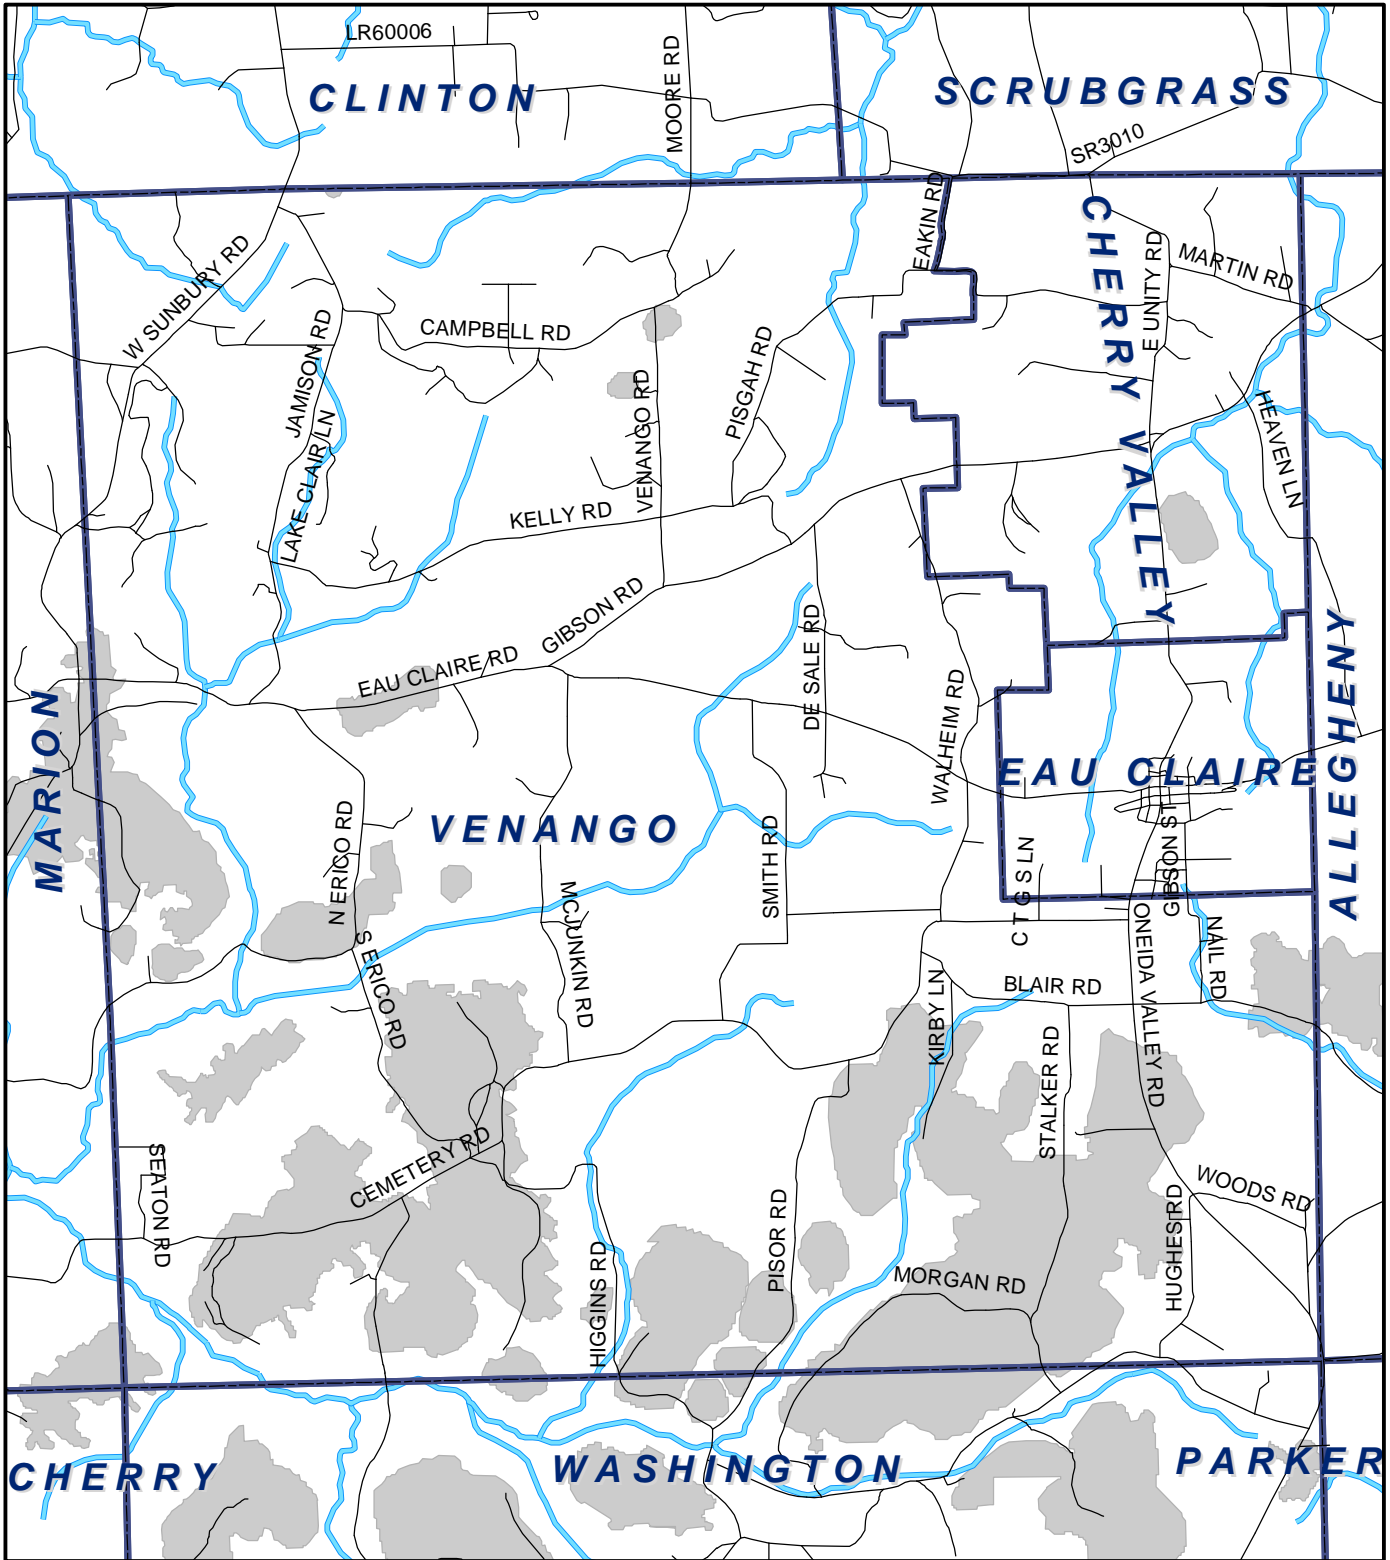

Venango Twp, Butler County

Legend

- Municipality Boundary
- Undermined Area

This map was prepared using information considered to be the best historical data available.

The Department cannot verify the accuracy or completeness of this information.