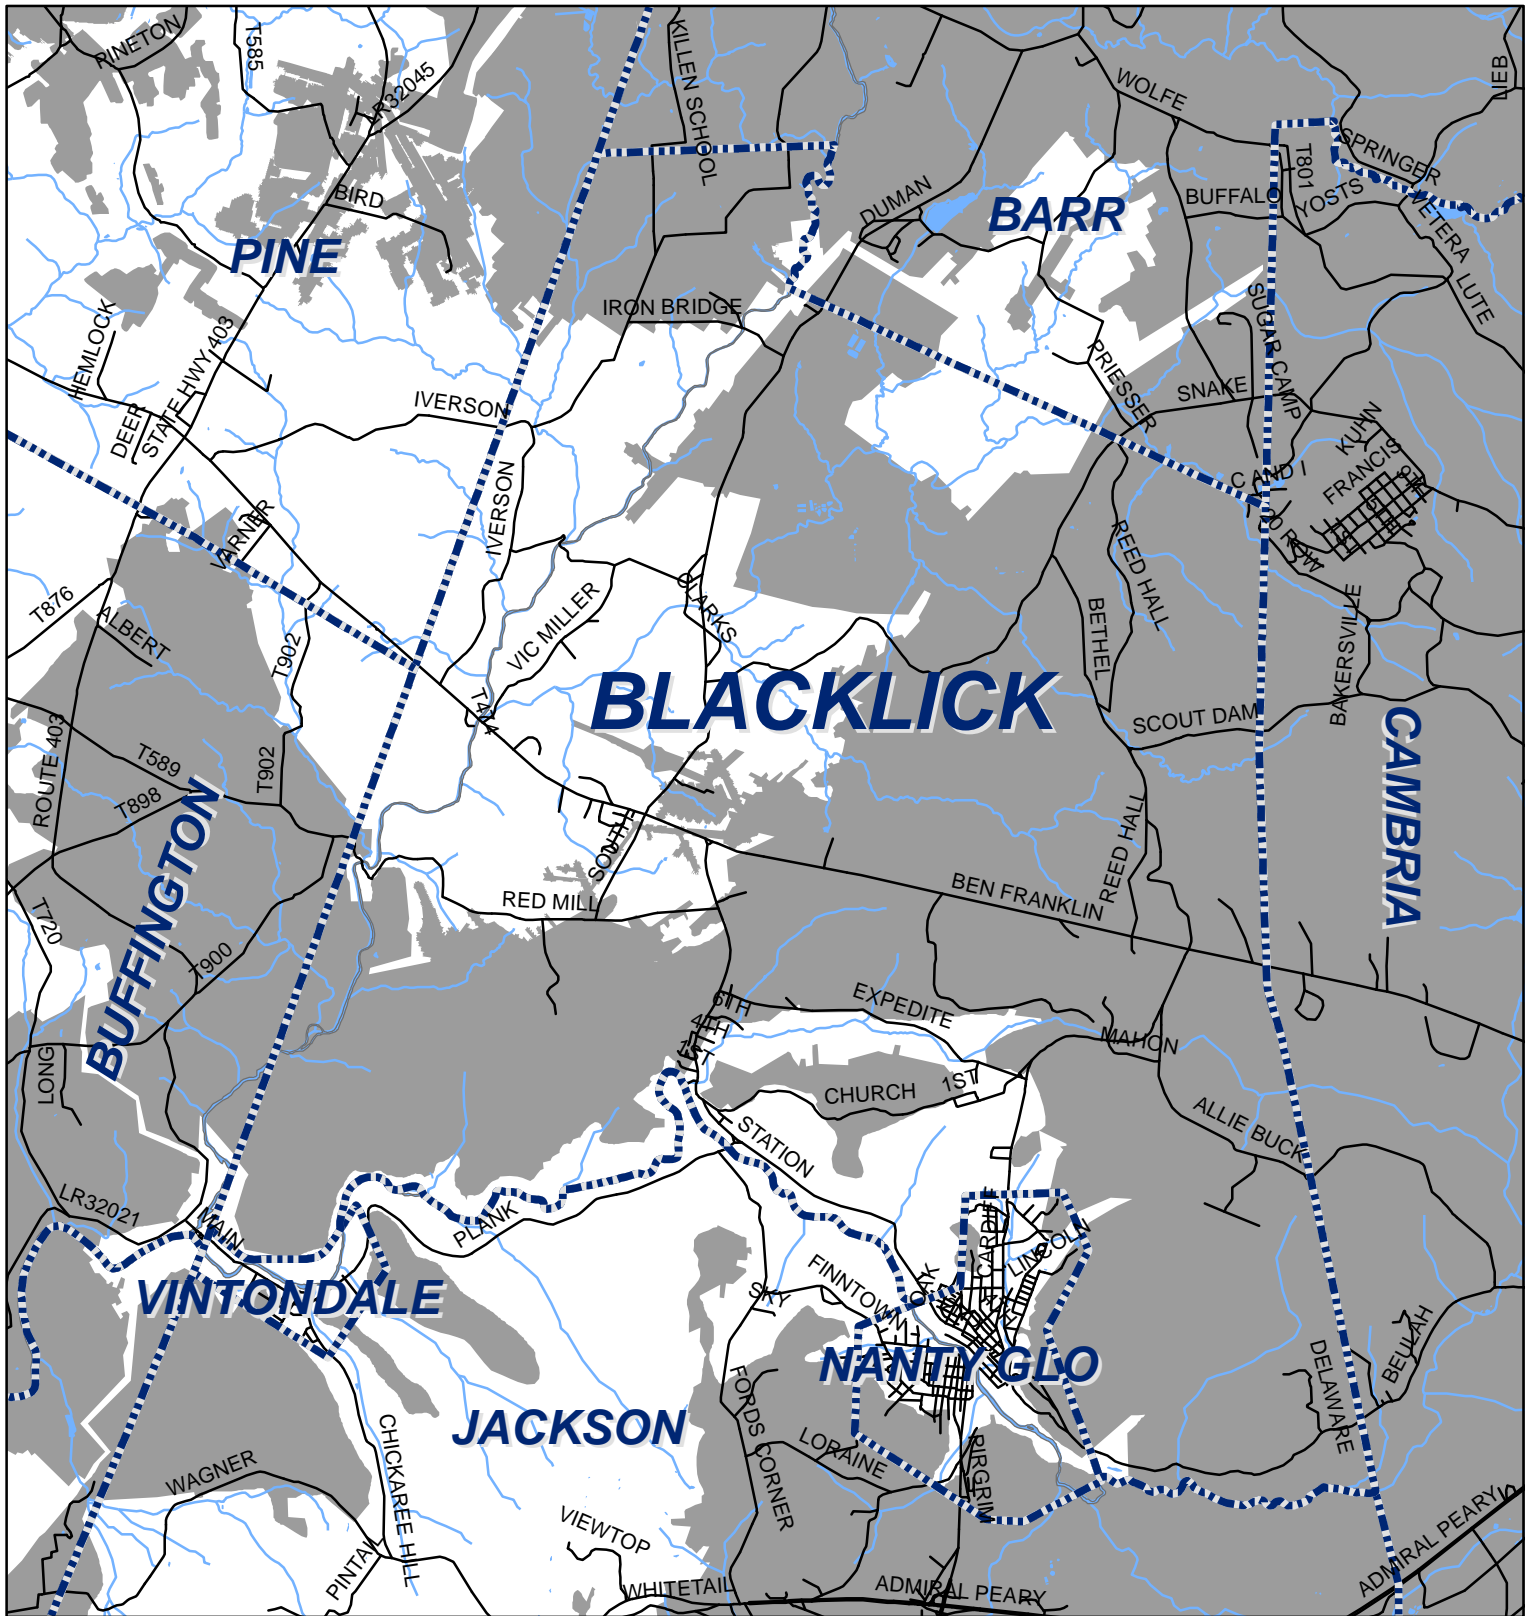

# Blacklick Township, Cambria County

## Legend

-  Municipality Boundary
-  Undermined Area

This map was prepared using information considered to be the best historical data available.

The Department cannot verify the accuracy or completeness of this information.