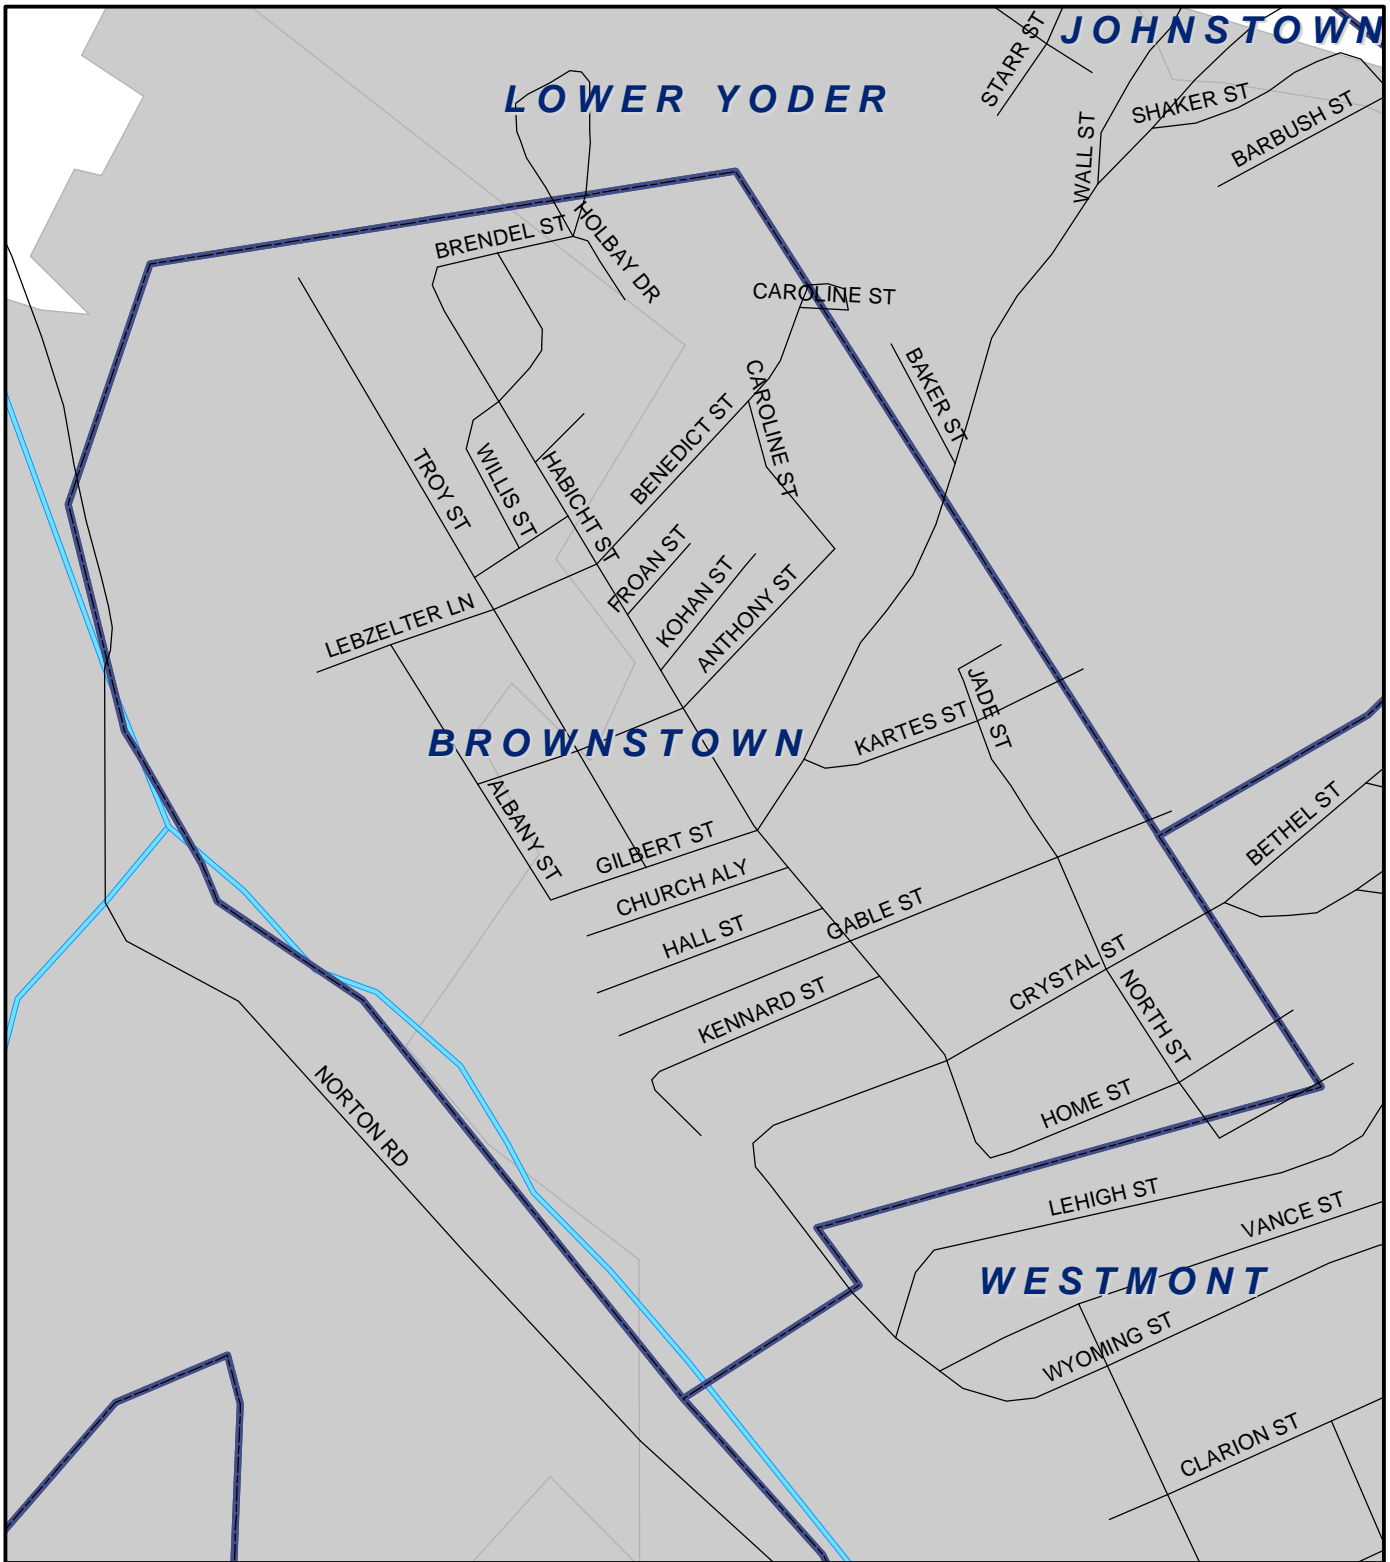

Brownstown Boro, Cambria County

Legend

-  Municipality Boundary
-  Undermined Area

This map was prepared using information considered to be the best historical data available.

The Department cannot verify the accuracy or completeness of this information.