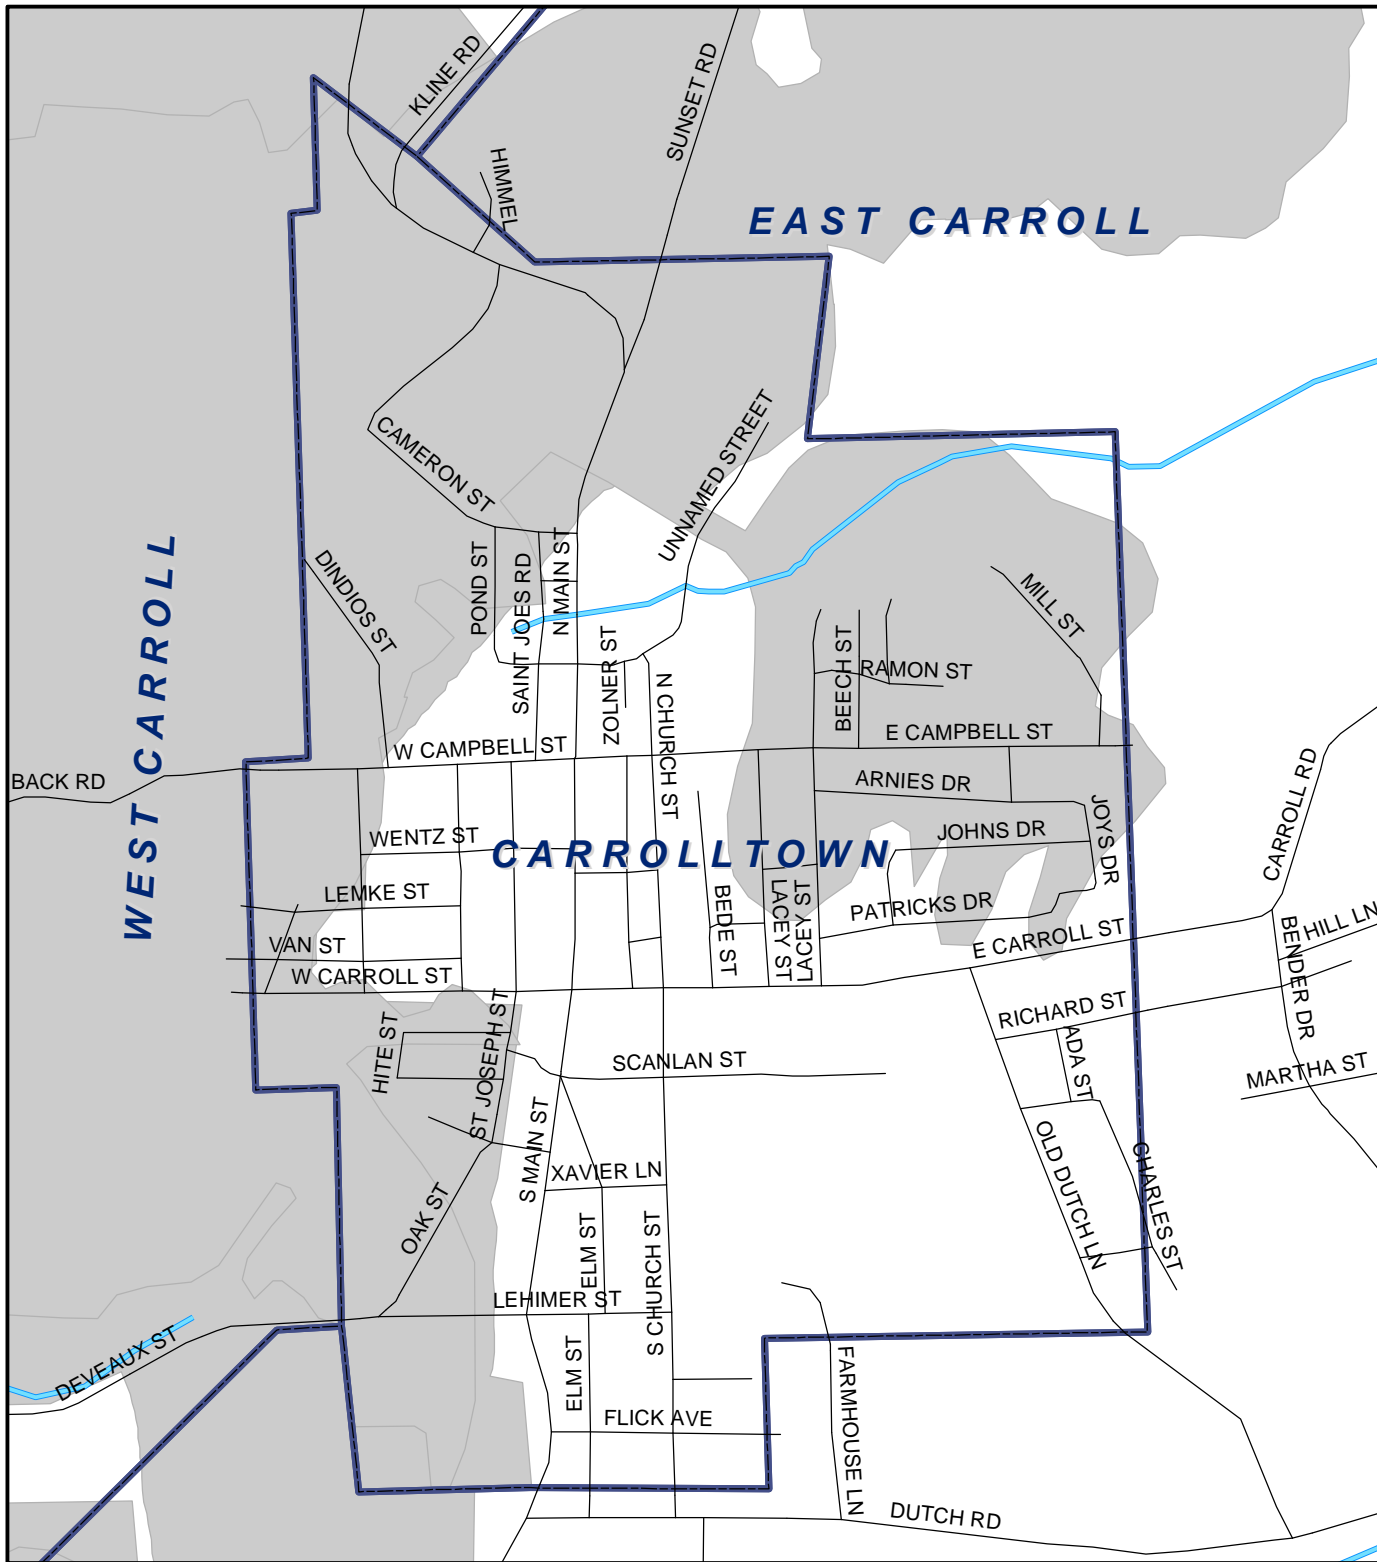

Carrolltown Boro, Cambria County

Legend

-  Municipality Boundary
-  Undermined Area

This map was prepared using information considered to be the best historical data available.

The Department cannot verify the accuracy or completeness of this information.