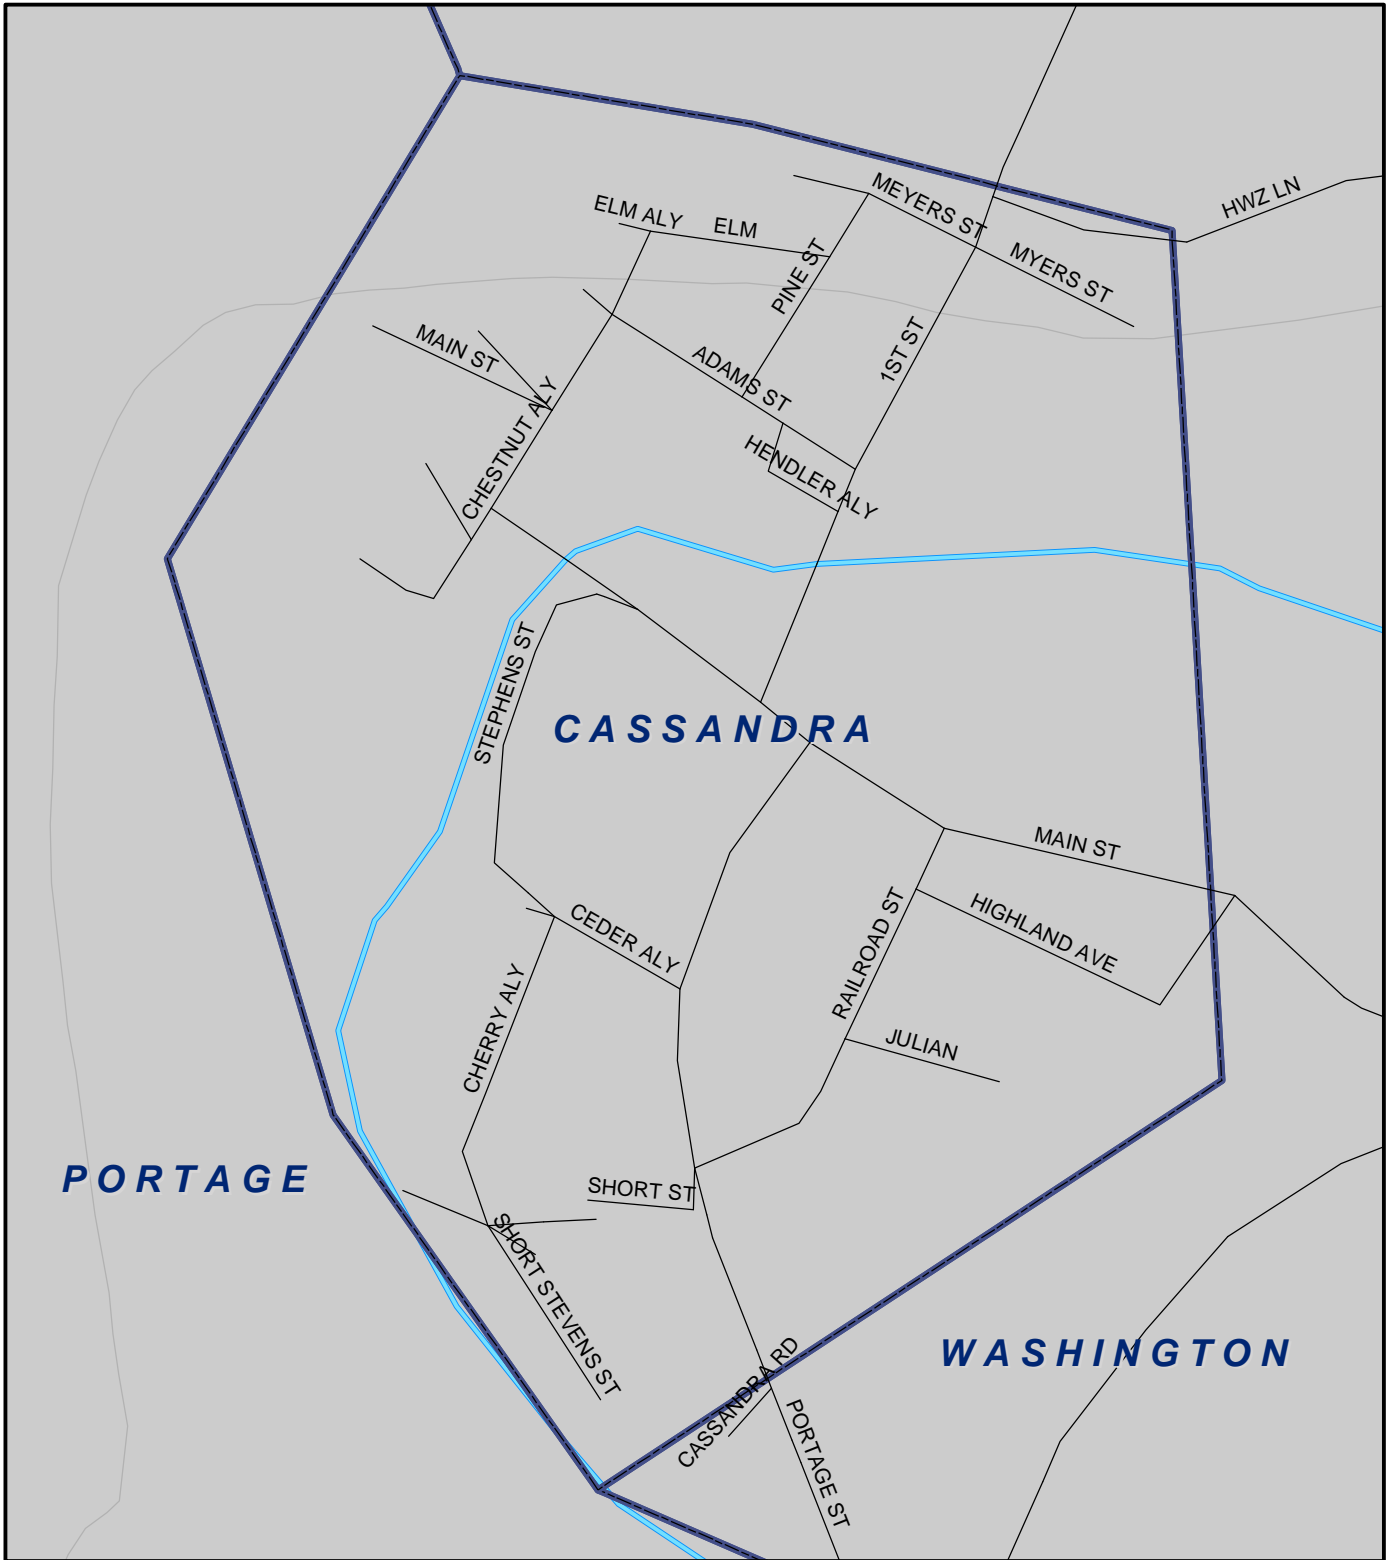

# Cassandra Boro, Cambria County

## Legend

-  Municipality Boundary
-  Undermined Area

This map was prepared using information considered to be the best historical data available.

The Department cannot verify the accuracy or completeness of this information.