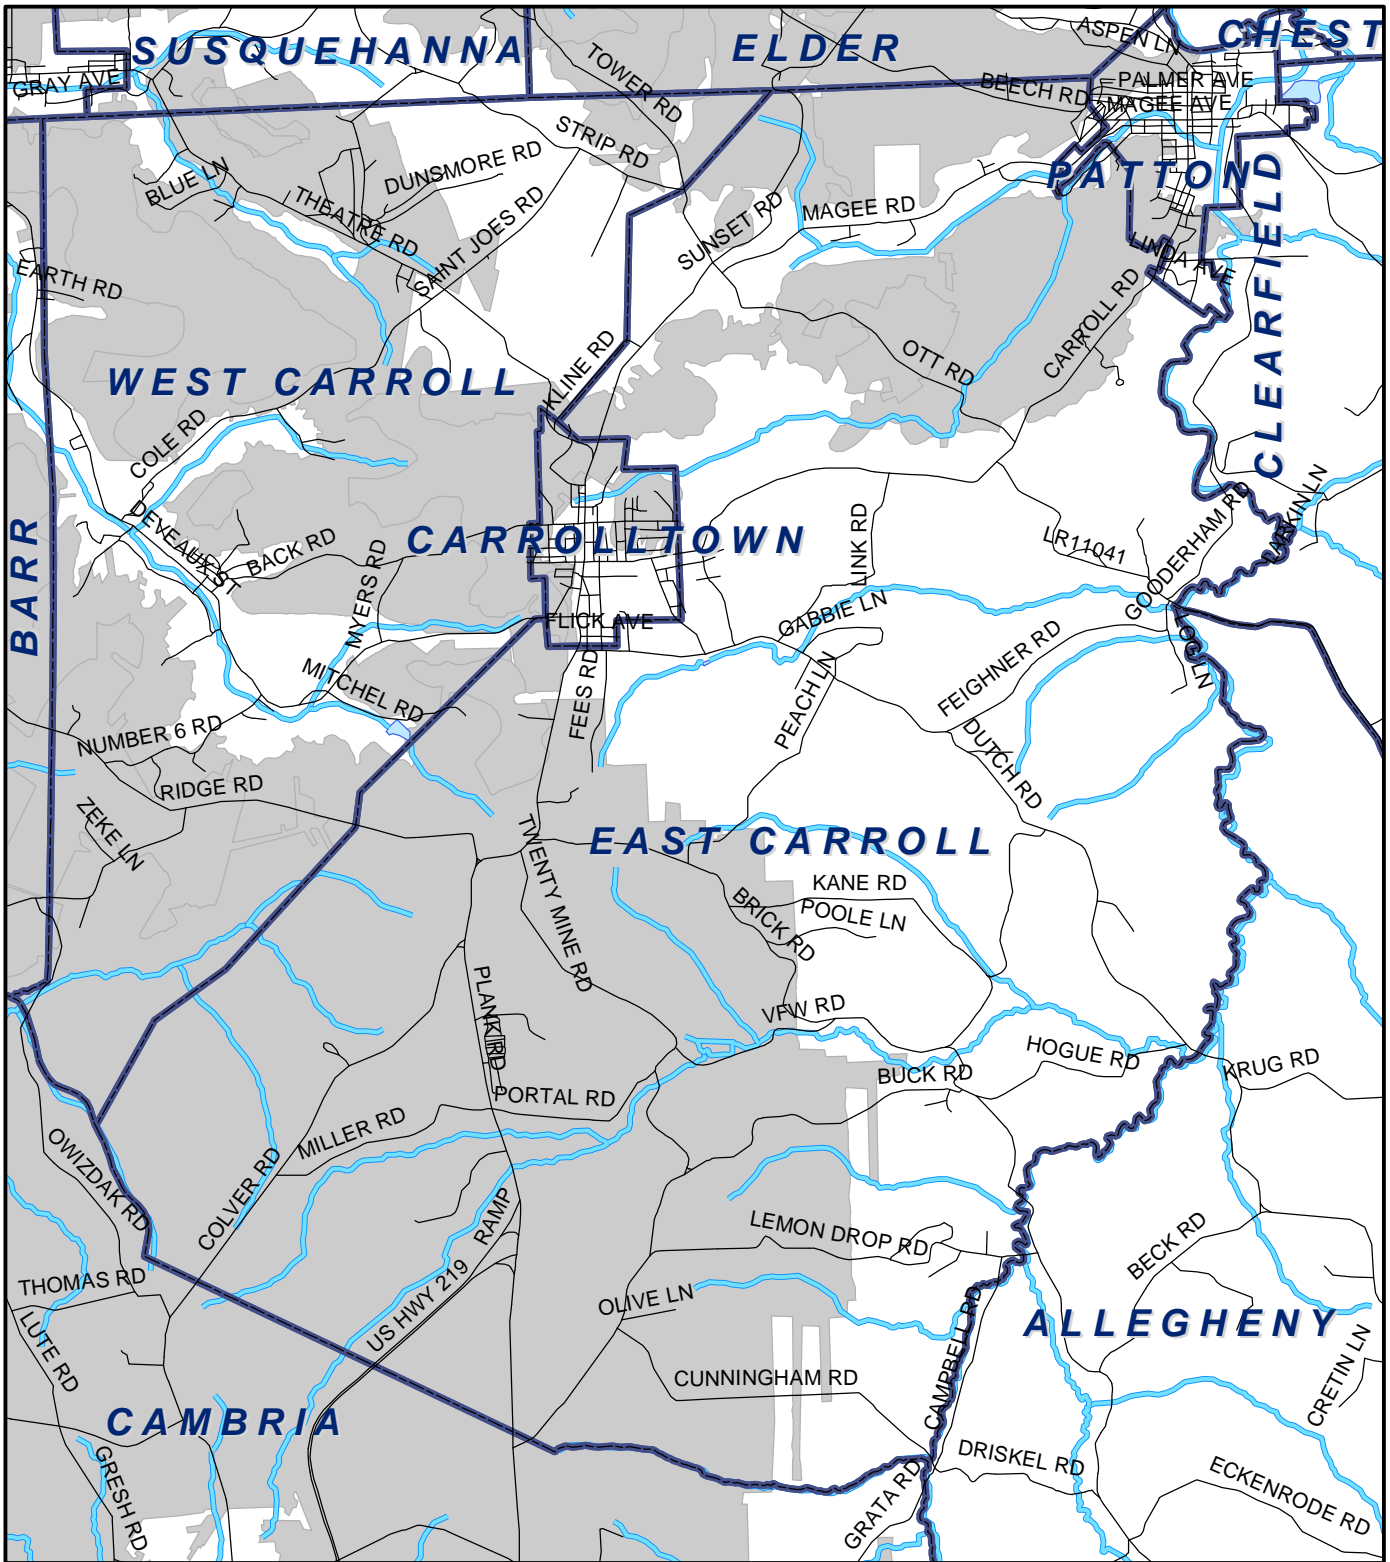

# East Carroll Twp, Cambria County

## Legend

-  Municipality Boundary
-  Undermined Area

This map was prepared using information considered to be the best historical data available.

The Department cannot verify the accuracy or completeness of this information.