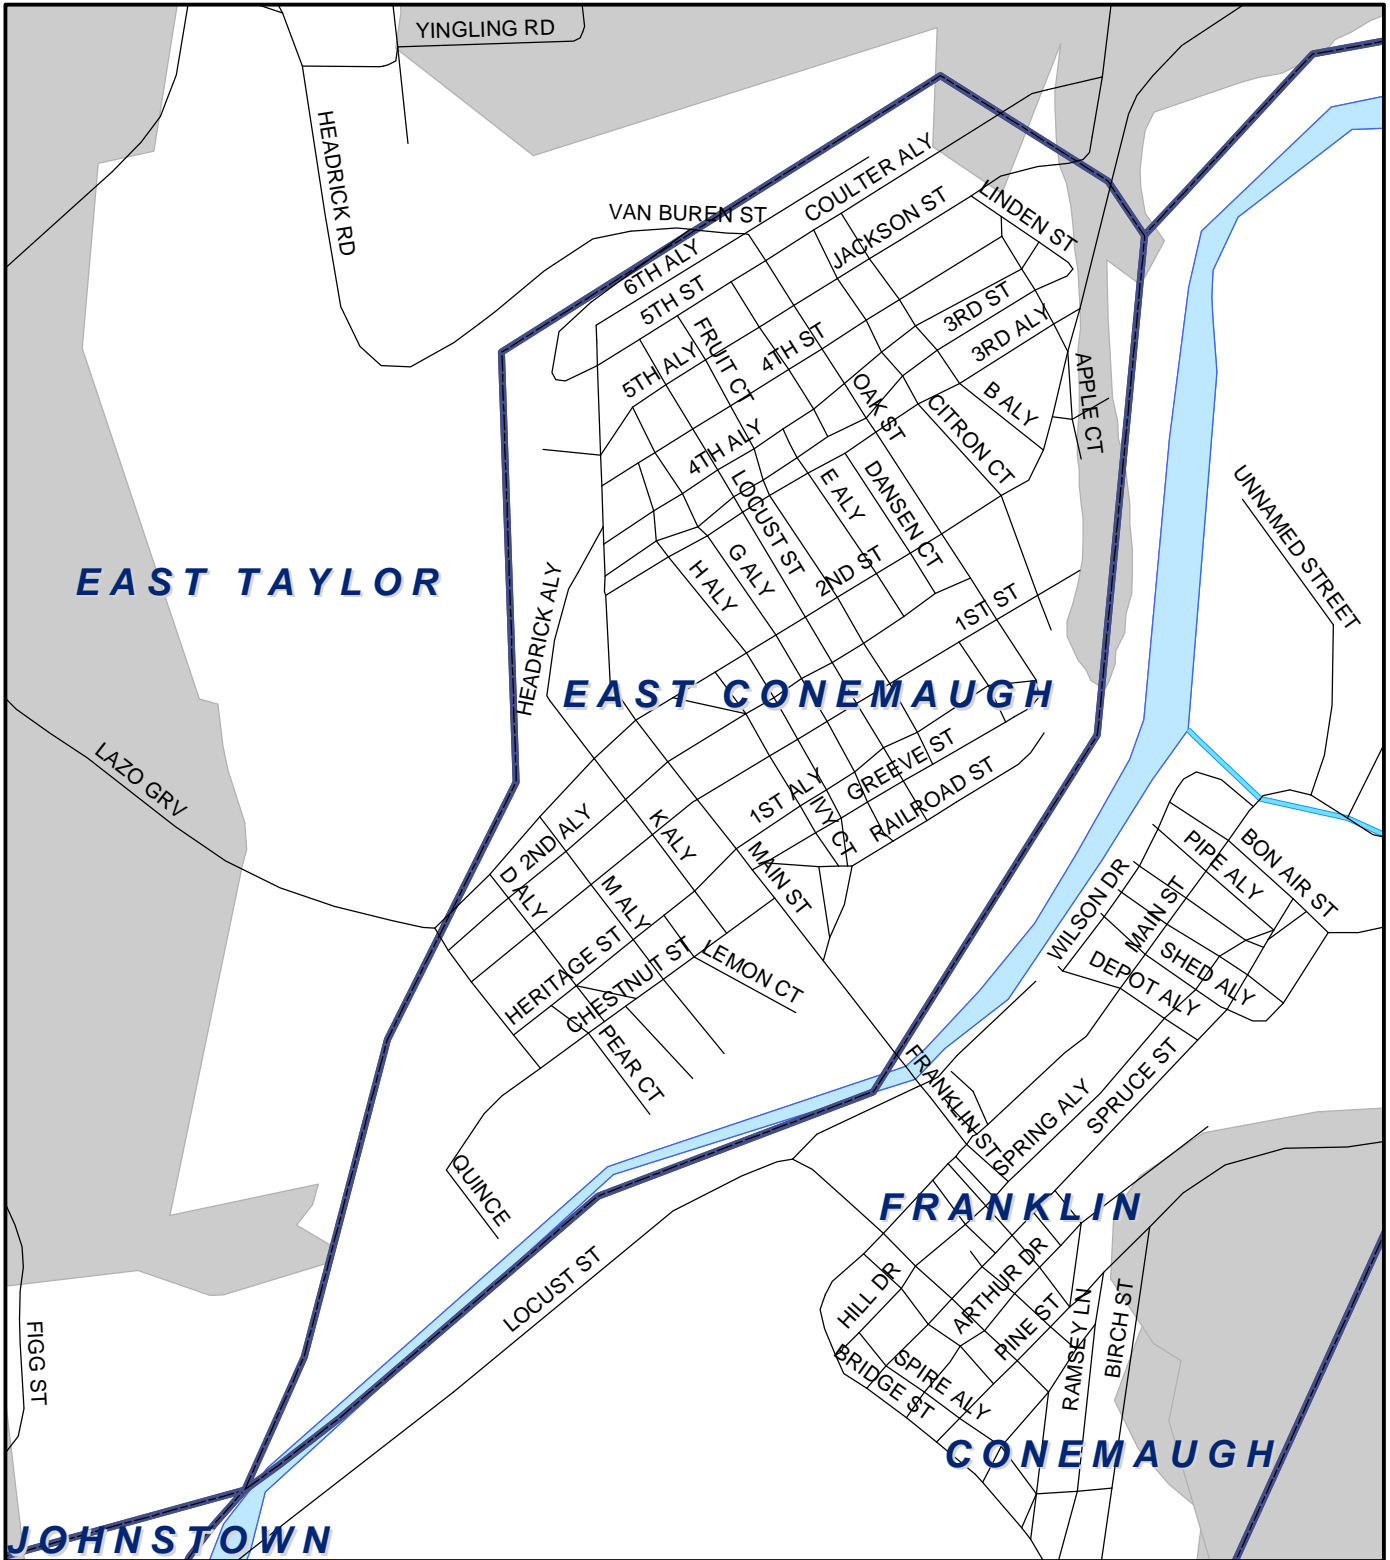

East Conemaugh Boro, Cambria County

Legend

-  Municipality Boundary
-  Undermined Area

This map was prepared using information considered to be the best historical data available.

The Department cannot verify the accuracy or completeness of this information.