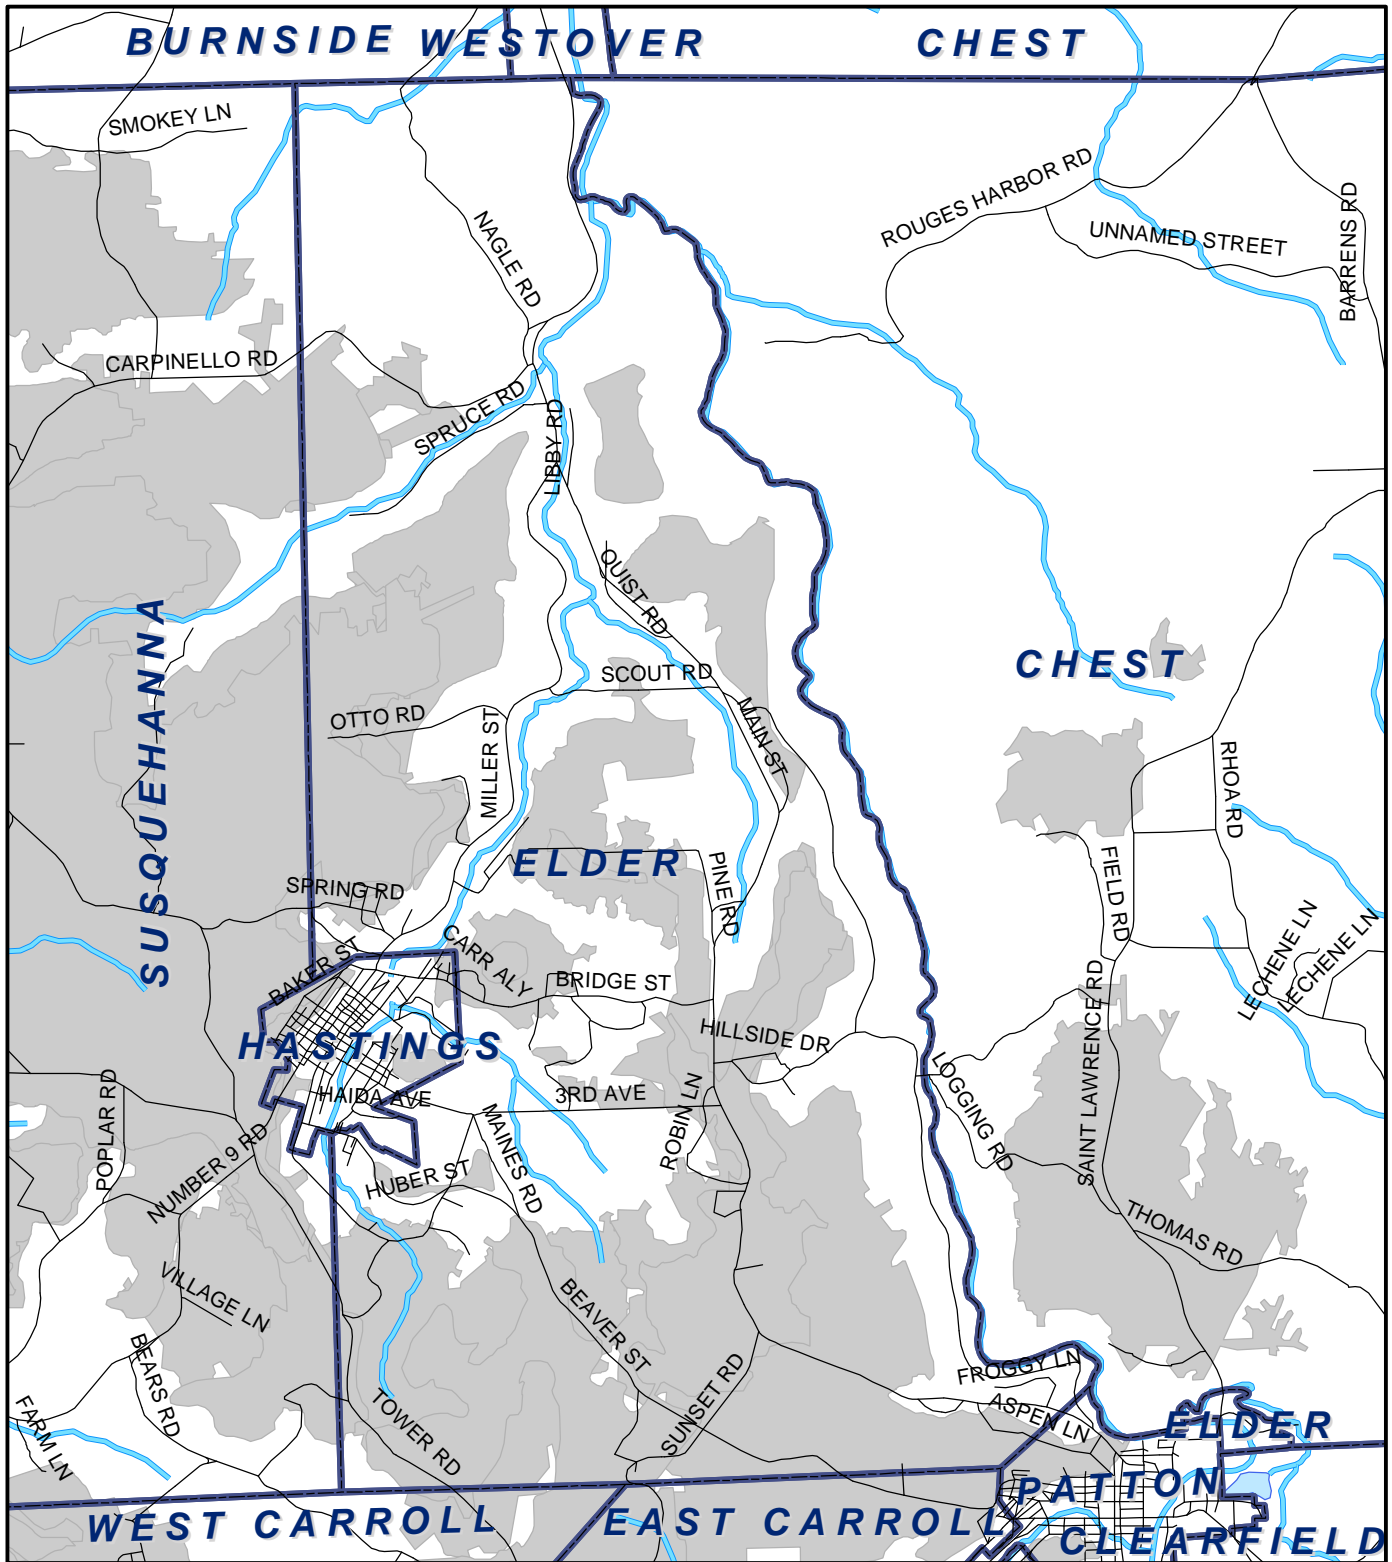

Elder Twp, Cambria County

Legend

-  Municipality Boundary
-  Undermined Area

This map was prepared using information considered to be the best historical data available.

The Department cannot verify the accuracy or completeness of this information.