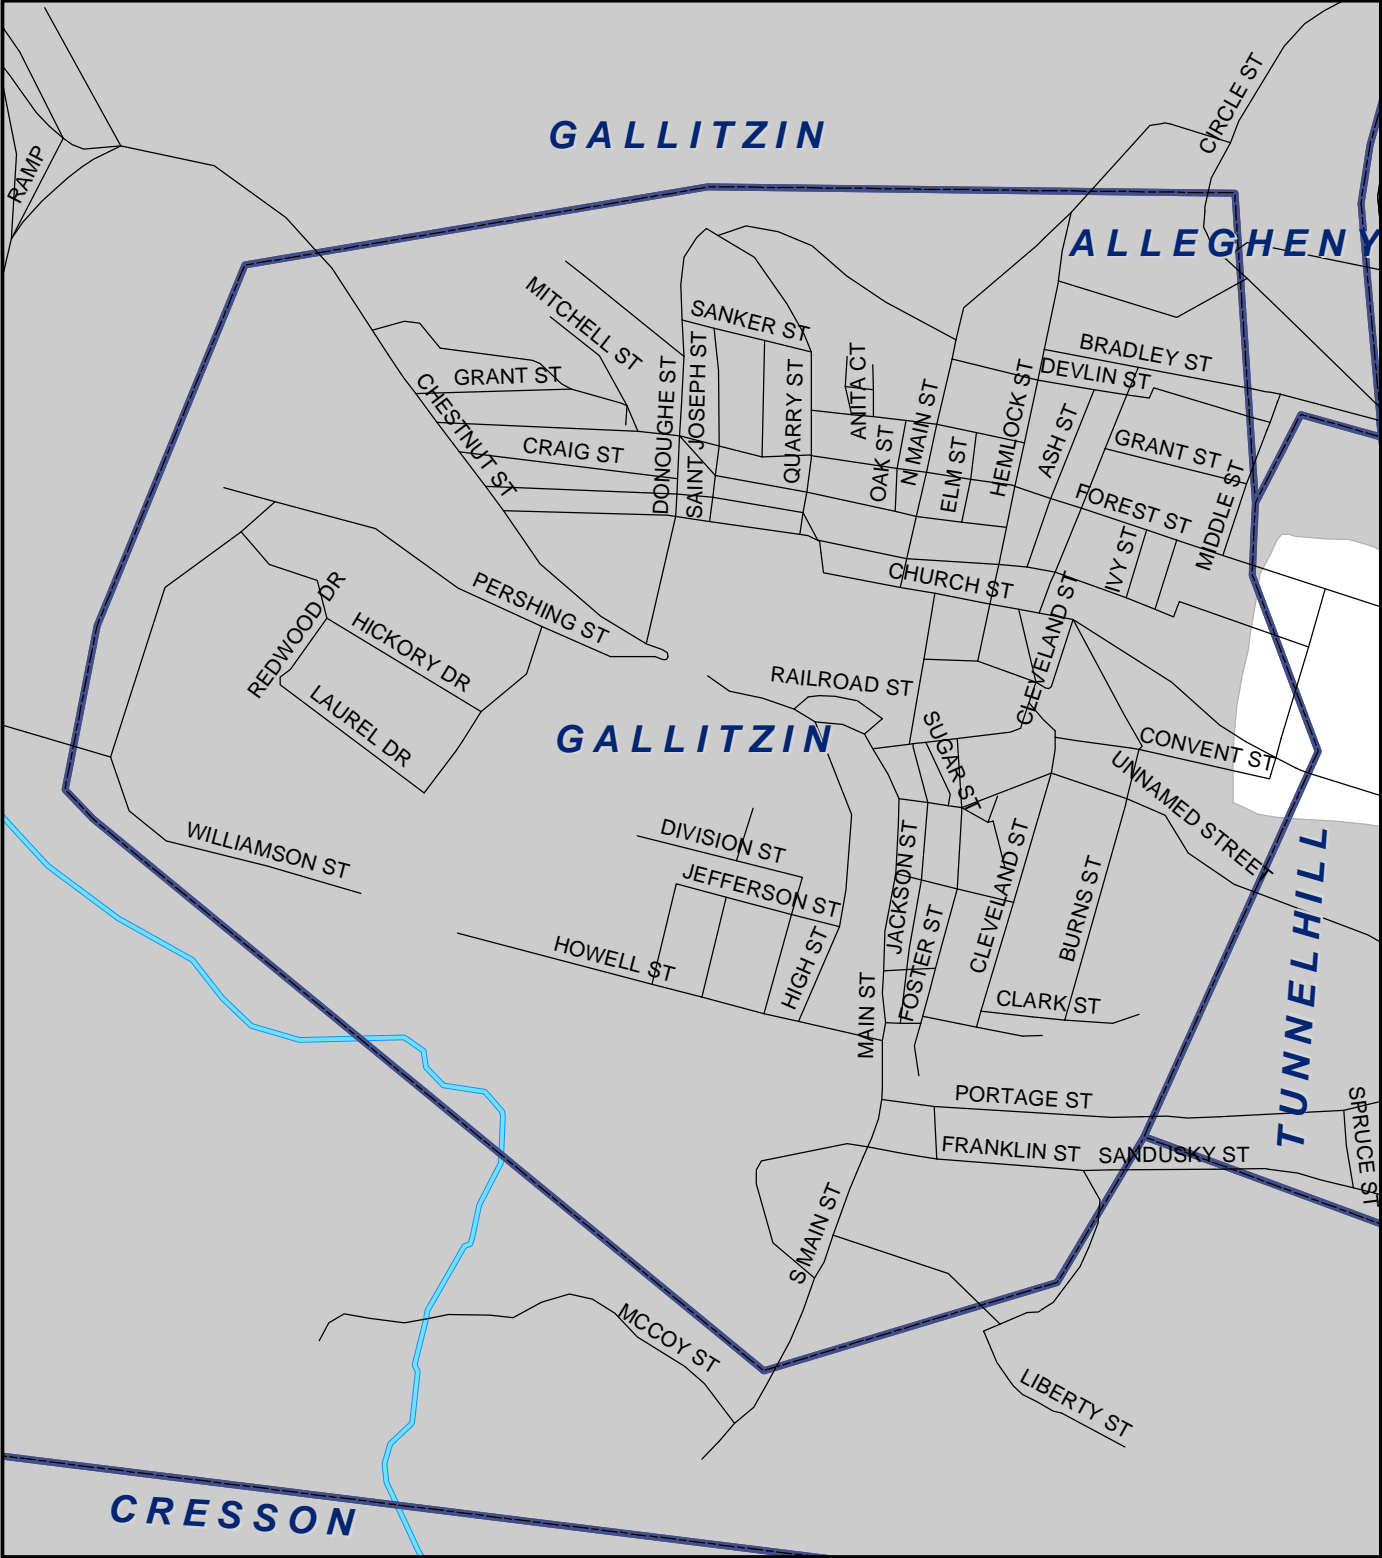

Gallitzin Boro, Cambria County

Legend

- Municipality Boundary
- Undermined Area

This map was prepared using information considered to be the best historical data available.

The Department cannot verify the accuracy or completeness of this information.