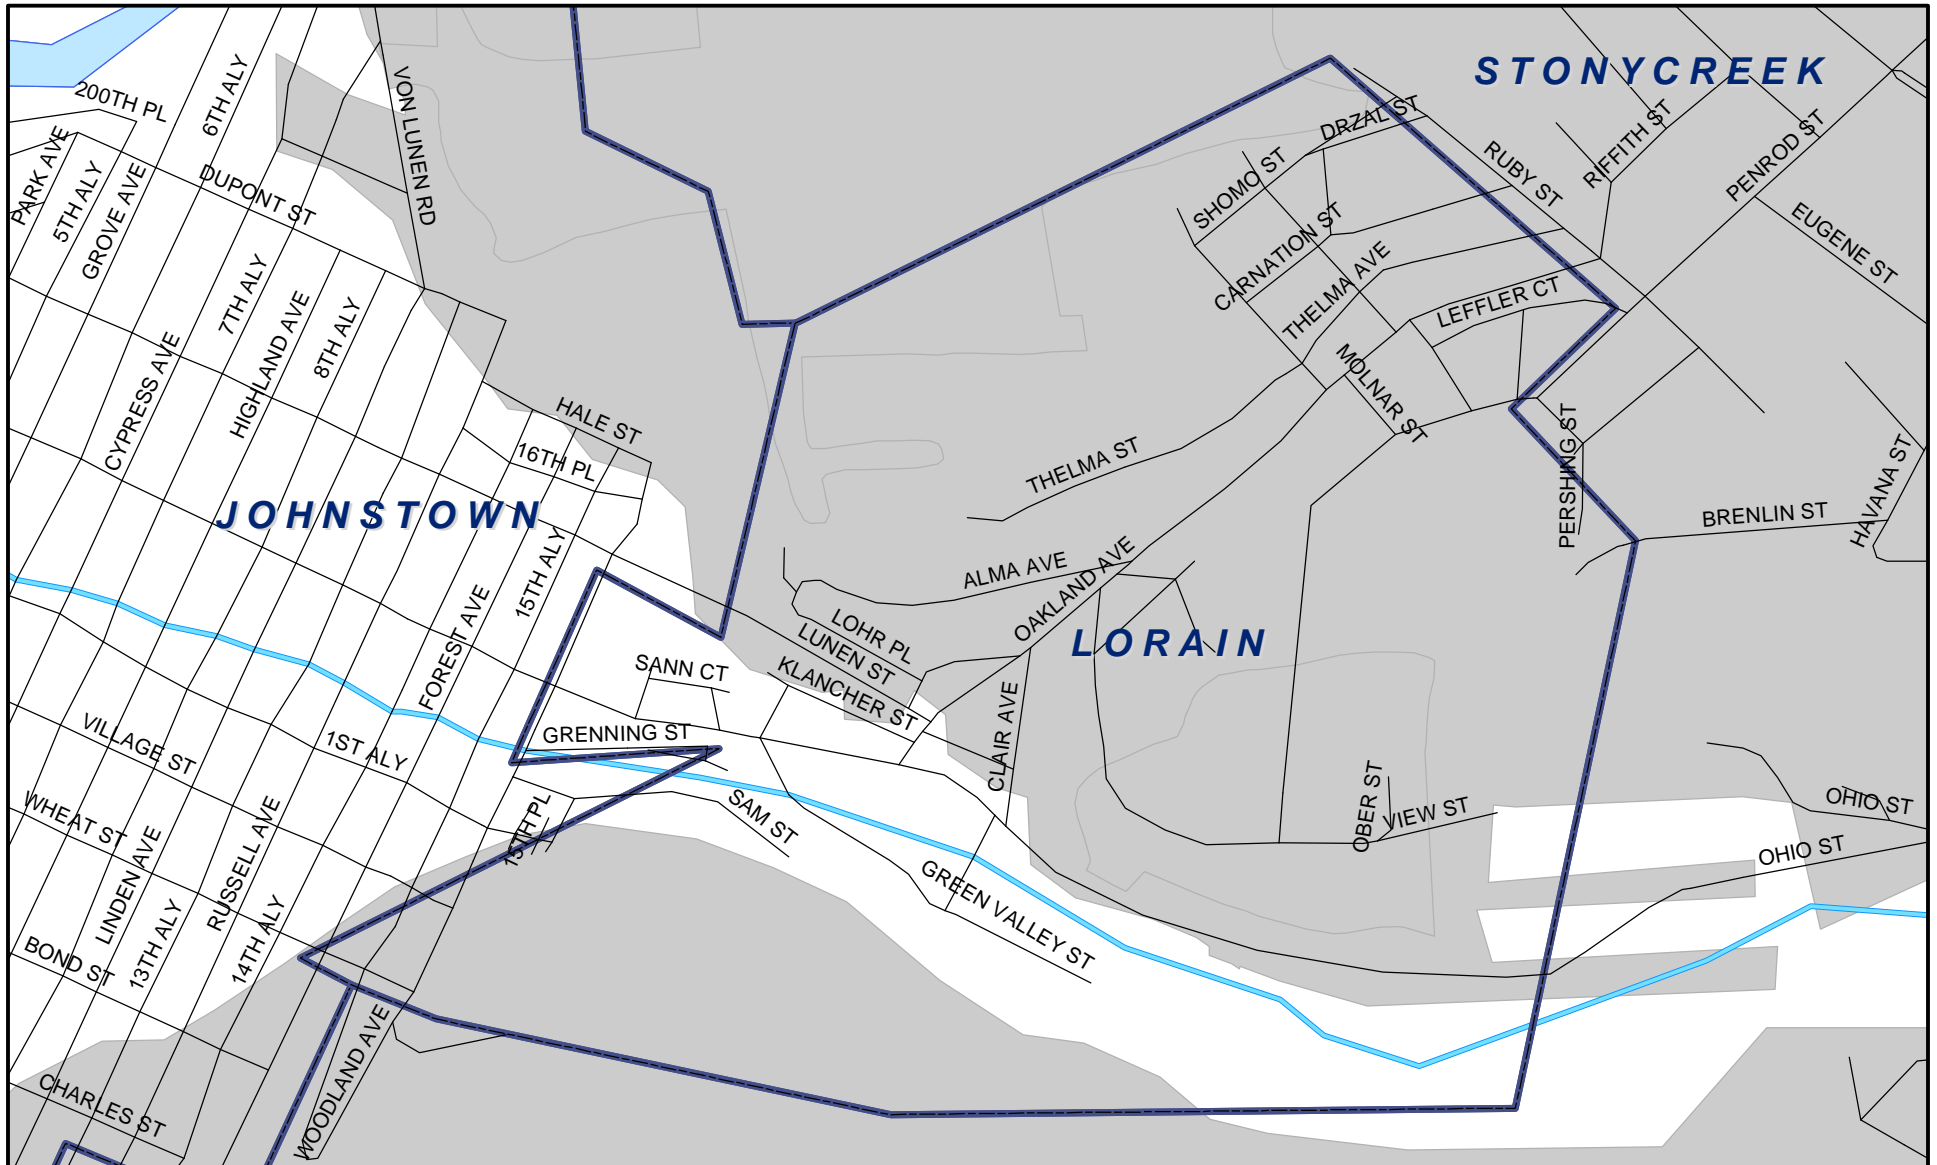

Lorain Boro, Cambria County

Legend

-  Municipality Boundary
-  Undermined Area

This map was prepared using information considered to be the best historical data available.

The Department cannot verify the accuracy or completeness of this information.