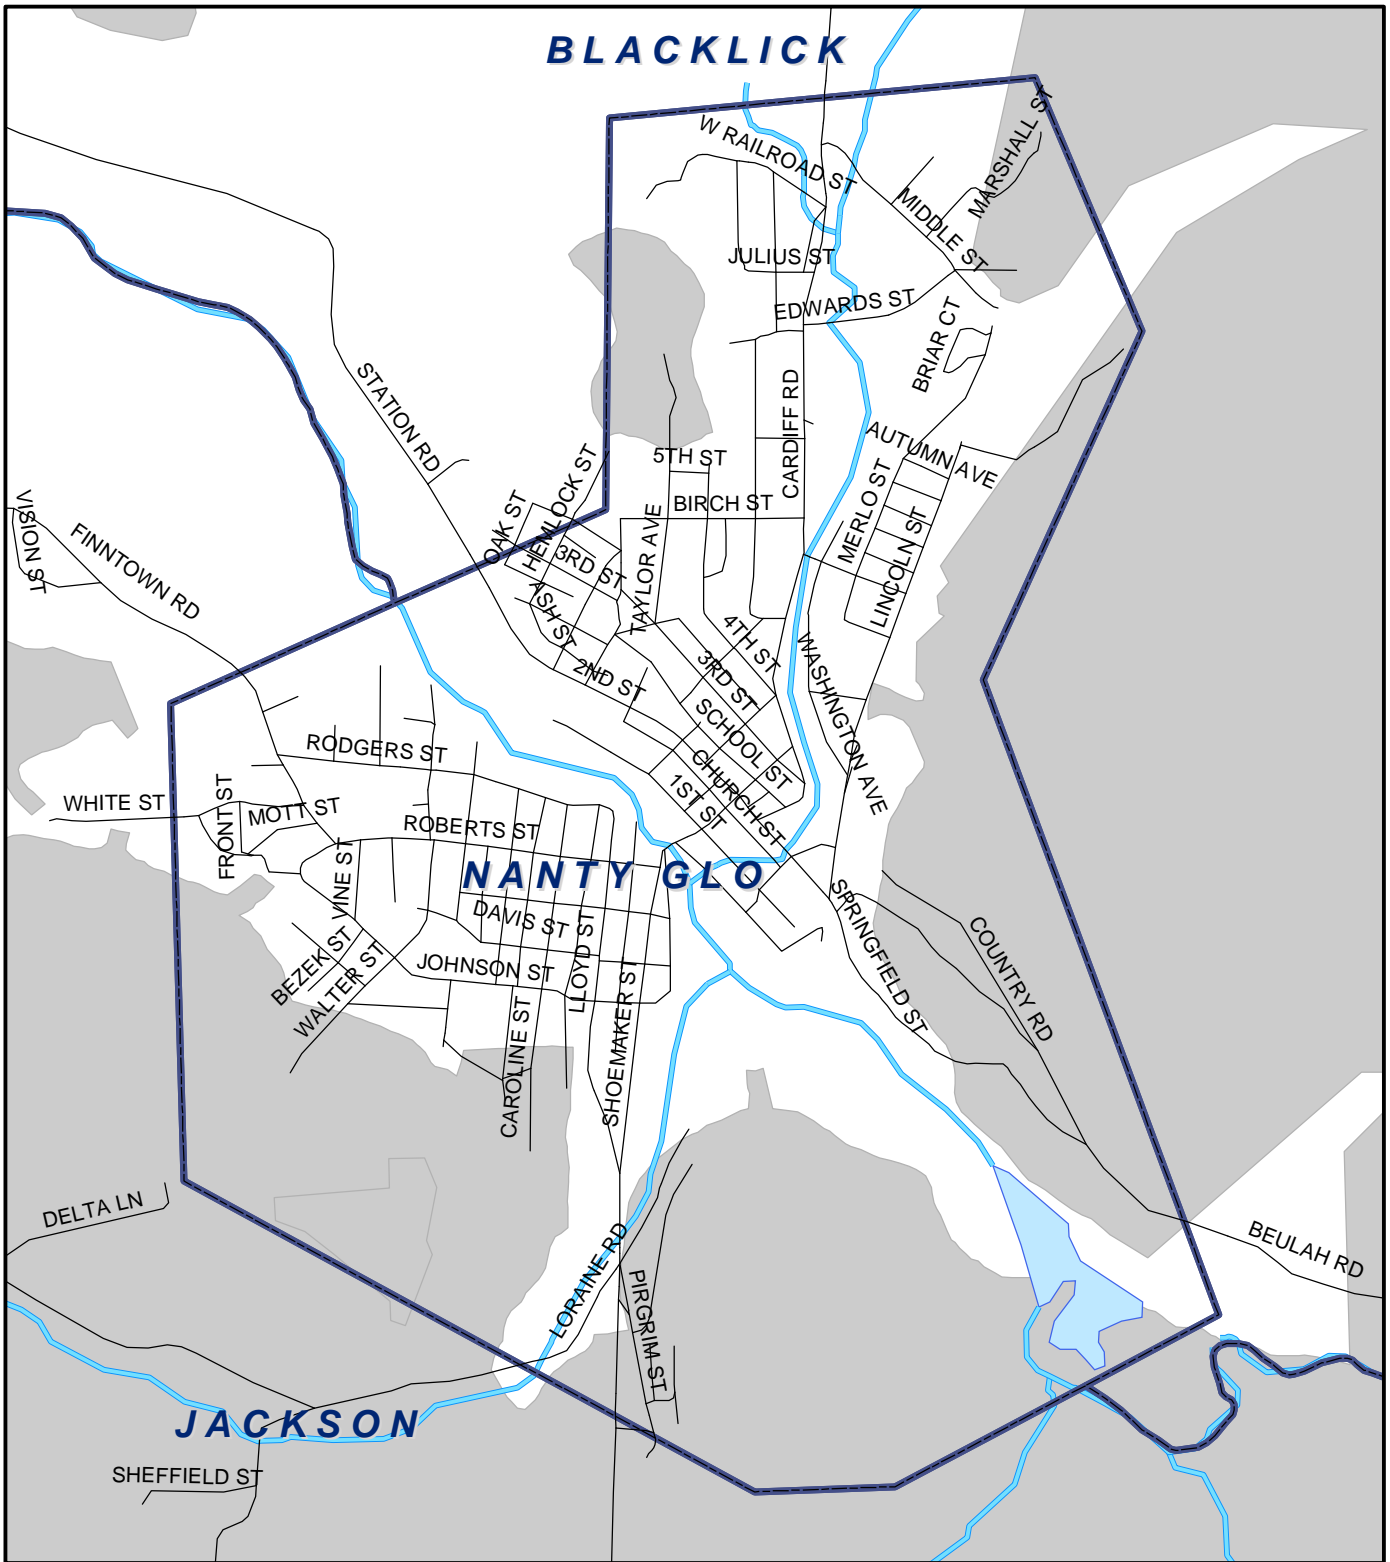

Nanty Glo Boro, Cambria County

Legend

- Municipality Boundary
- Undermined Area

This map was prepared using information considered to be the best historical data available.

The Department cannot verify the accuracy or completeness of this information.