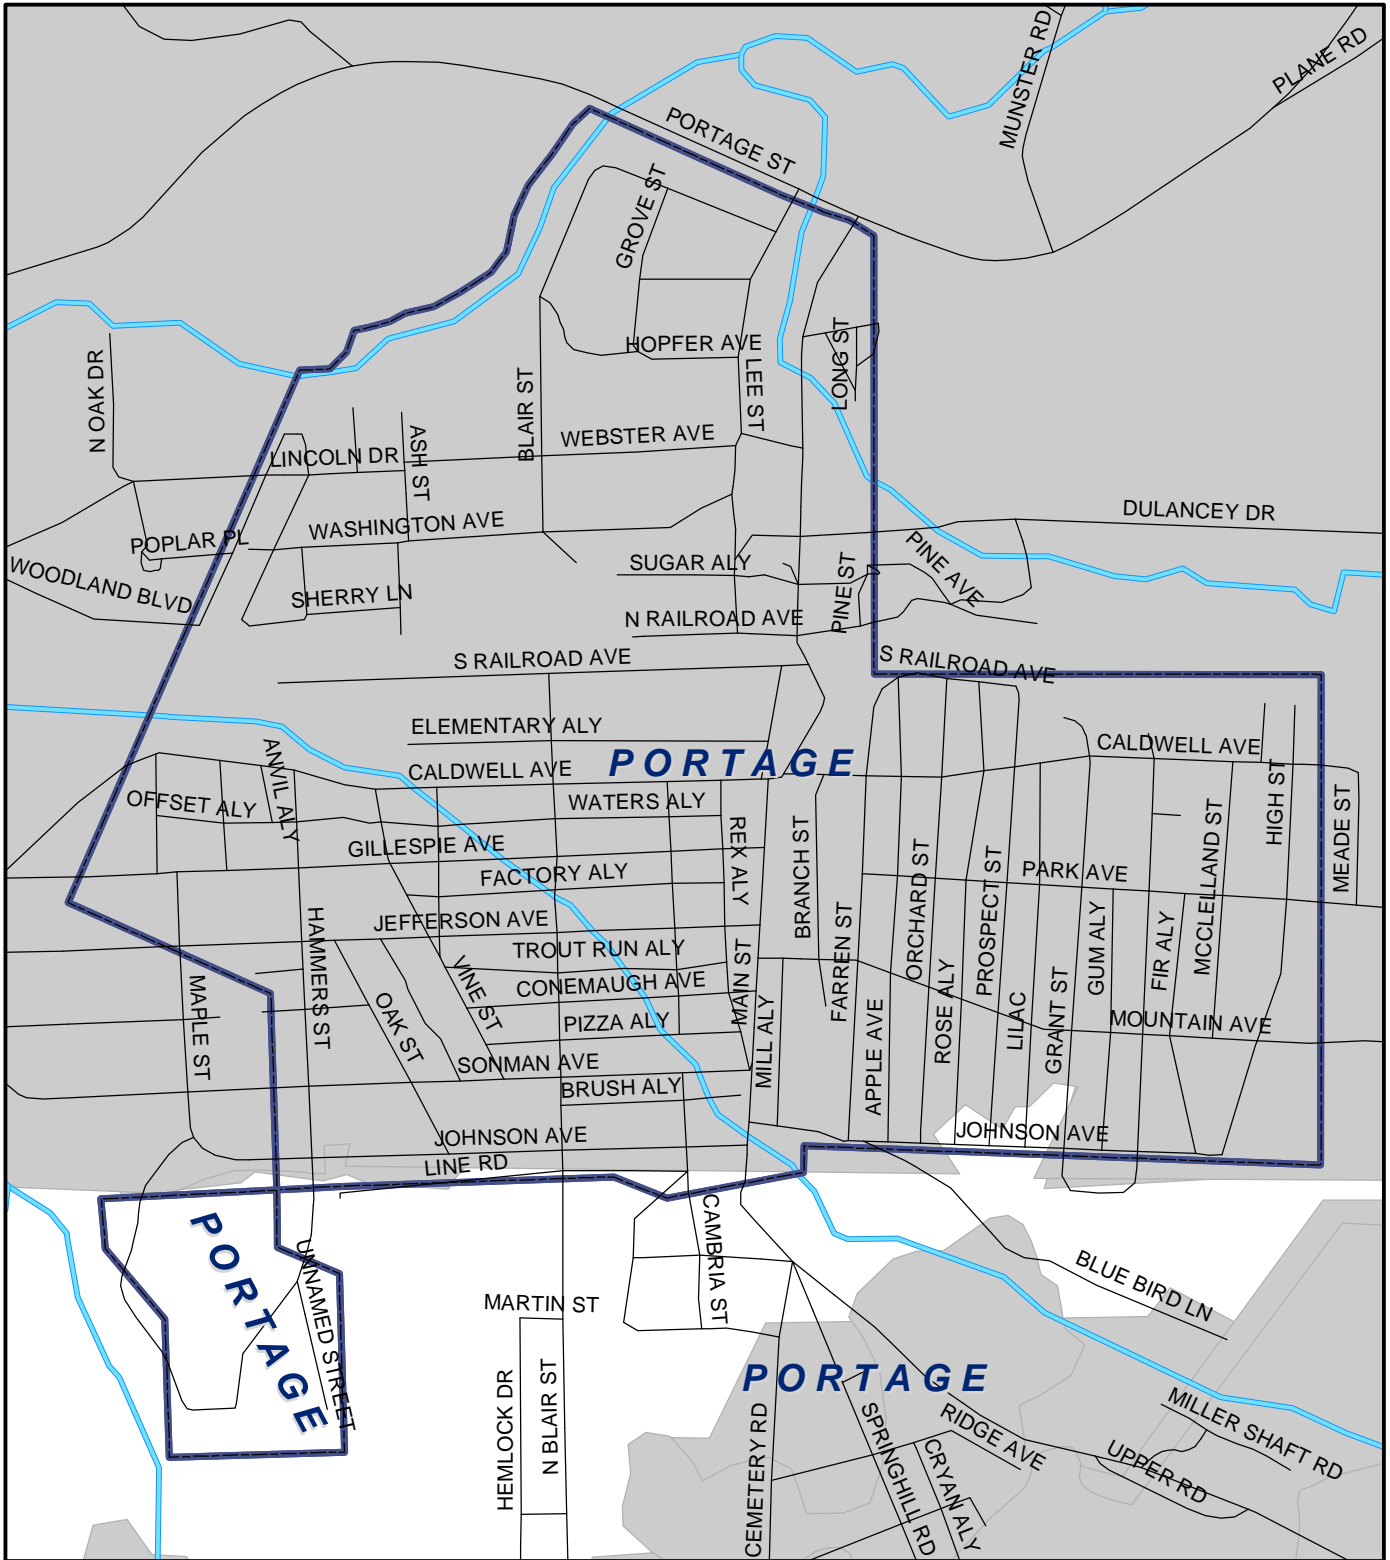

Portage Boro, Cambria County

Legend

- Municipality Boundary
- Undermined Area

This map was prepared using information considered to be the best historical data available.

The Department cannot verify the accuracy or completeness of this information.