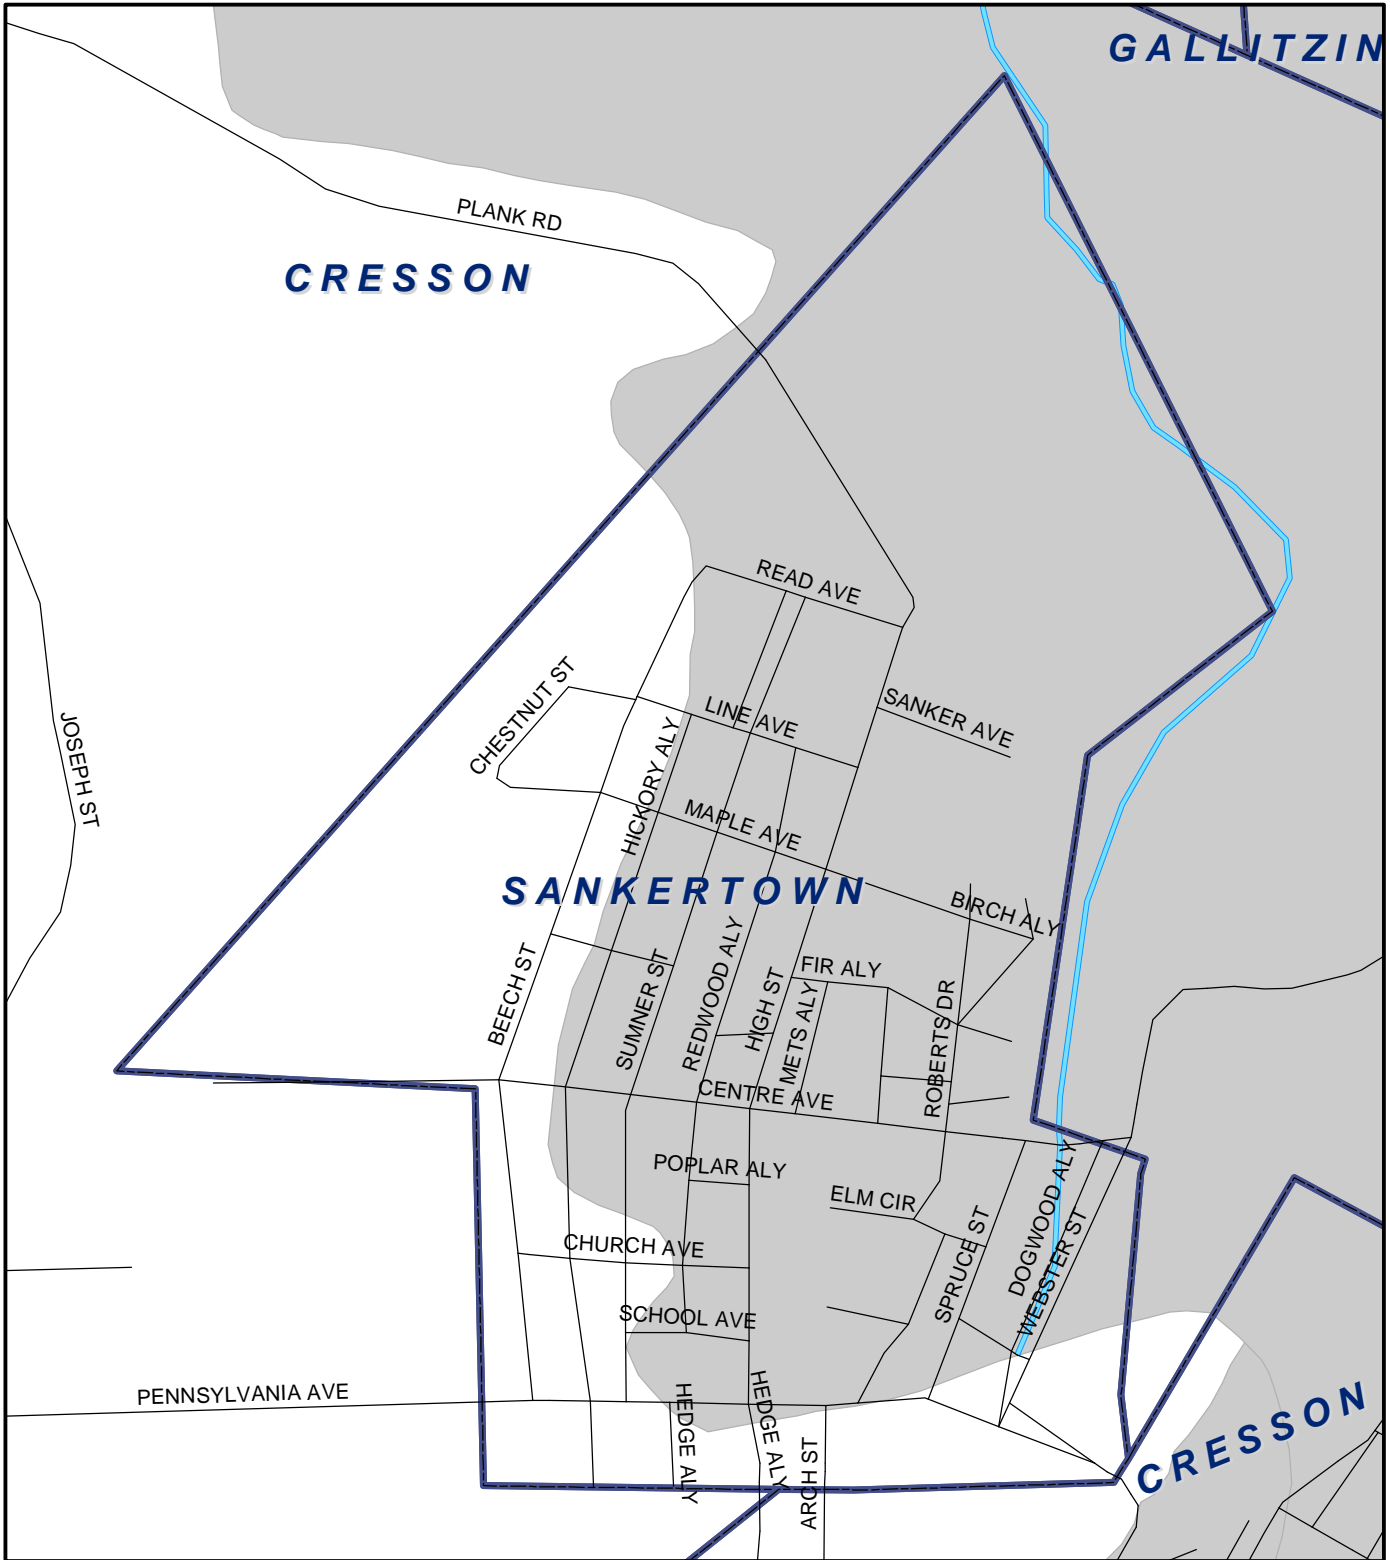

Sankertown Boro, Cambria County

Legend

-  Municipality Boundary
-  Undermined Area

This map was prepared using information considered to be the best historical data available.

The Department cannot verify the accuracy or completeness of this information.