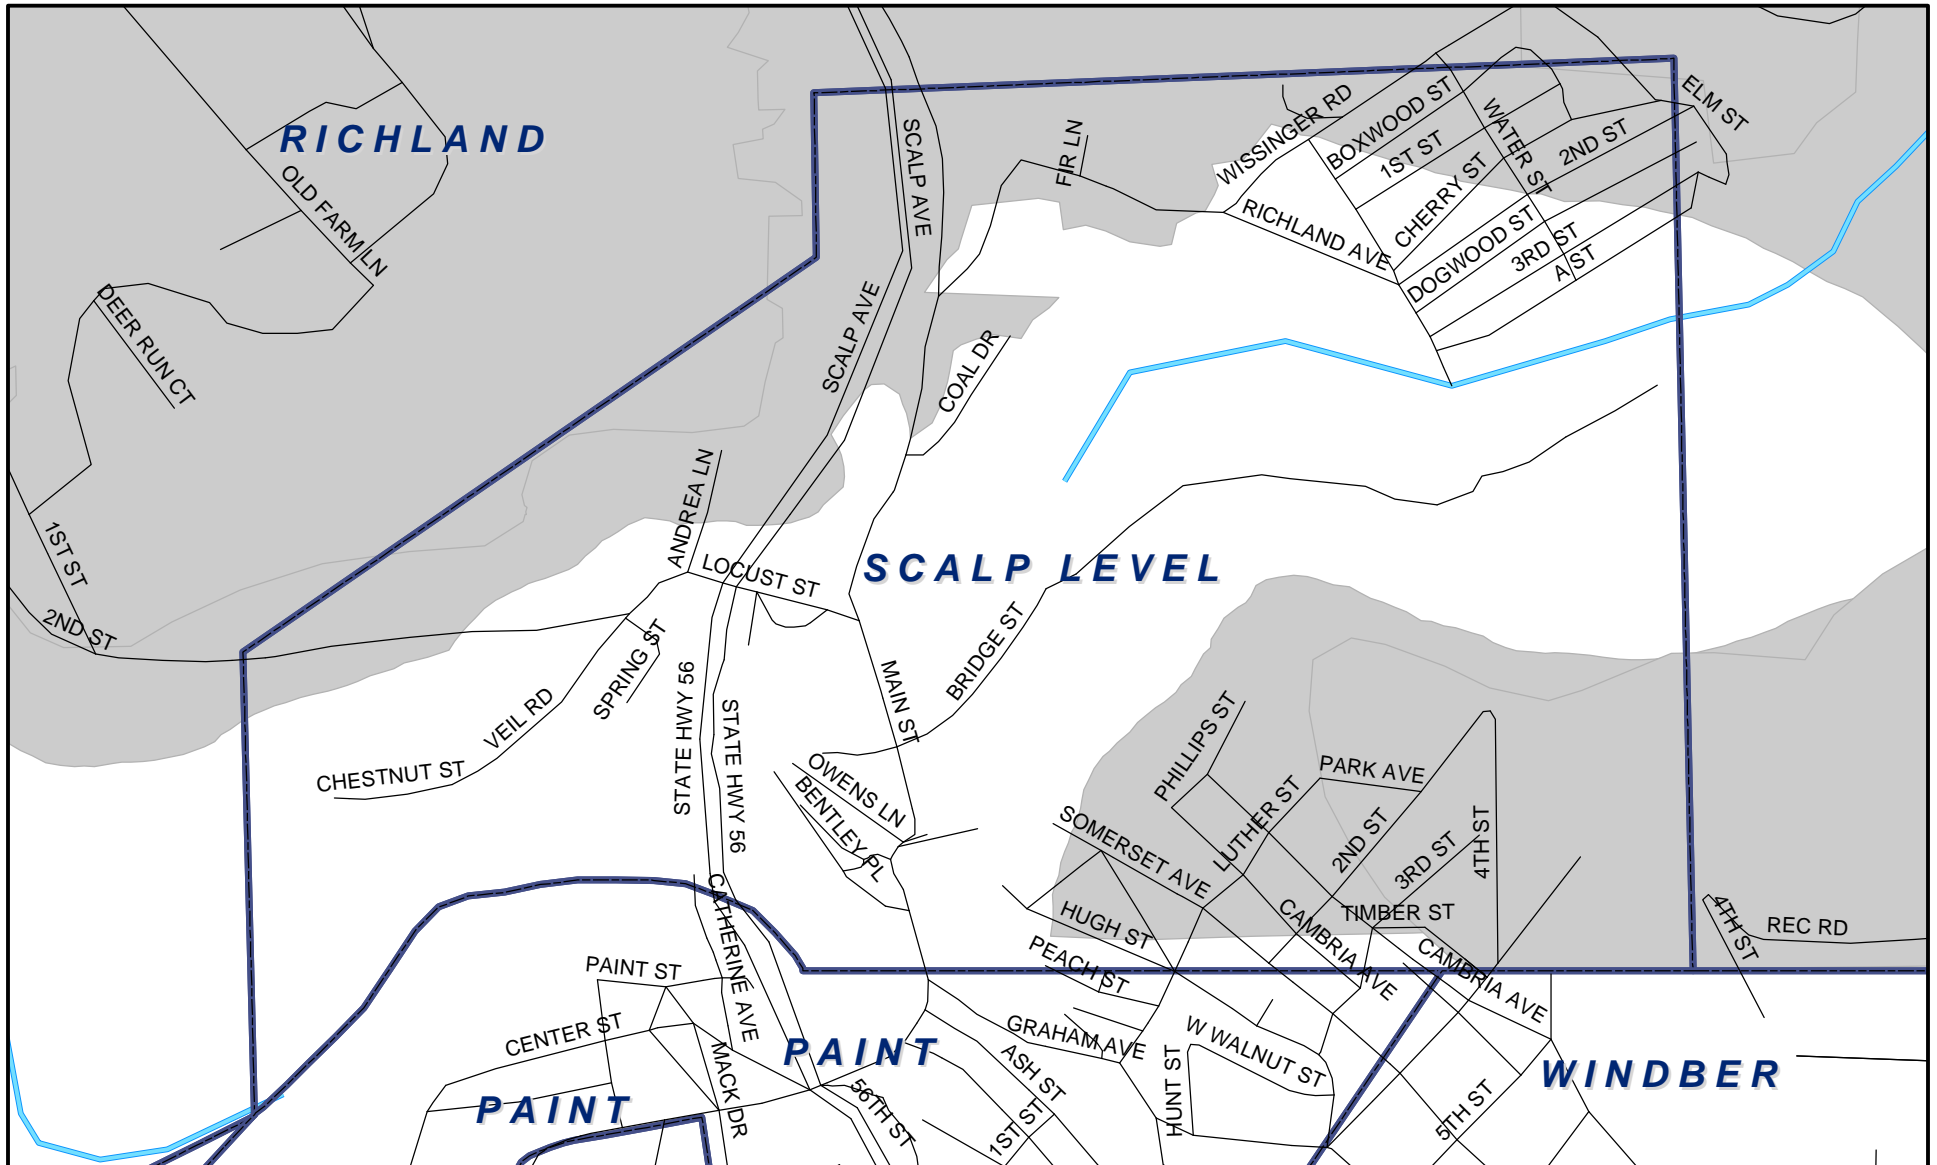

Scalp Level Boro, Cambria County

Legend

- Municipality Boundary
- Undermined Area

This map was prepared using information considered to be the best historical data available.

The Department cannot verify the accuracy or completeness of this information.