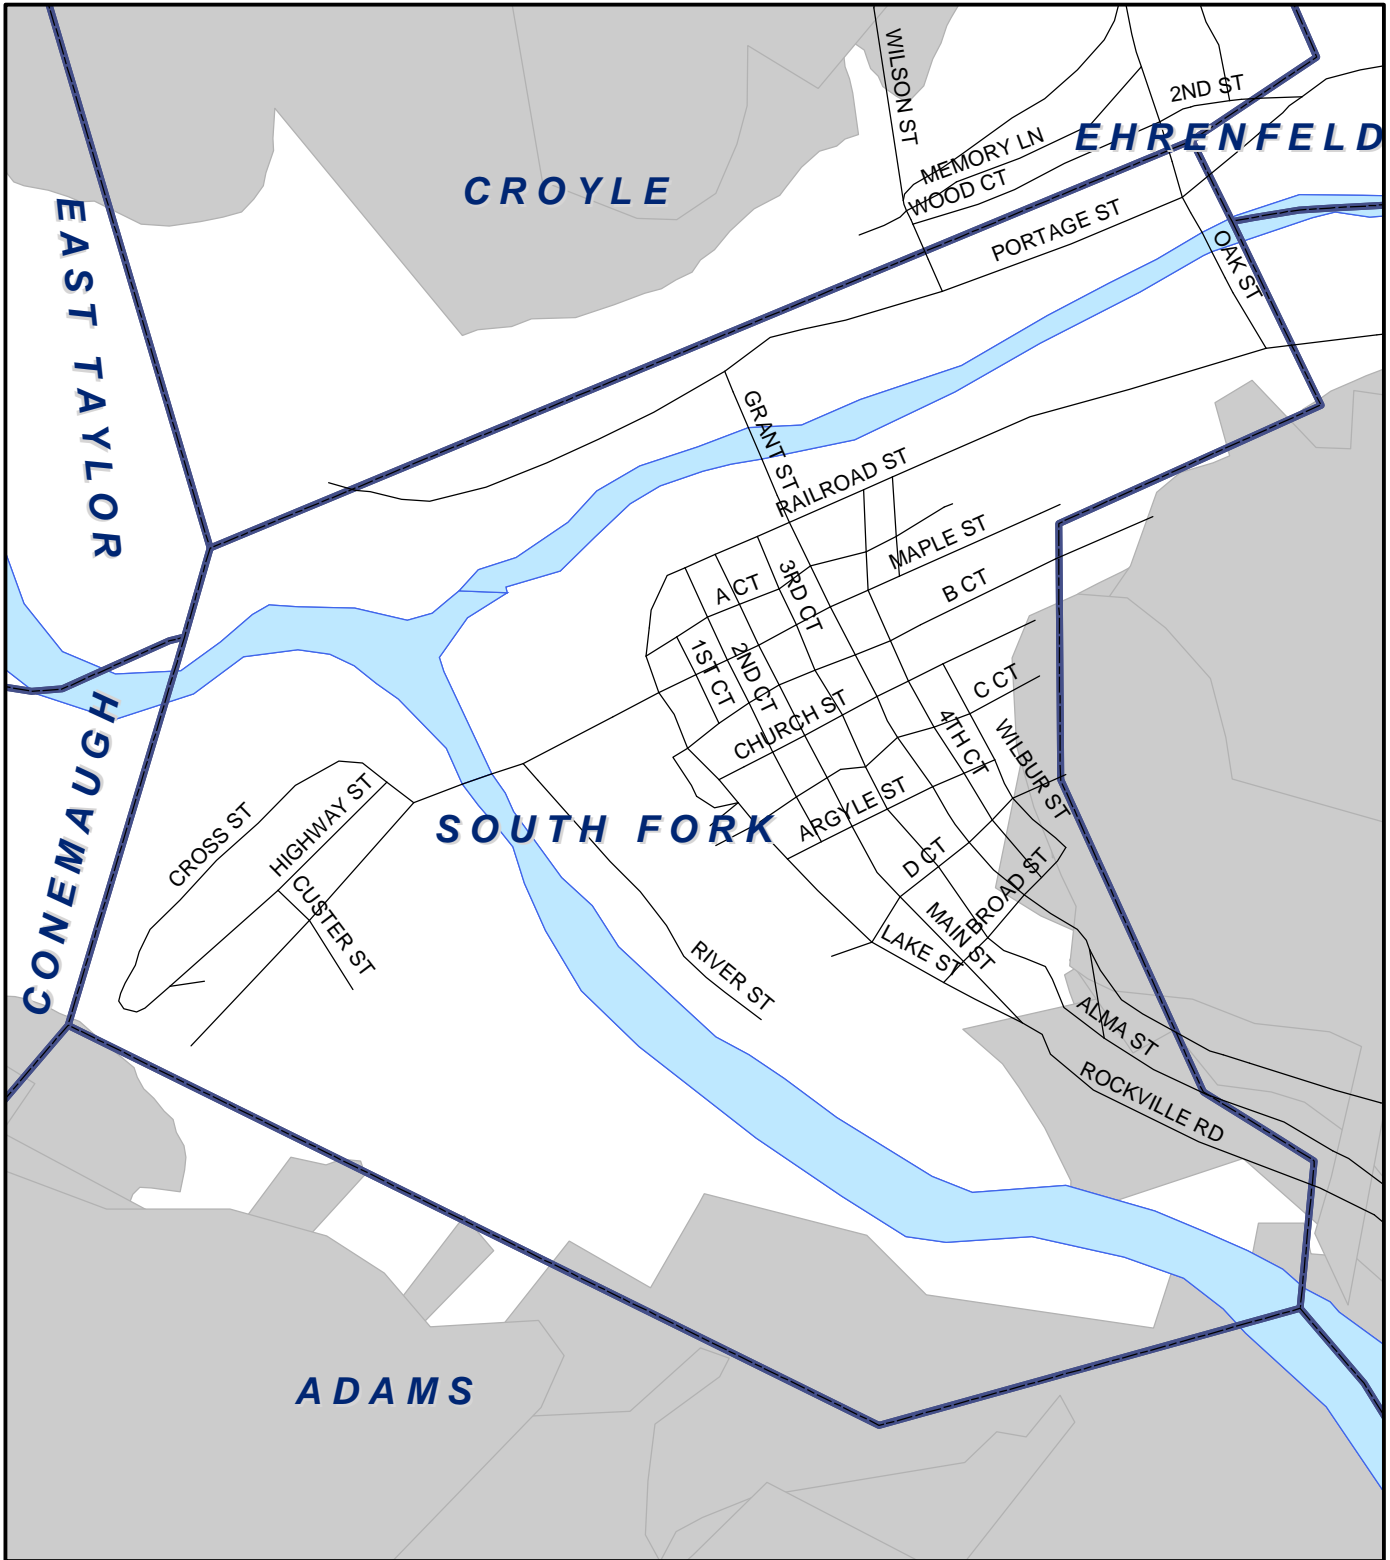

South Fork Boro, Cambria County

Legend

-  Municipality Boundary
-  Undermined Area

This map was prepared using information considered to be the best historical data available.

The Department cannot verify the accuracy or completeness of this information.