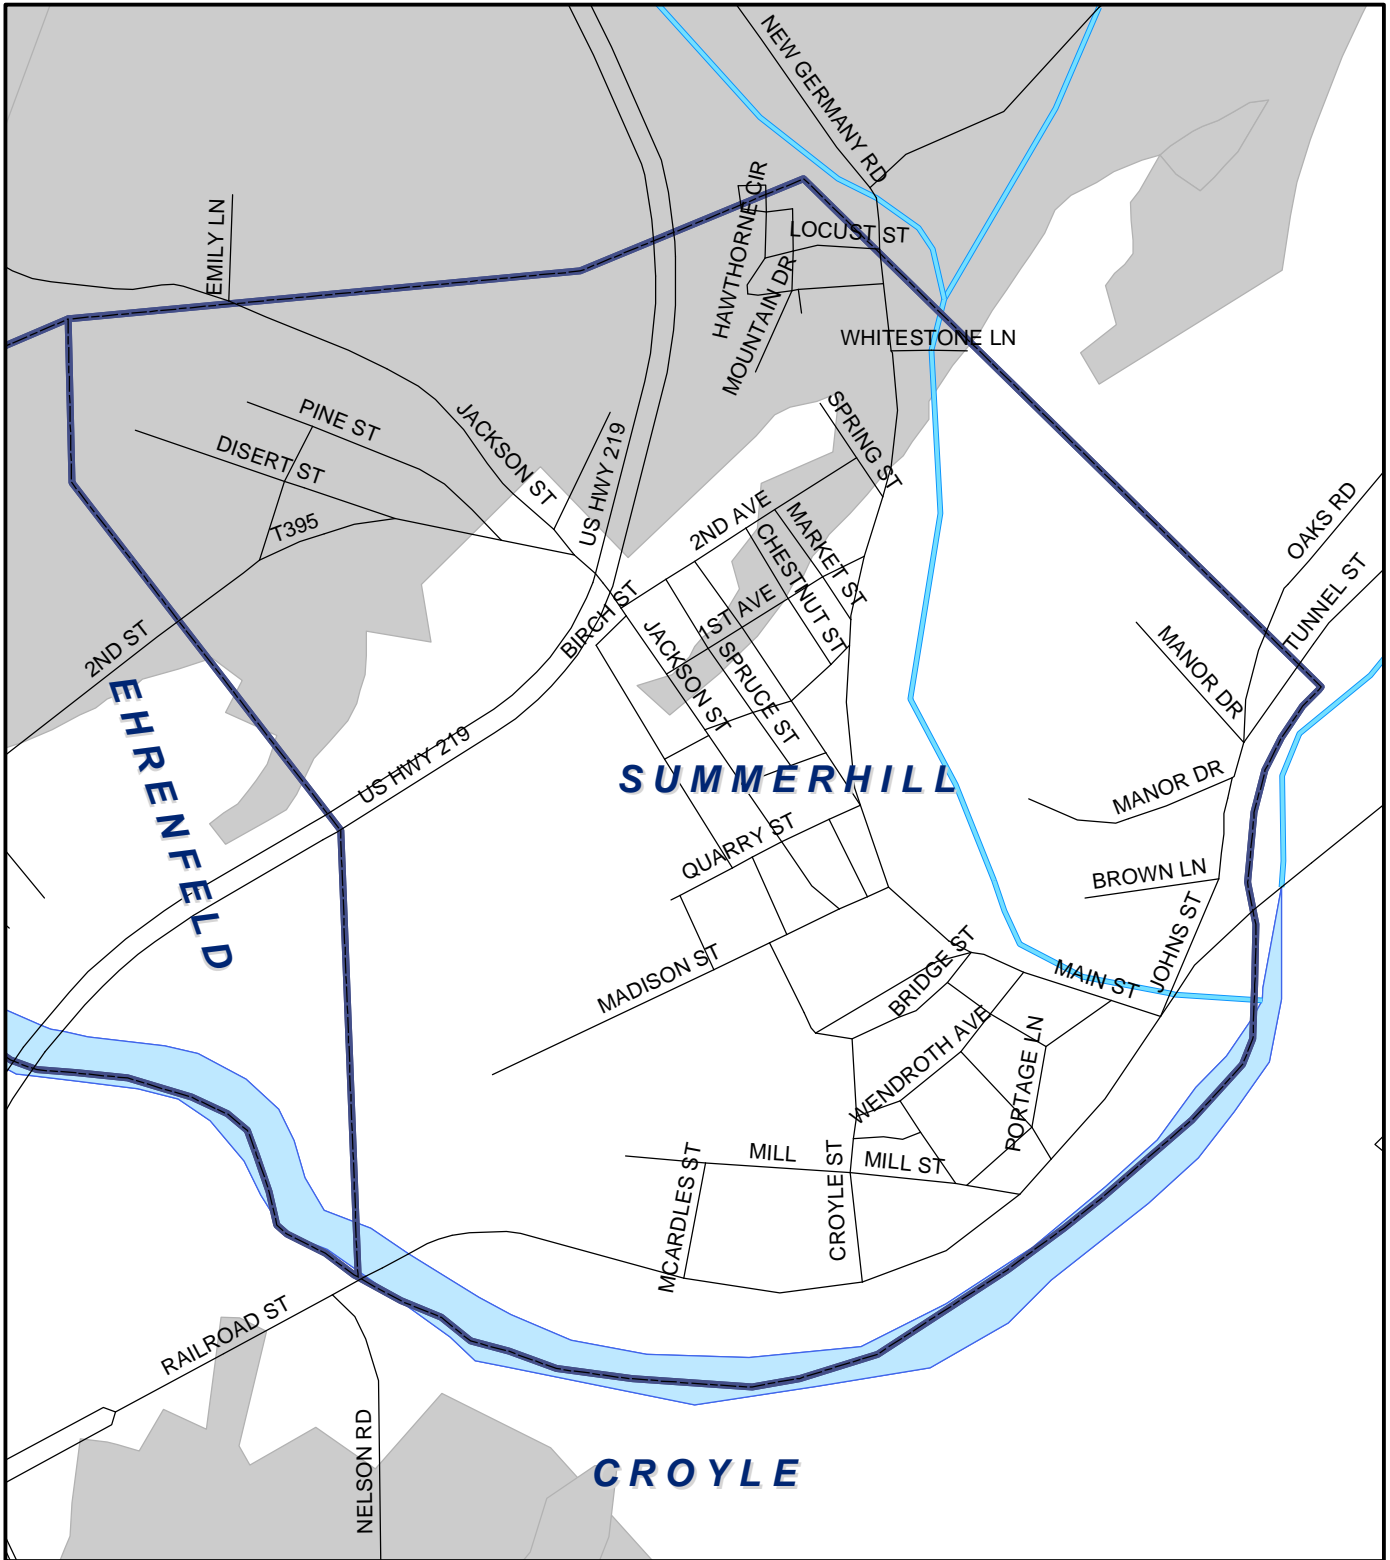

Summerhill Boro, Cambria County

Legend

-  Municipality Boundary
-  Undermined Area

This map was prepared using information considered to be the best historical data available.

The Department cannot verify the accuracy or completeness of this information.