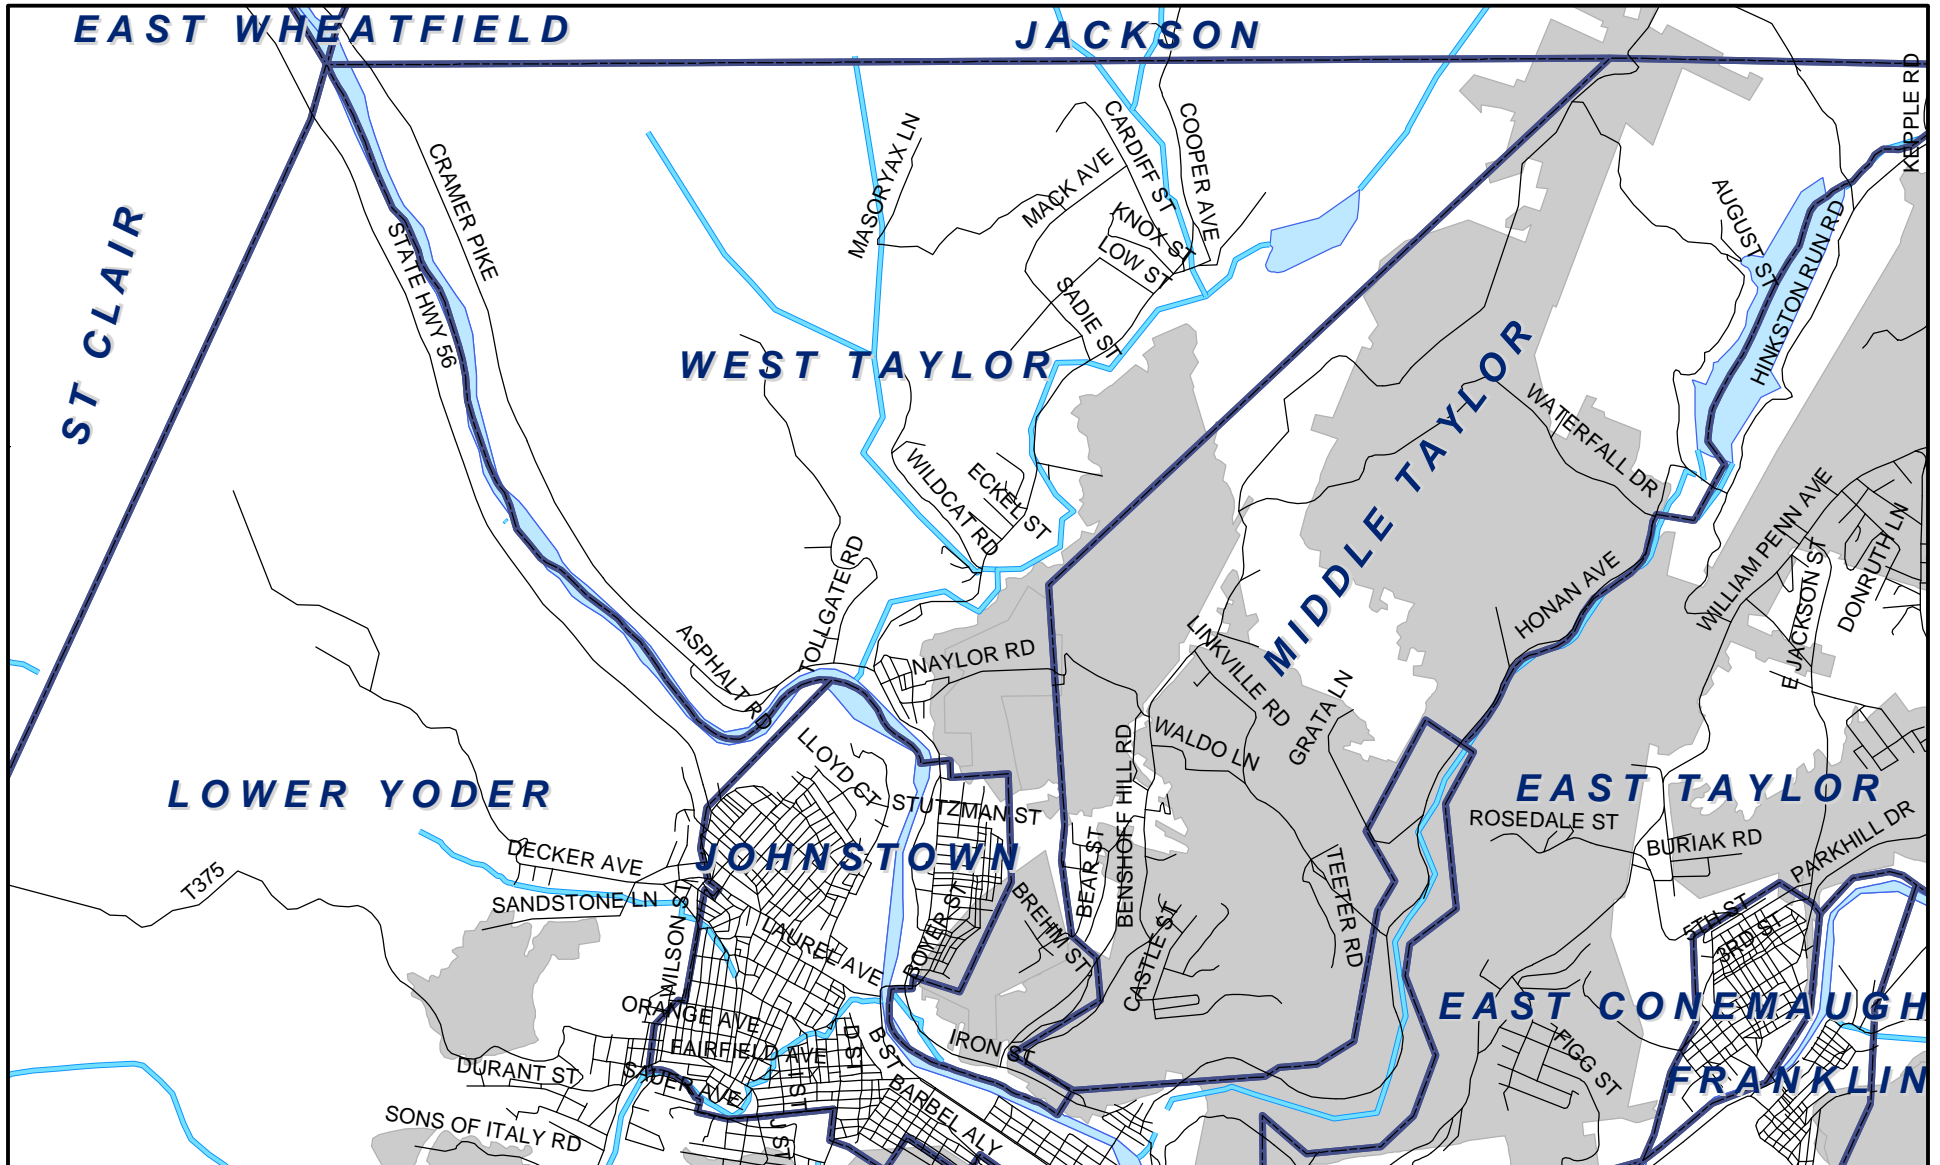

West Taylor Twp, Cambria County

Legend

-  Municipality Boundary
-  Undermined Area

This map was prepared using information considered to be the best historical data available.

The Department cannot verify the accuracy or completeness of this information.