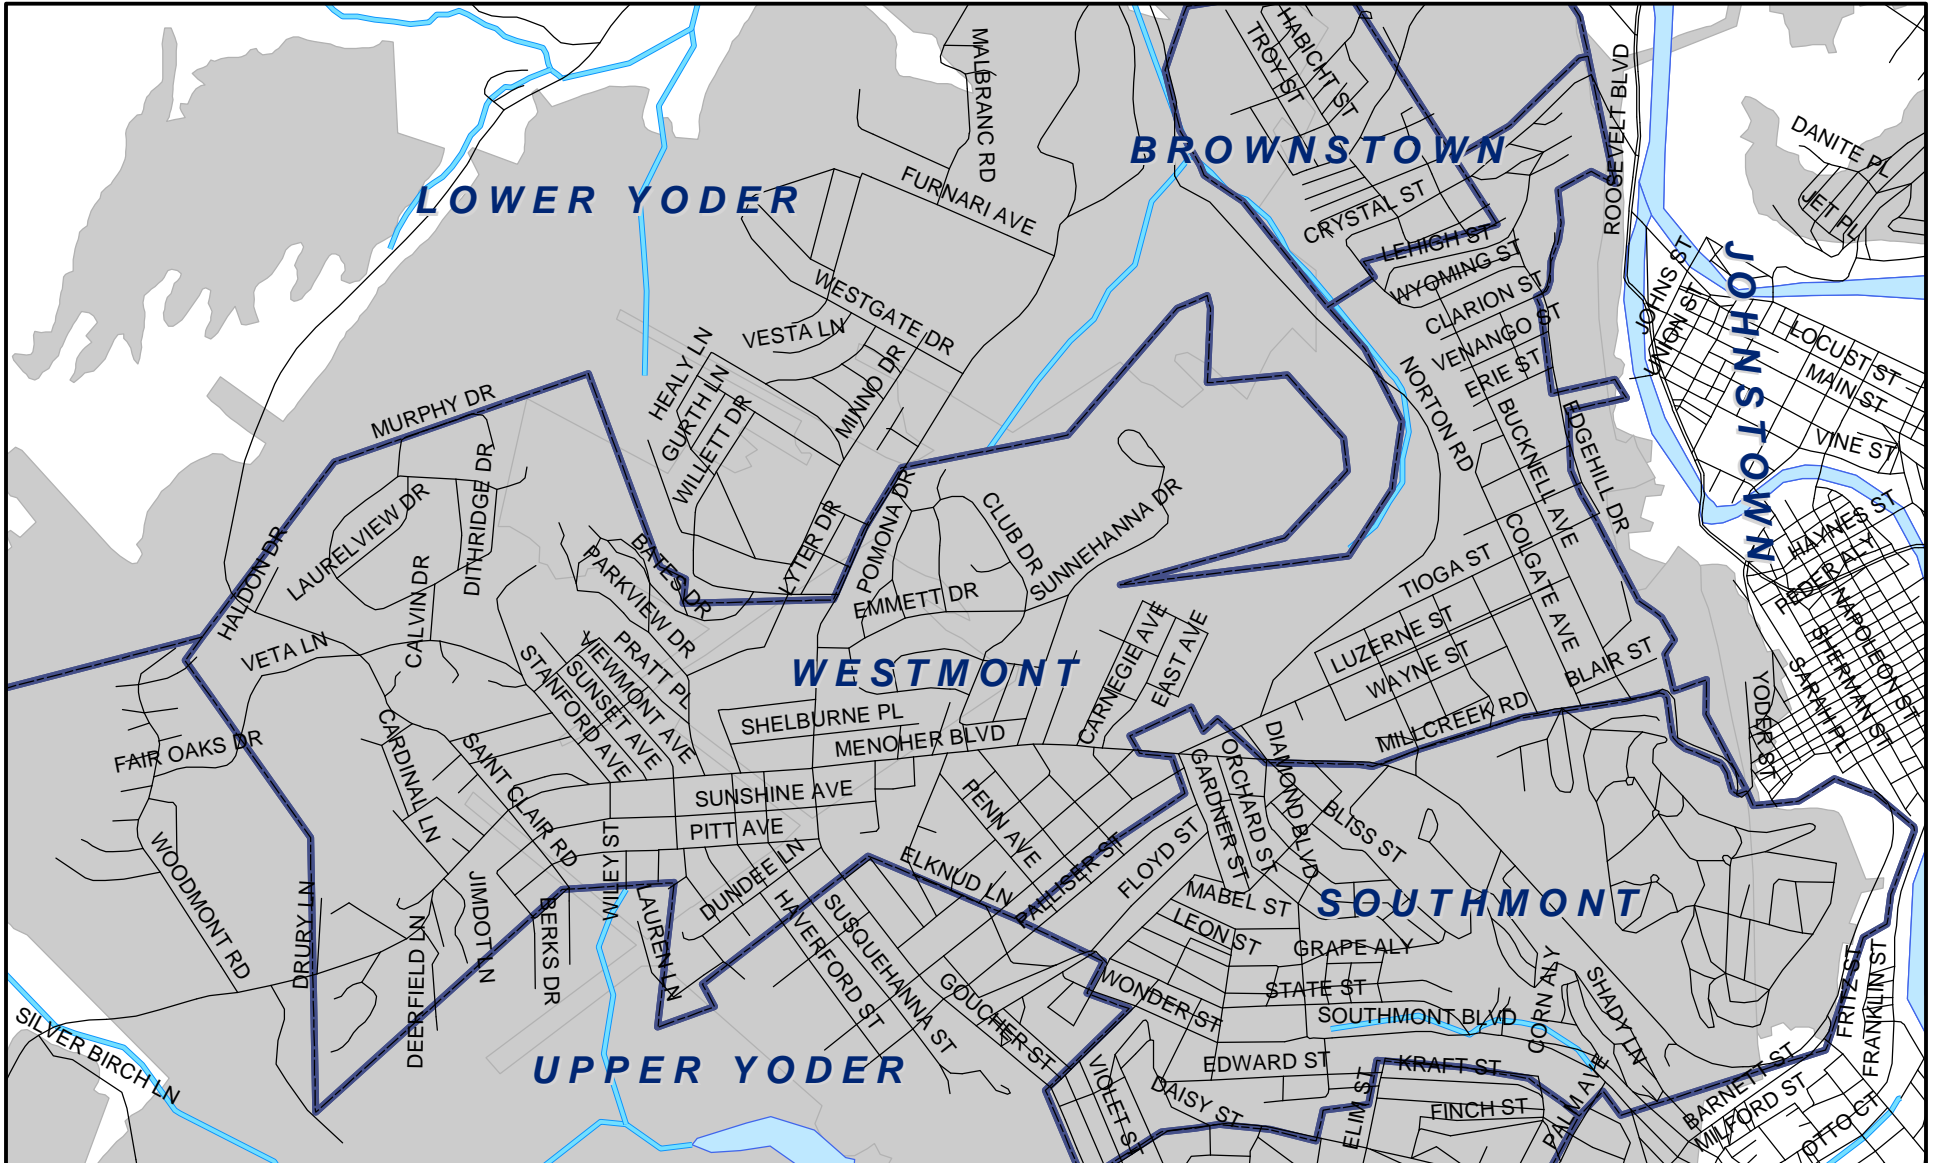

# Westmont Boro, Cambria County

**Legend**

- Municipality Boundary
- Undermined Area

This map was prepared using information considered to be the best historical data available.

The Department cannot verify the accuracy or completeness of this information.