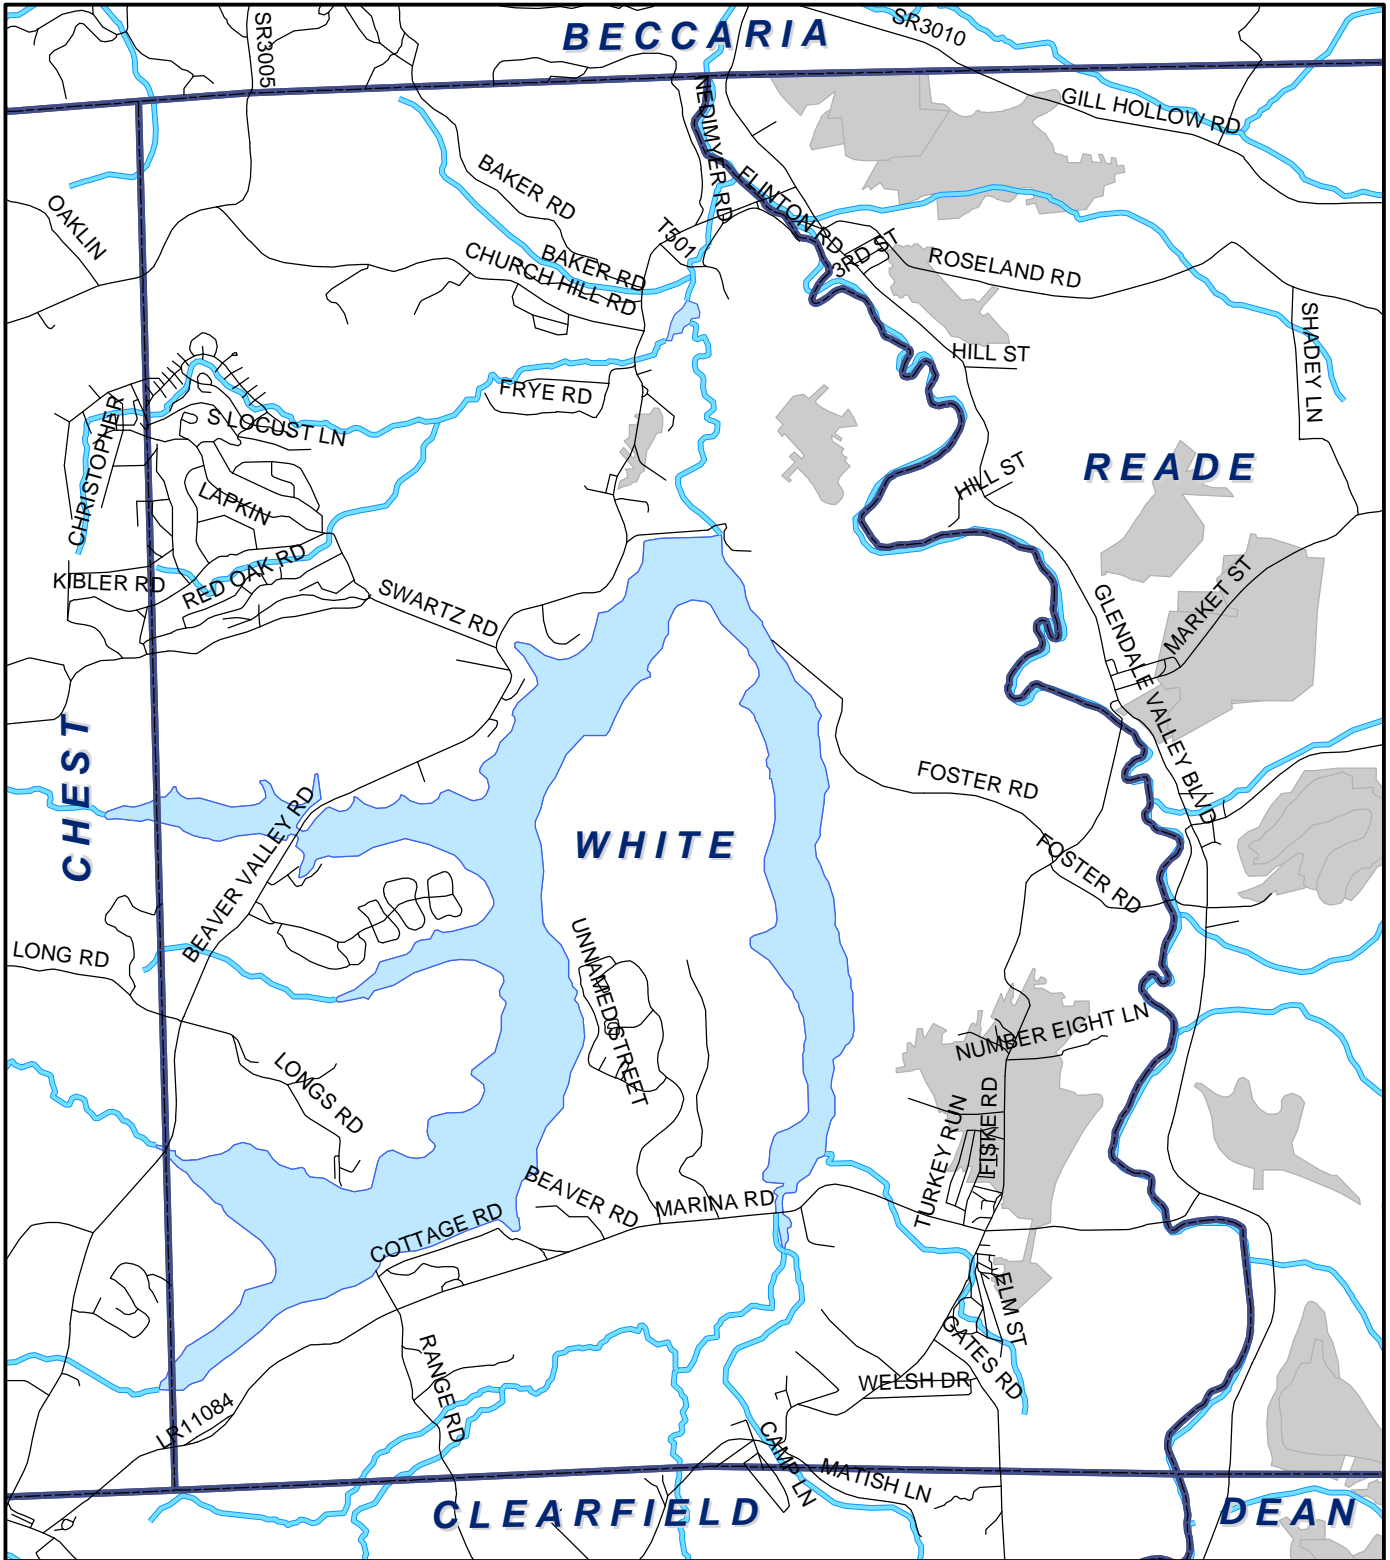

White Twp, Cambria County

Legend

- Municipality Boundary
- Undermined Area

This map was prepared using information considered to be the best historical data available.

The Department cannot verify the accuracy or completeness of this information.