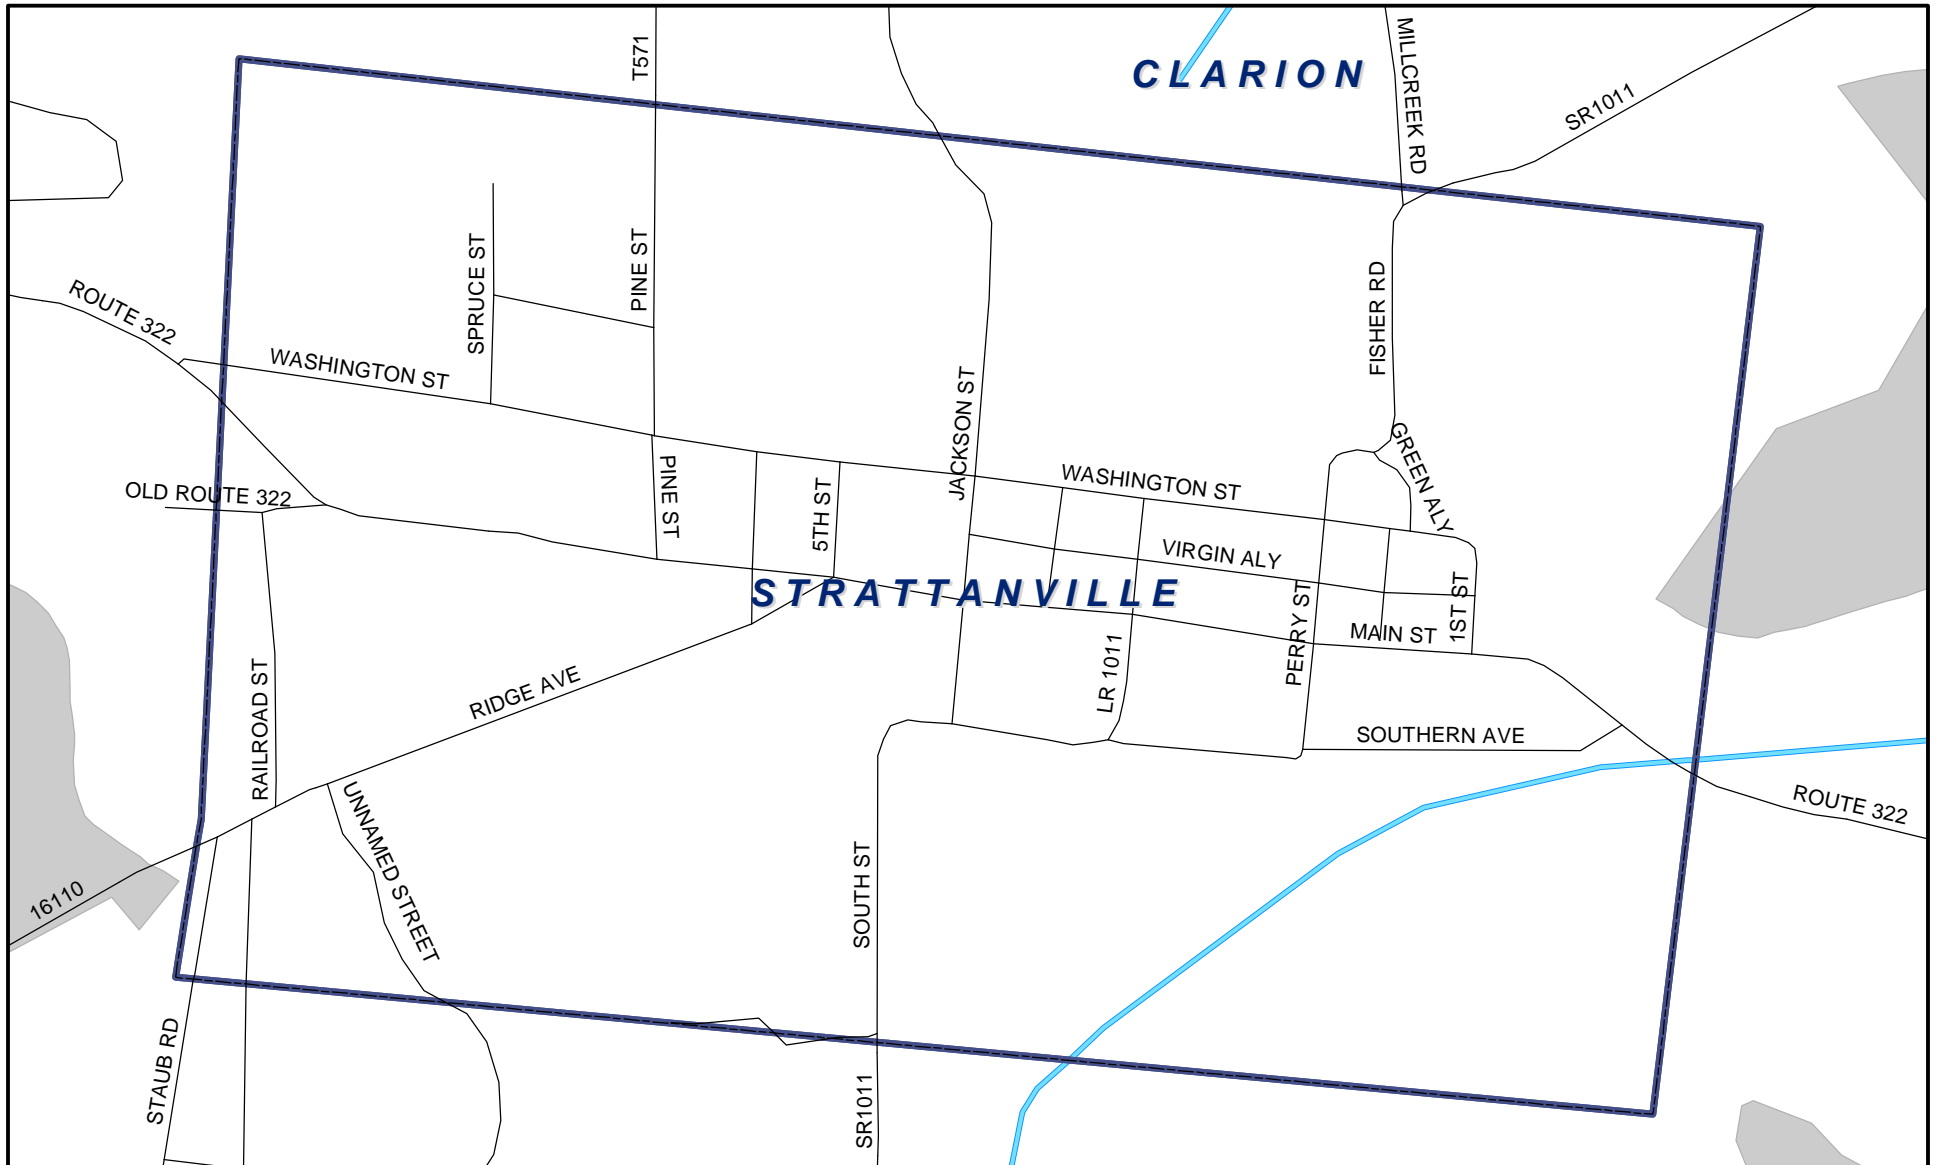

Strattanville Boro, Clarion County

Legend

-  Municipality Boundary
-  Undermined Area

This map was prepared using information considered to be the best historical data available.

The Department cannot verify the accuracy or completeness of this information.