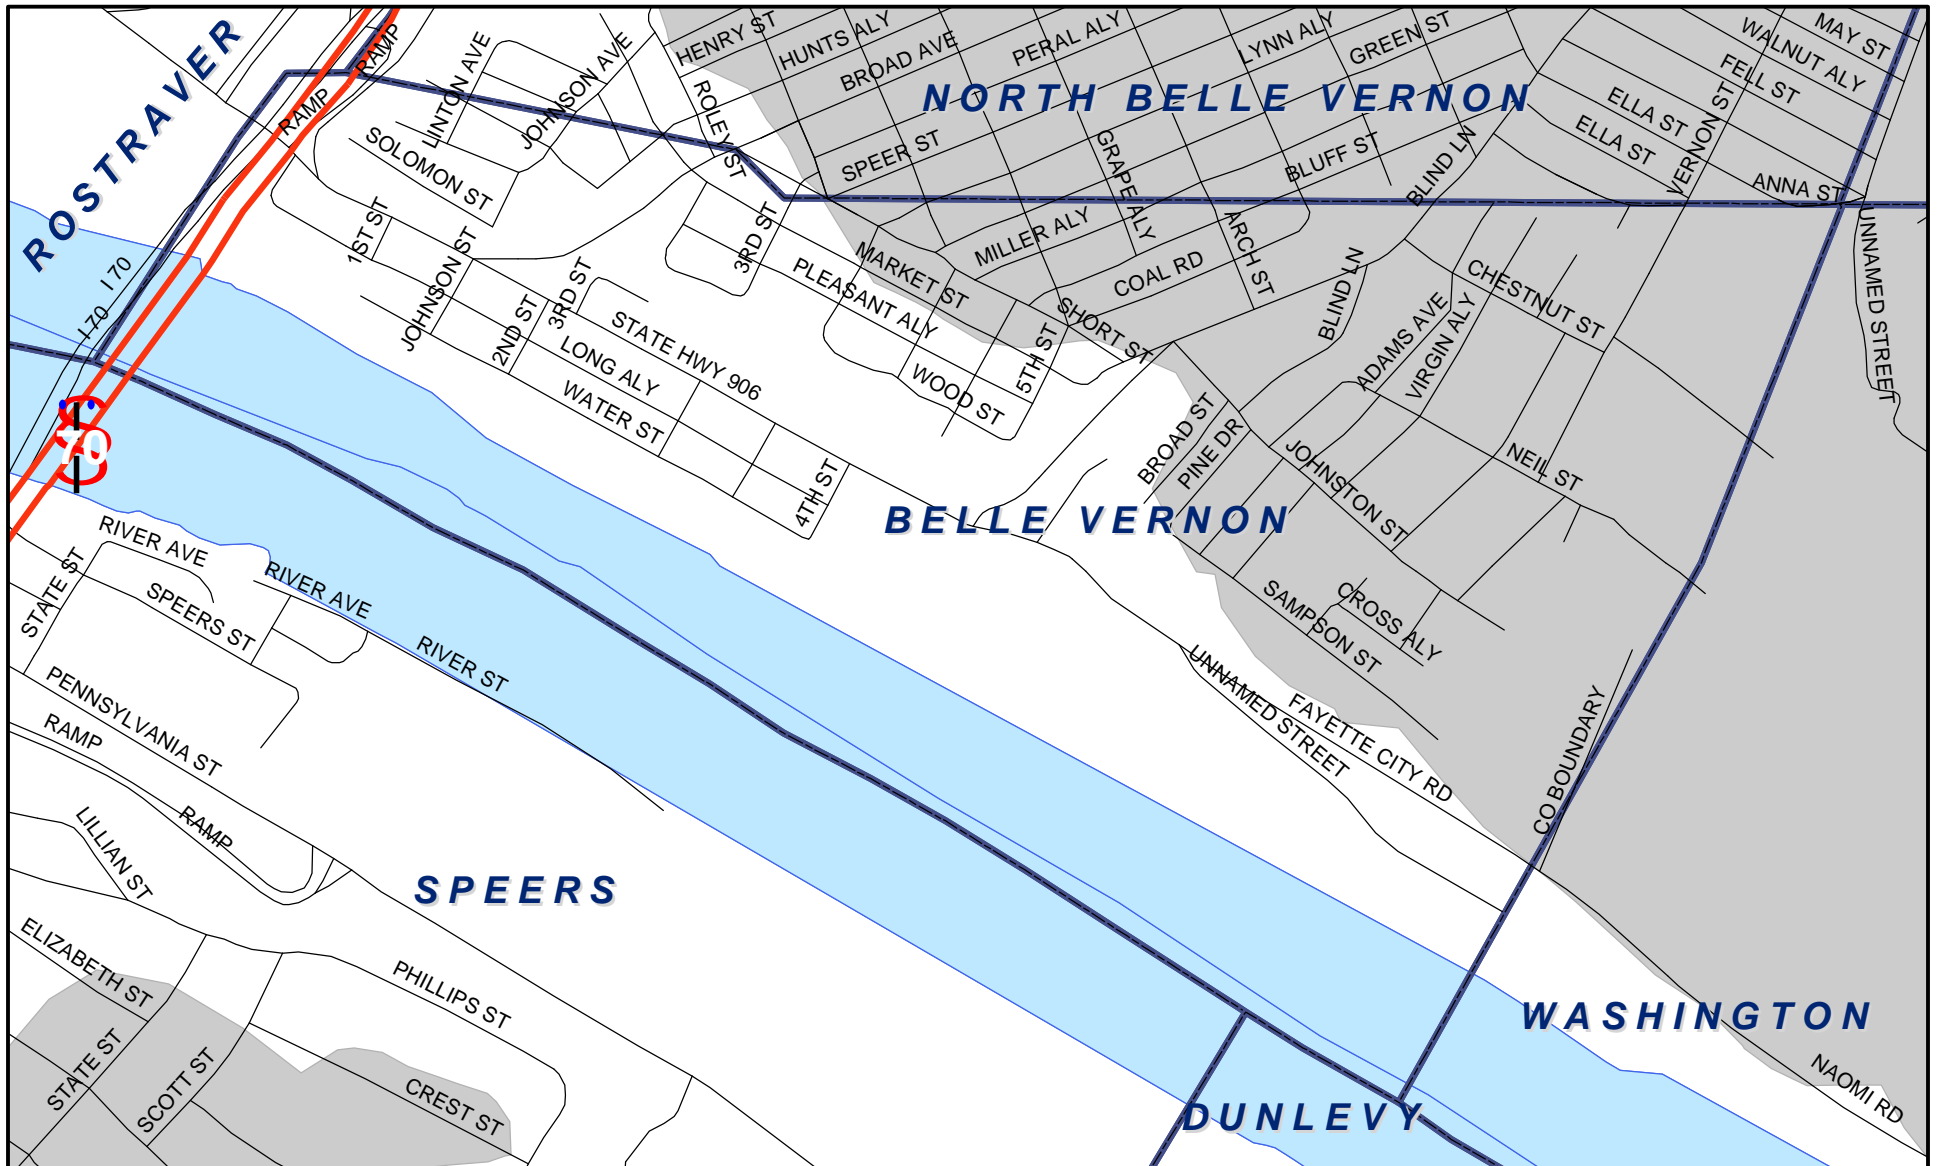

Belle Vernon Boro, Fayette County

Legend

- Municipality Boundary
- Undermined Area

This map was prepared using information considered to be the best historical data available.

The Department cannot verify the accuracy or completeness of this information.