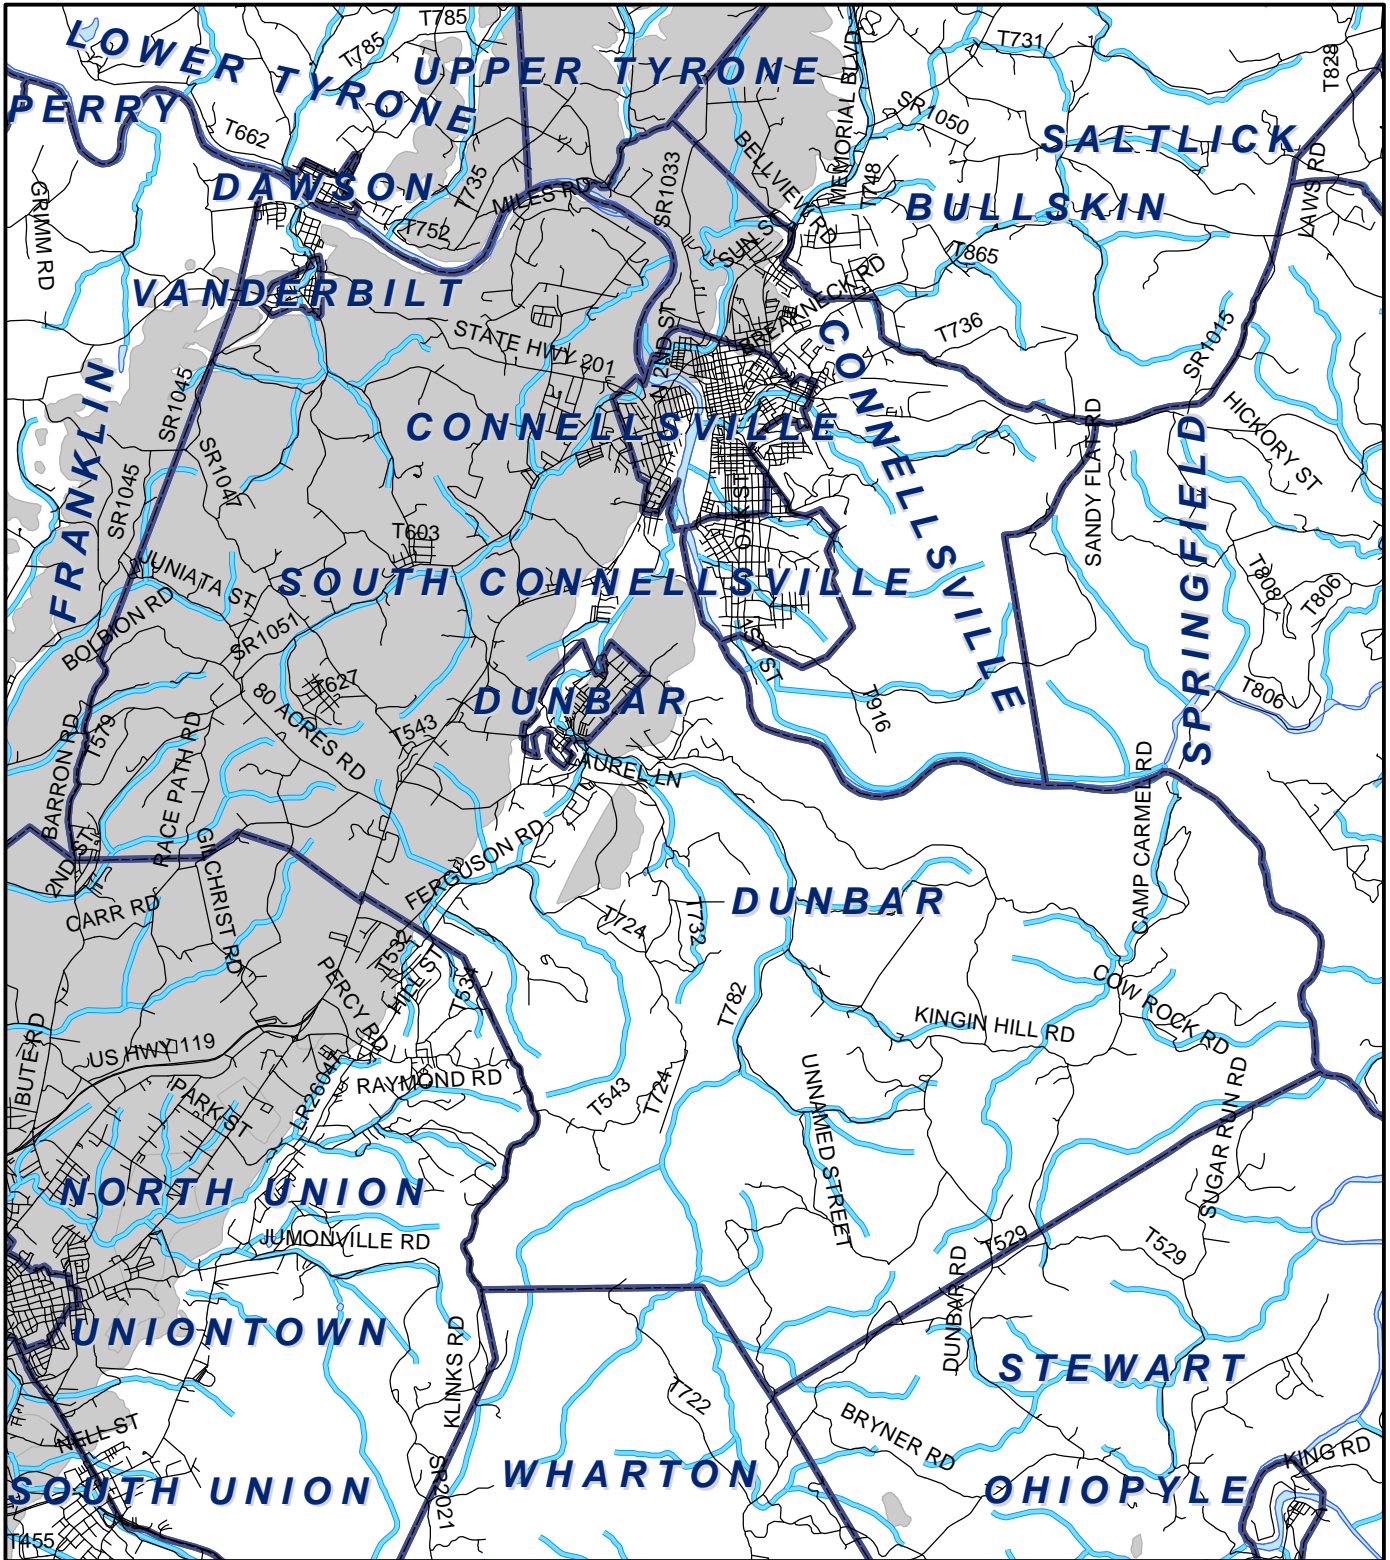

Dunbar Twp, Fayette County

Legend

-  Municipality Boundary
-  Undermined Area

This map was prepared using information considered to be the best historical data available.

The Department cannot verify the accuracy or completeness of this information.