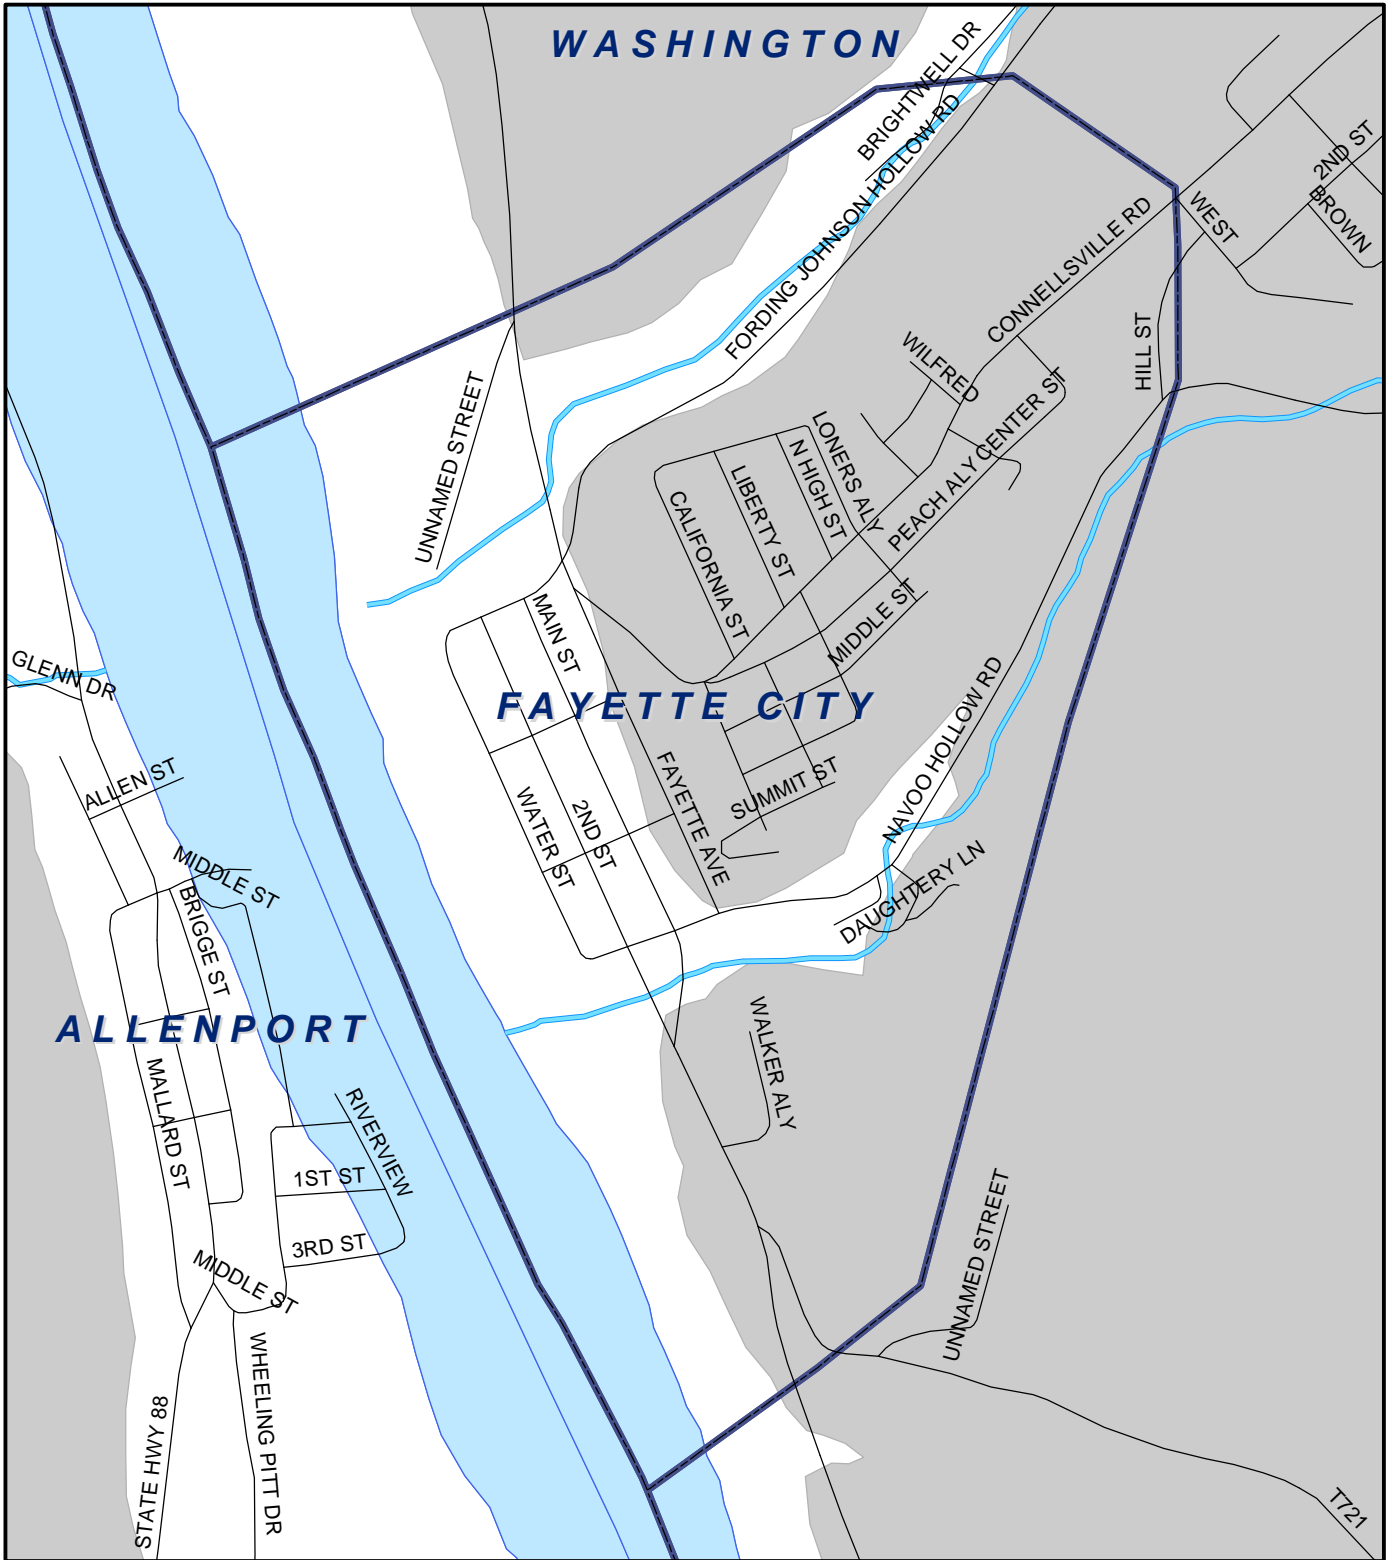

# Fayette City Boro, Fayette County

## Legend

-  Municipality Boundary
-  Undermined Area

This map was prepared using information considered to be the best historical data available.

The Department cannot verify the accuracy or completeness of this information.