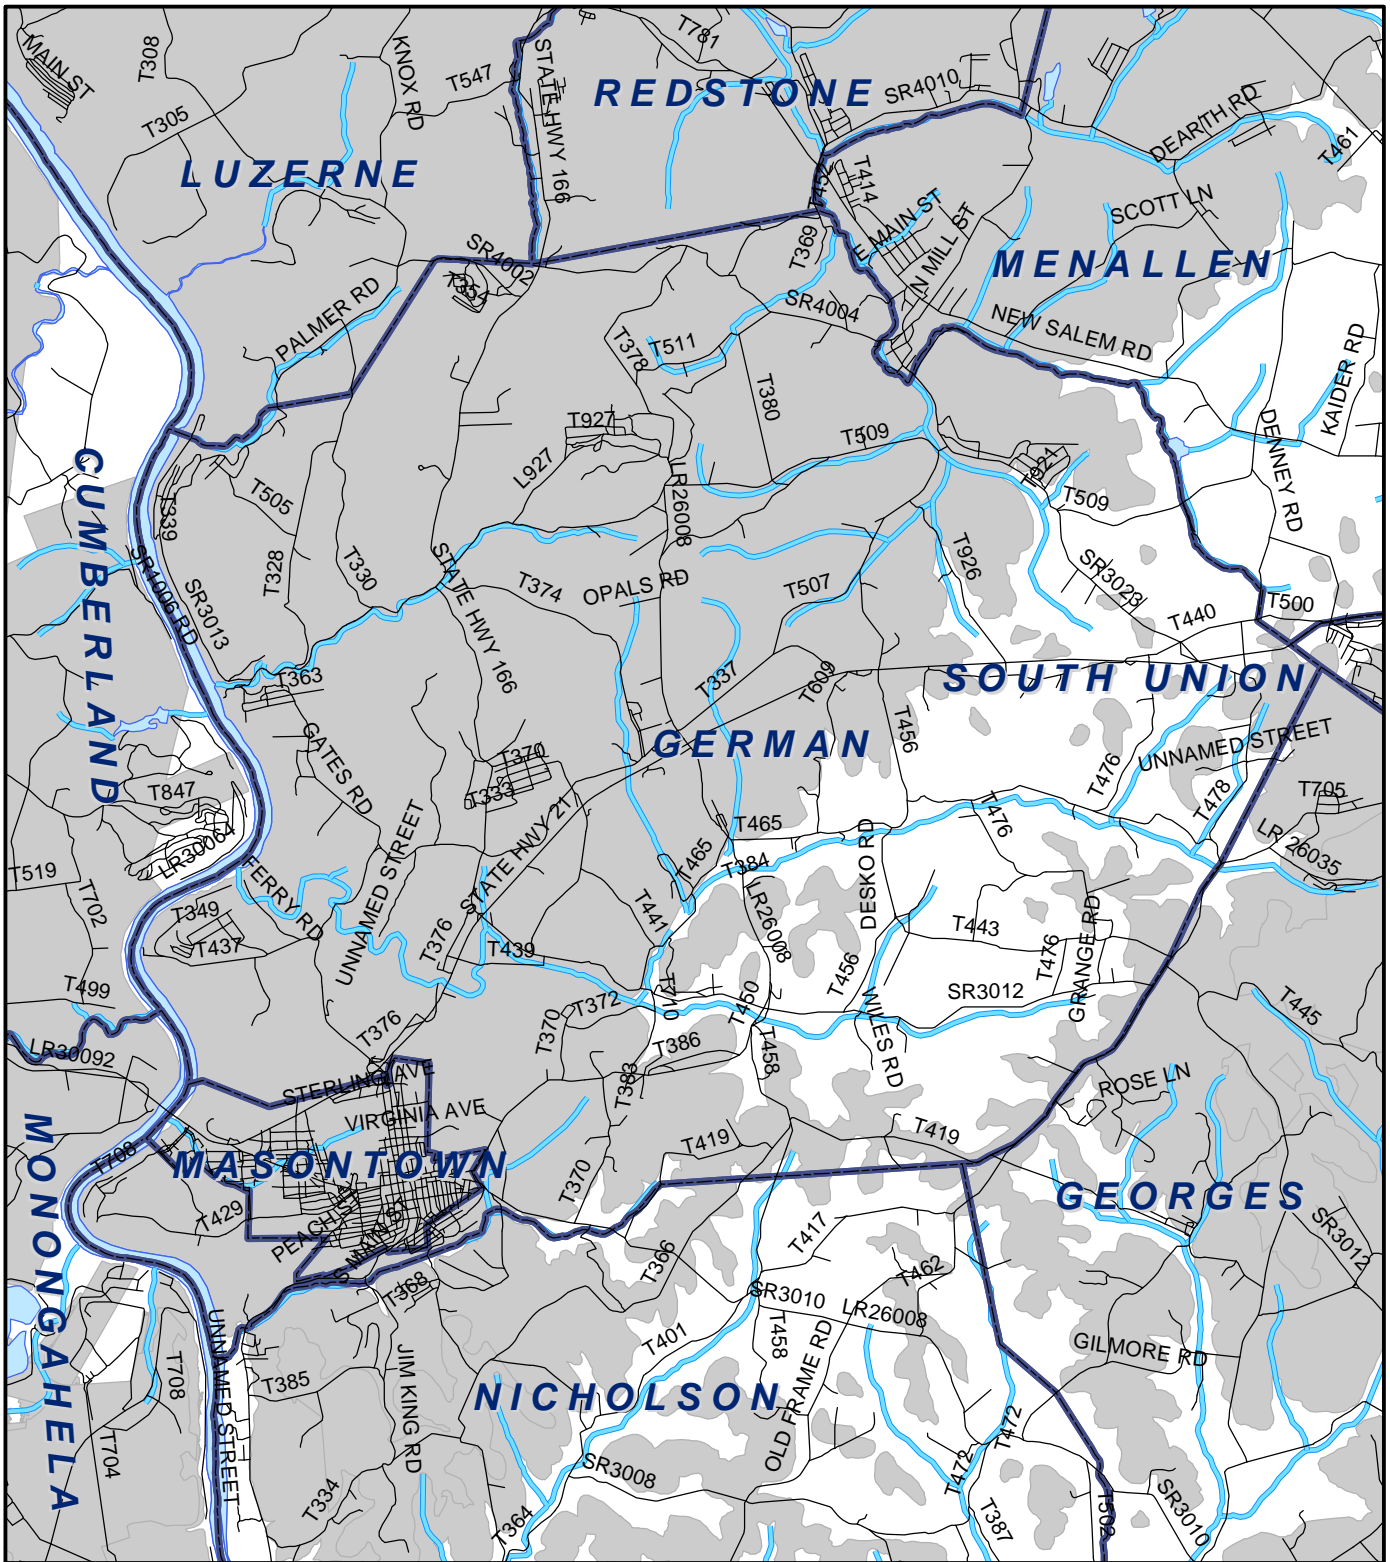

German Twp, Fayette County

Legend

- Municipality Boundary
- Undermined Area

This map was prepared using information considered to be the best historical data available.

The Department cannot verify the accuracy or completeness of this information.