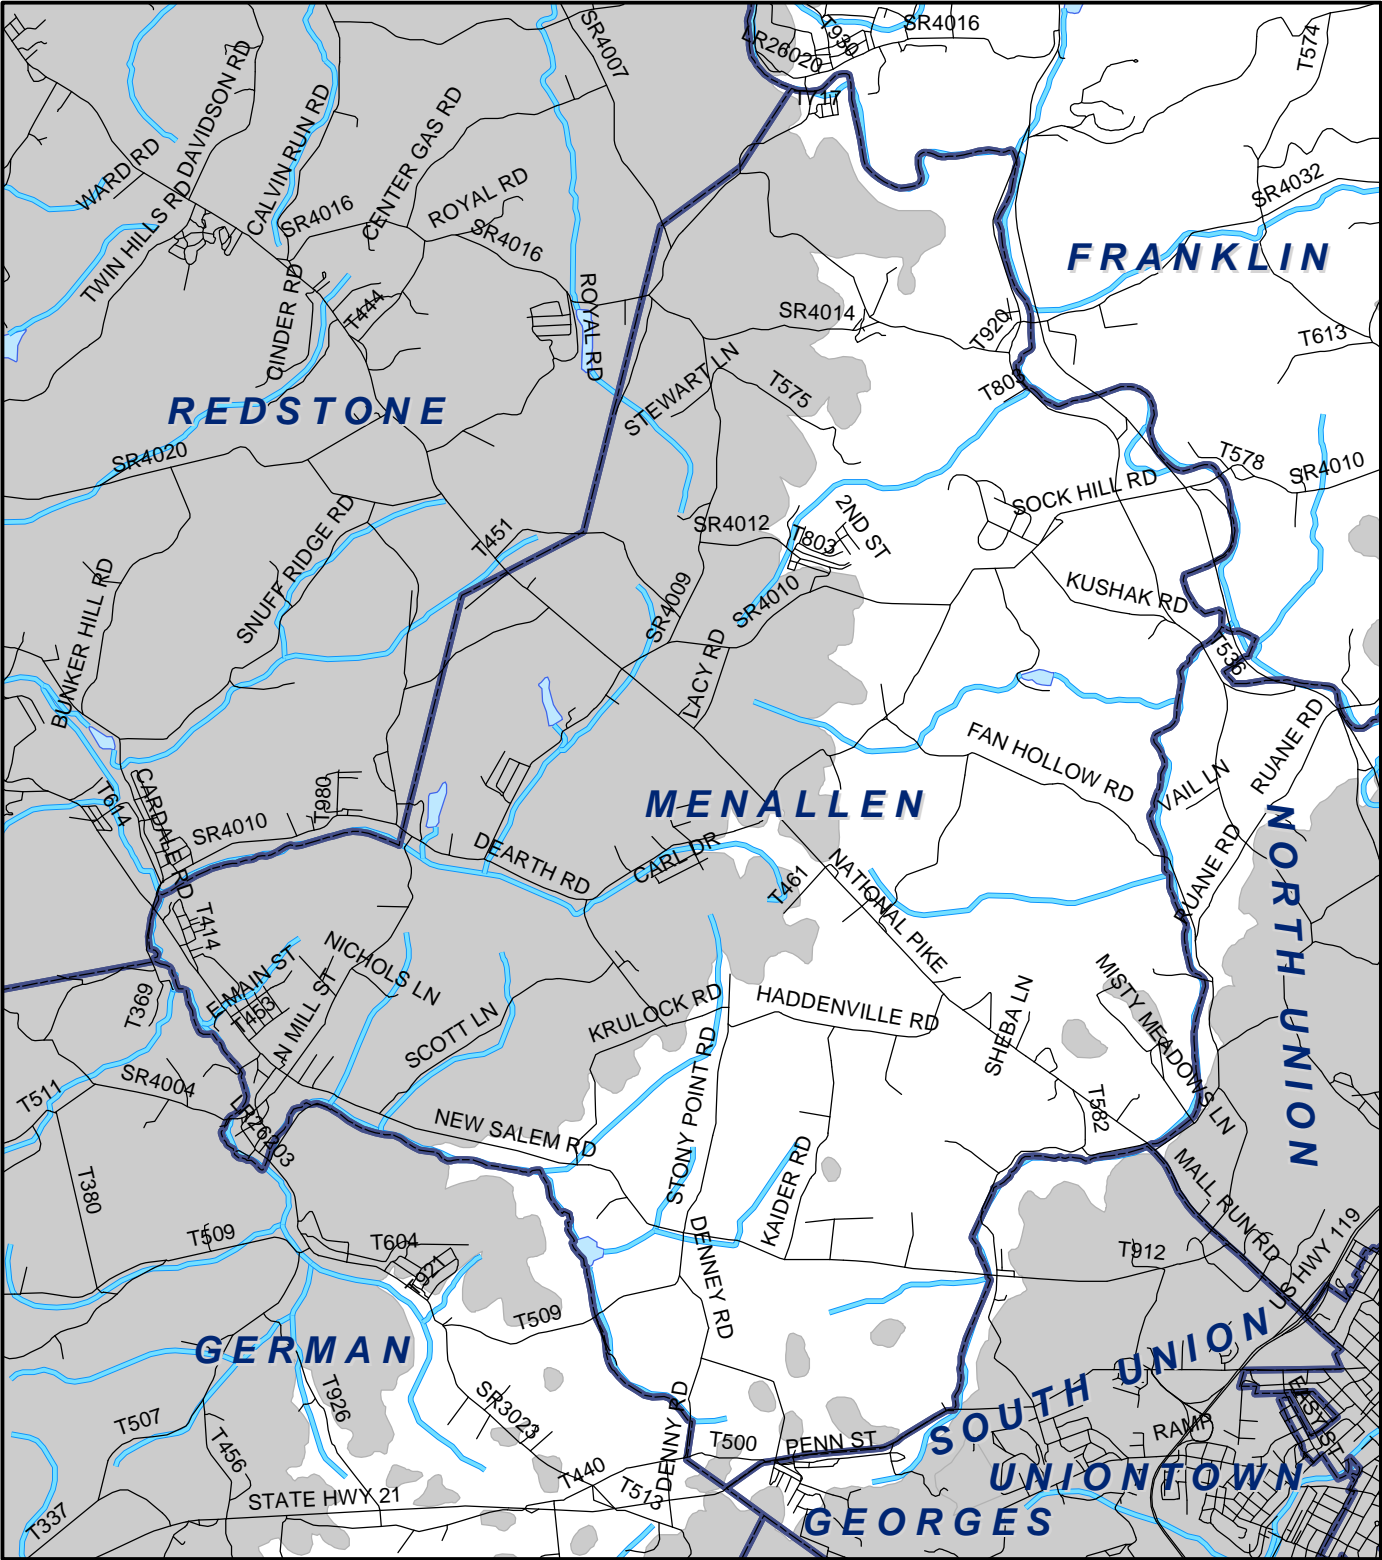

Menallen Twp, Fayette County

Legend

- Municipality Boundary
- Undermined Area

This map was prepared using information considered to be the best historical data available.

The Department cannot verify the accuracy or completeness of this information.