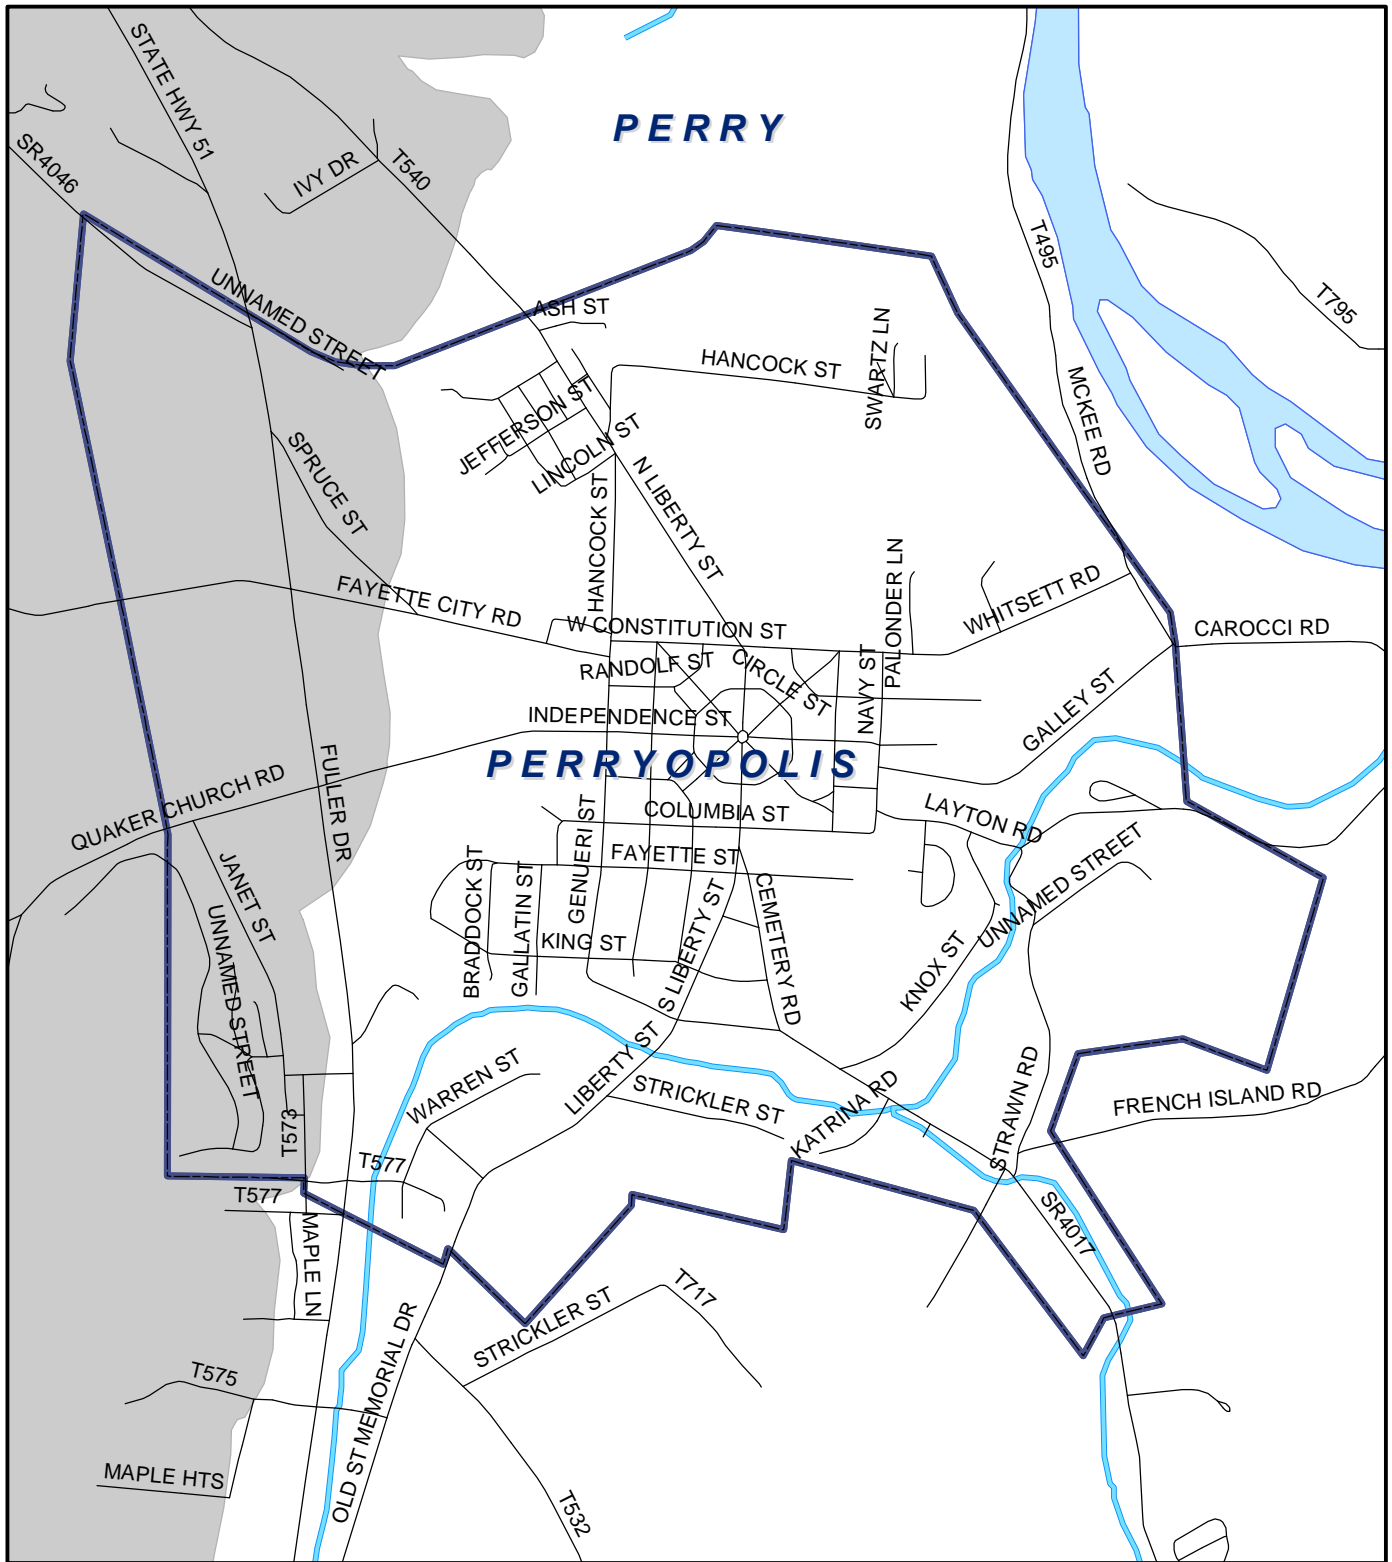

Perryopolis Boro, Fayette County

Legend

- Municipality Boundary
- Undermined Area

This map was prepared using information considered to be the best historical data available.

The Department cannot verify the accuracy or completeness of this information.