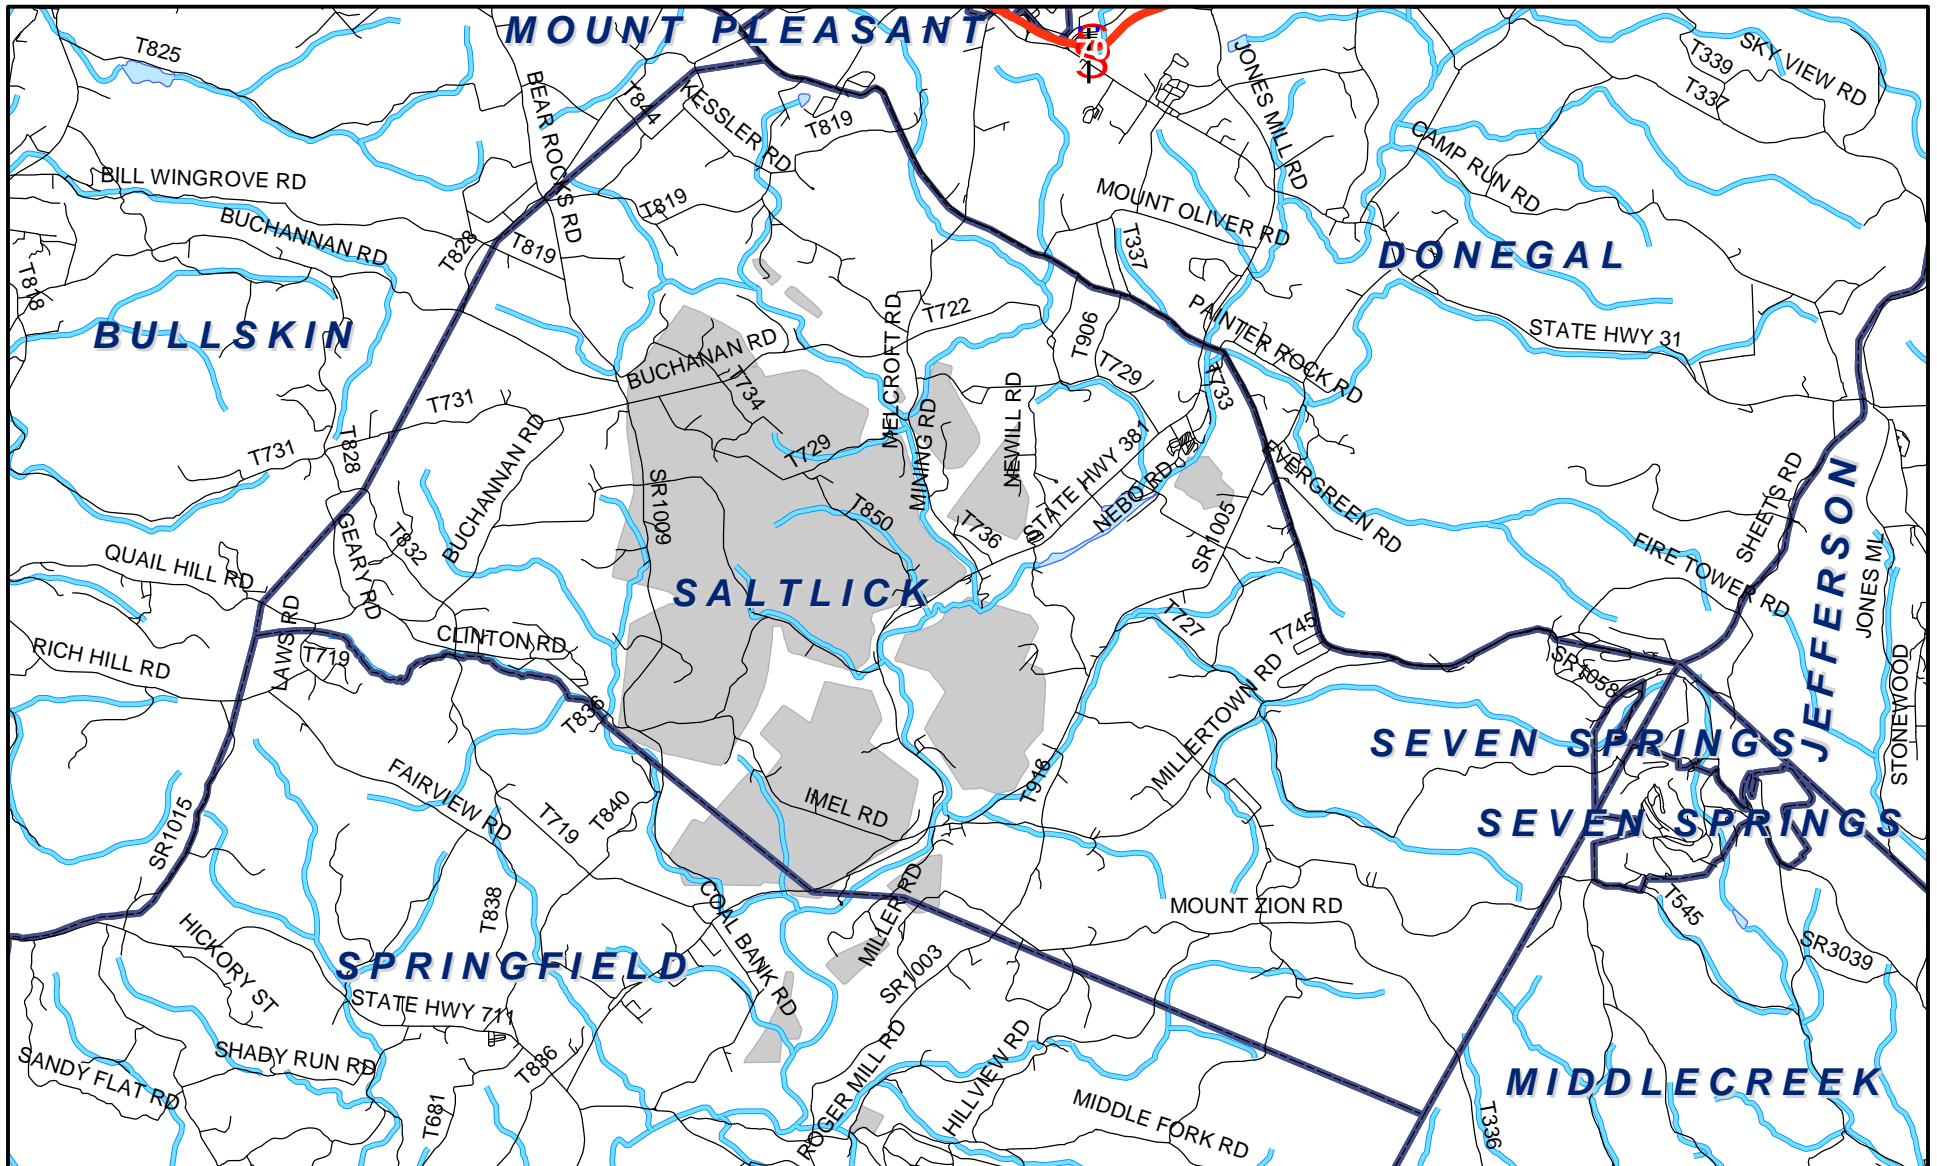

Saltlick Twp, Fayette County

Legend

-  Municipality Boundary
-  Undermined Area

This map was prepared using information considered to be the best historical data available.

The Department cannot verify the accuracy or completeness of this information.