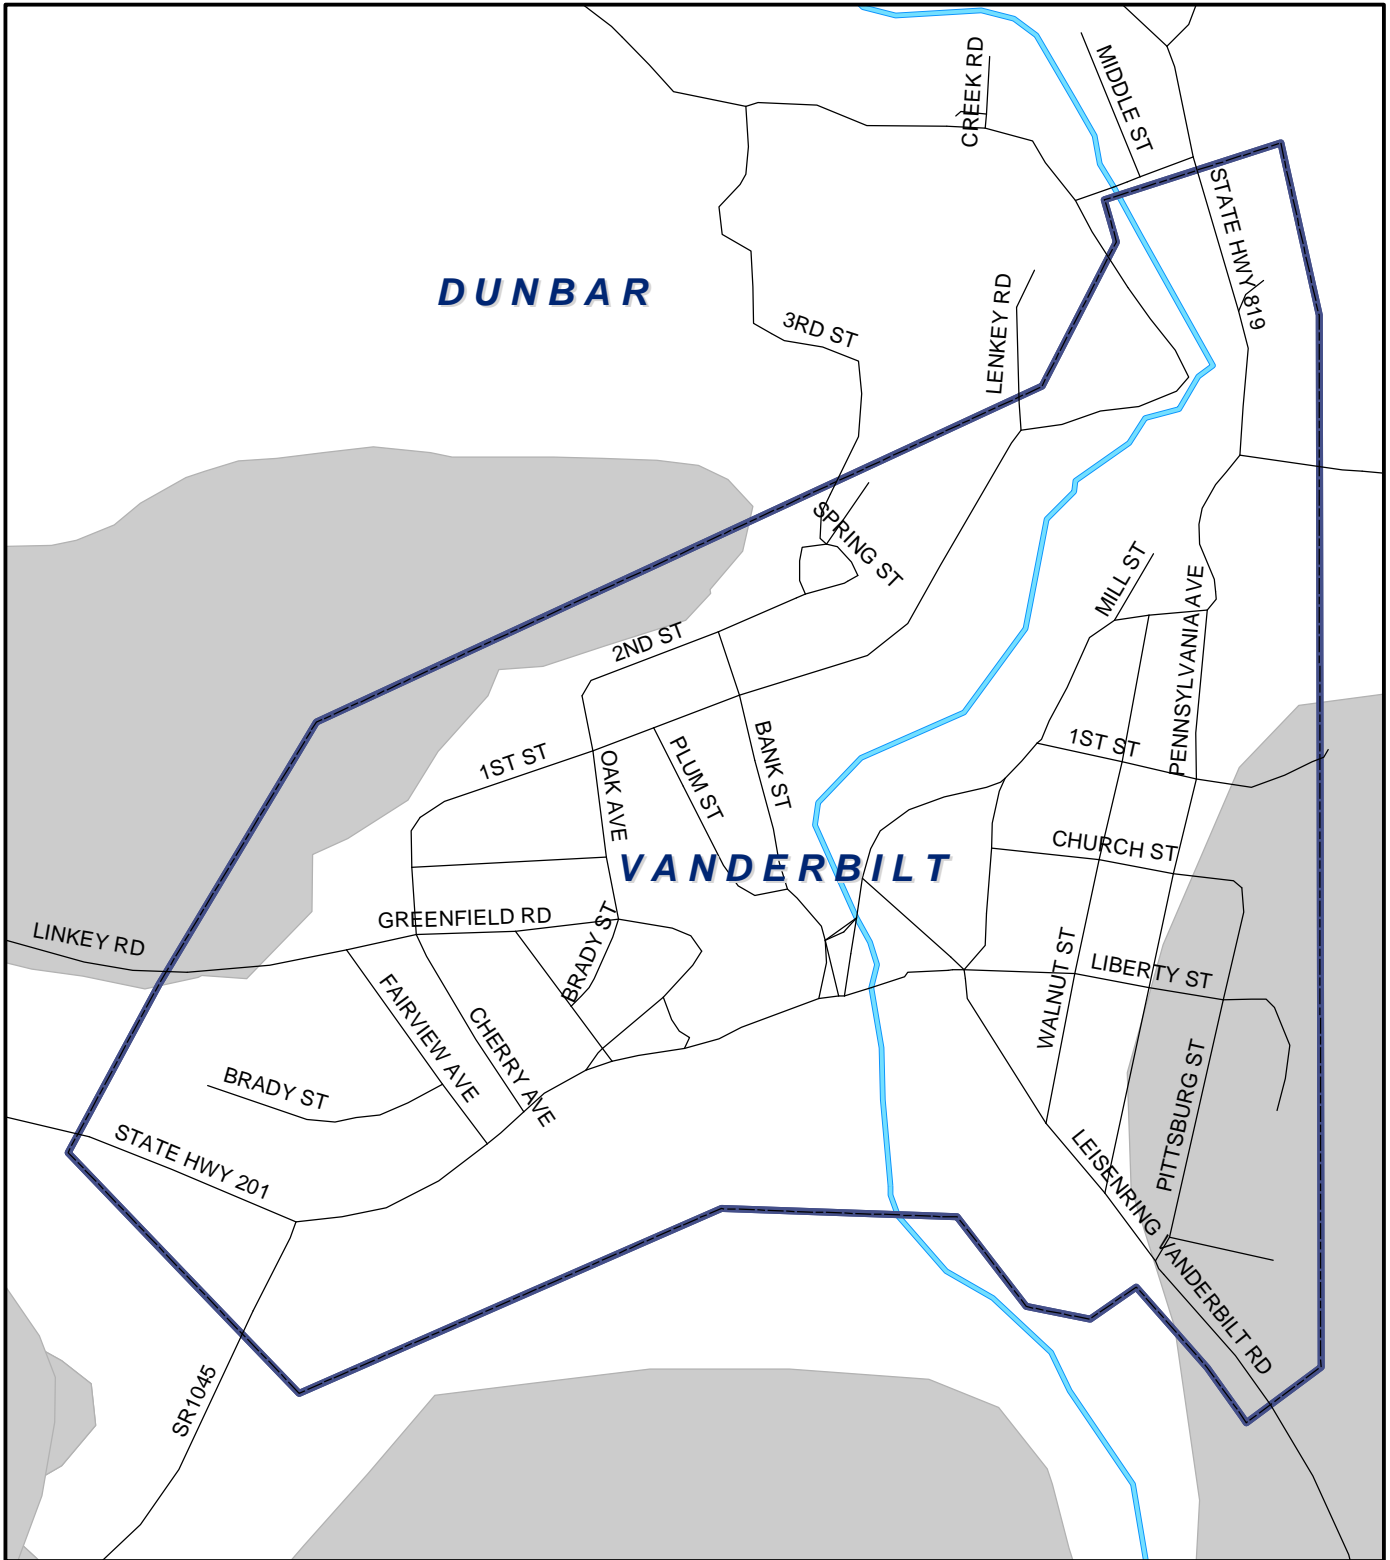

# Vanderbilt Boro, Fayette County

## Legend

-  Municipality Boundary
-  Undermined Area

This map was prepared using information considered to be the best historical data available.

The Department cannot verify the accuracy or completeness of this information.