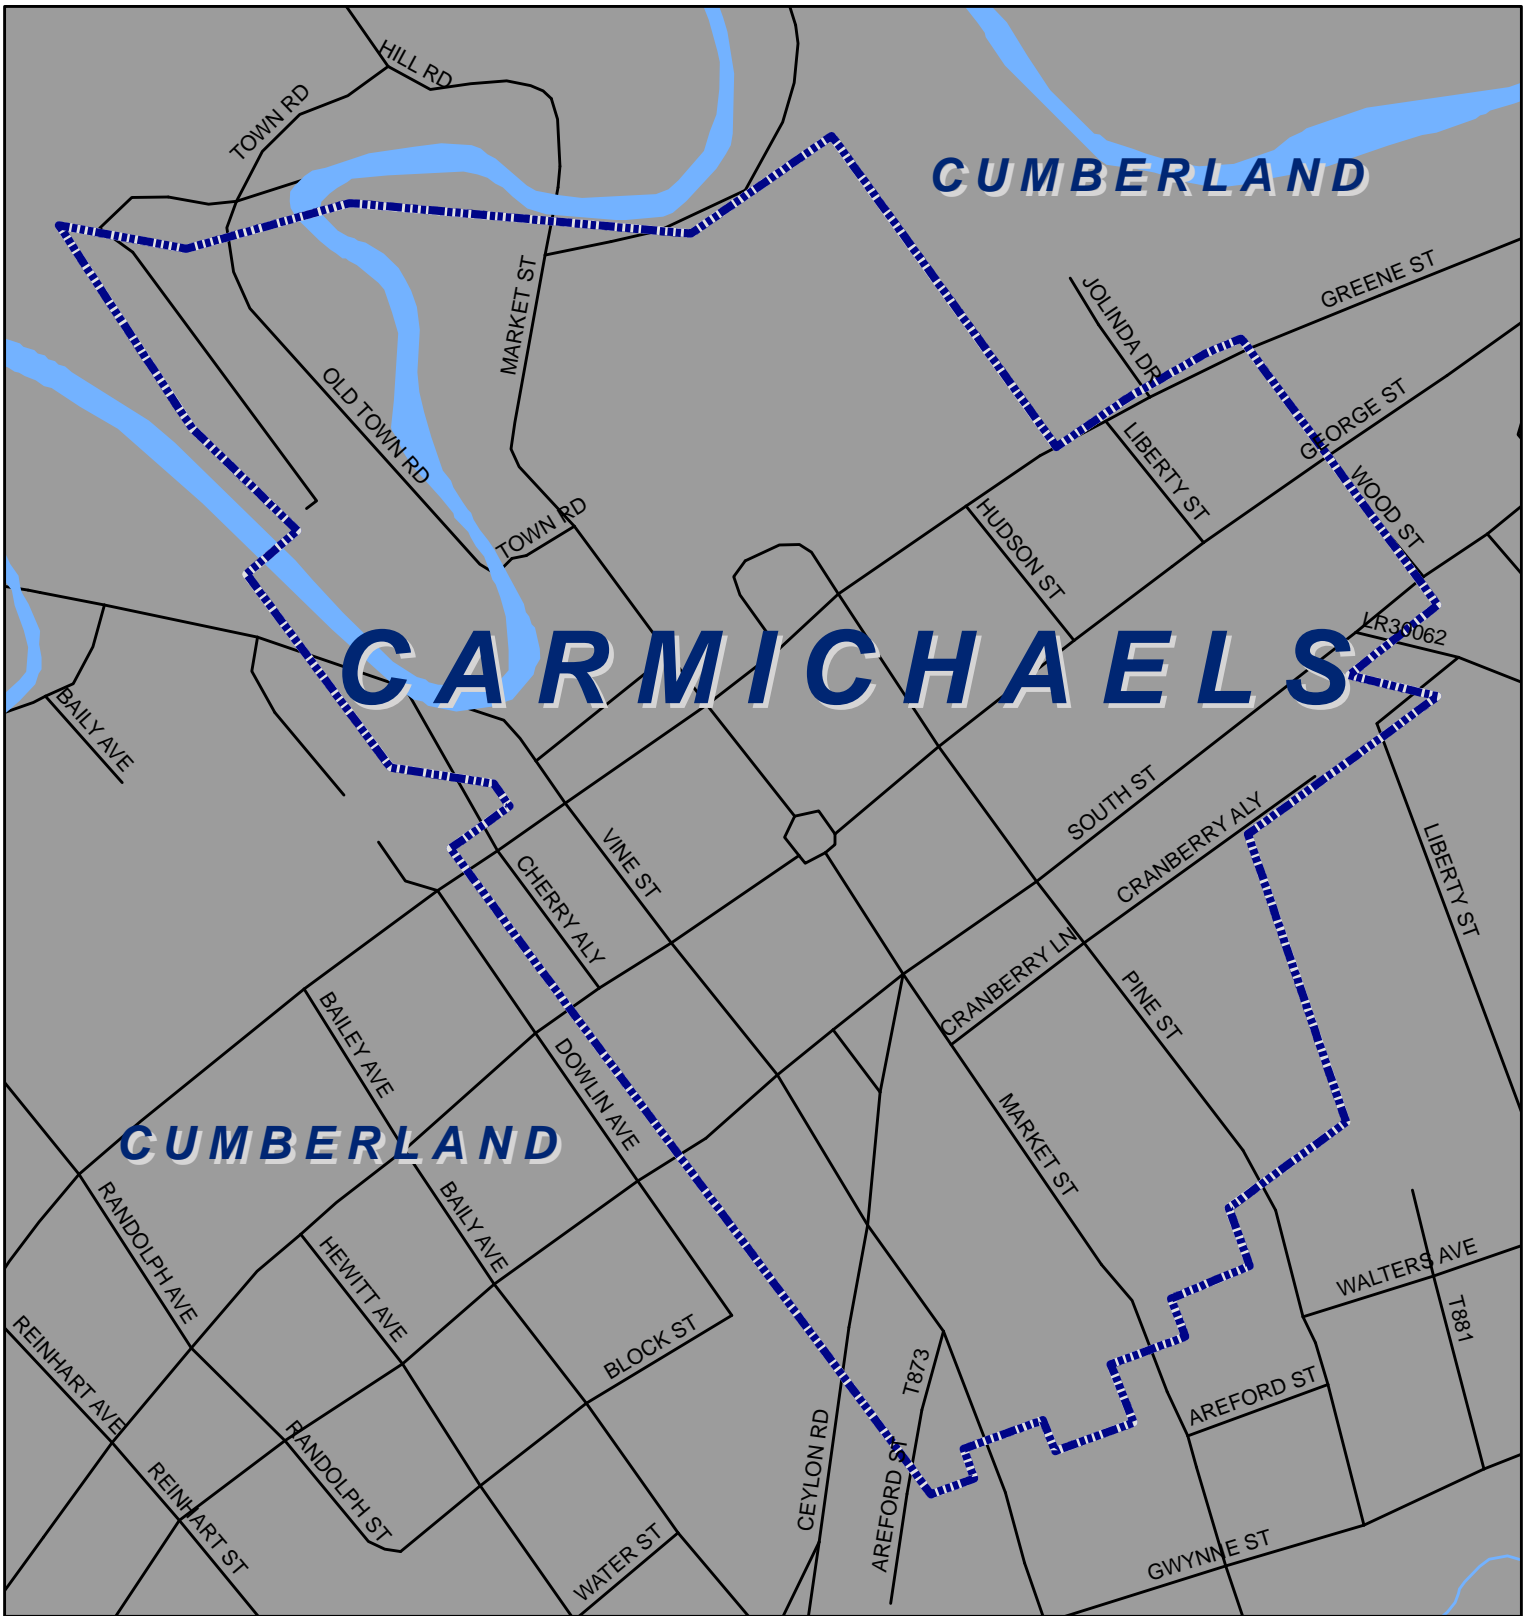

Carmichaels Boro, Greene County

Legend

-  Municipality Boundary
-  Undermined Area

This map was prepared using information considered to be the best historical data available.

The Department cannot verify the accuracy or completeness of this information.