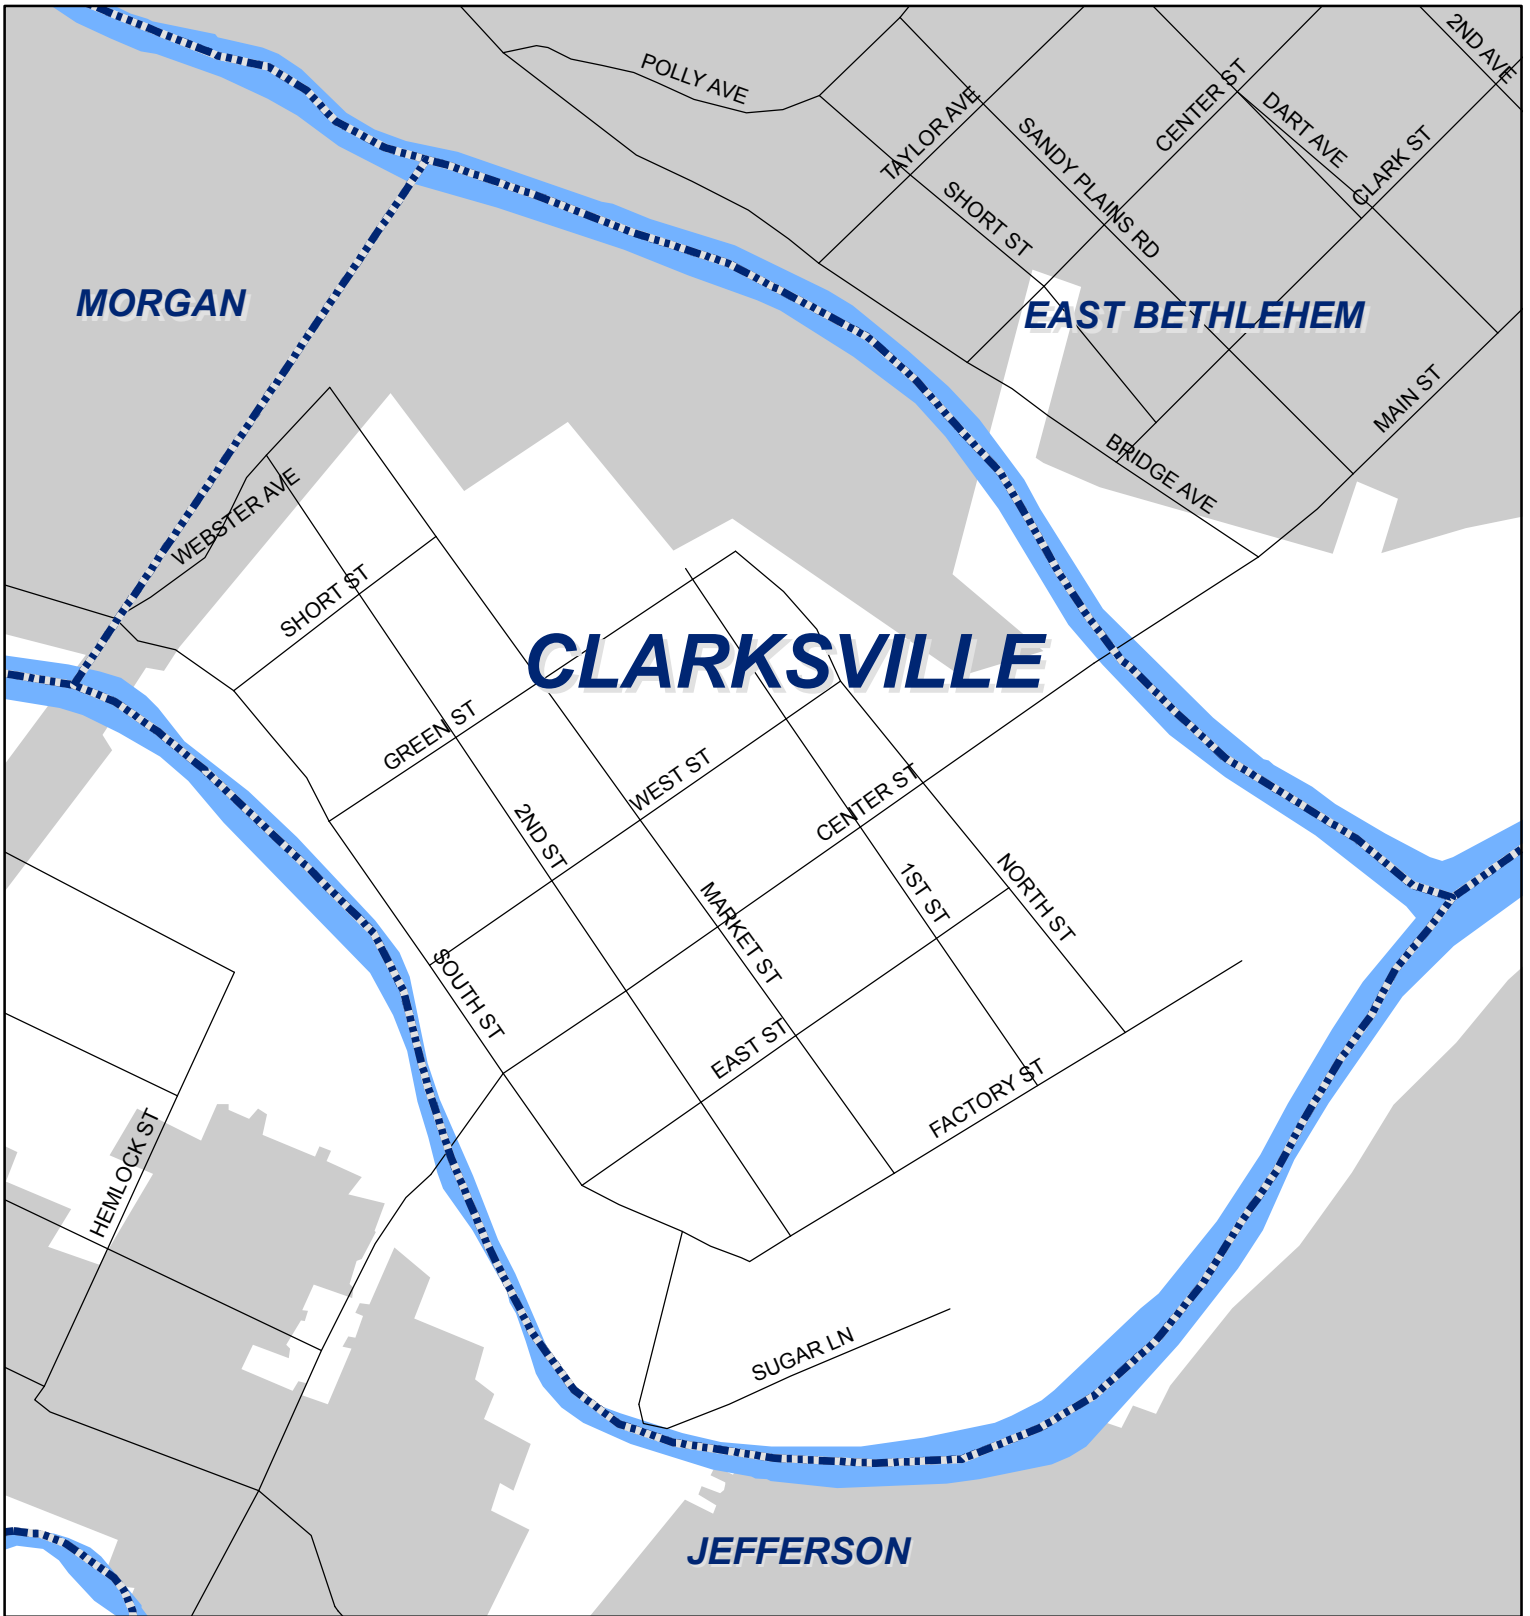

Clarksville Borough, Greene County

Legend

-  Municipality Boundary
-  Undermined Area

This map was prepared using information considered to be the best historical data available.

The Department cannot verify the accuracy or completeness of this information.