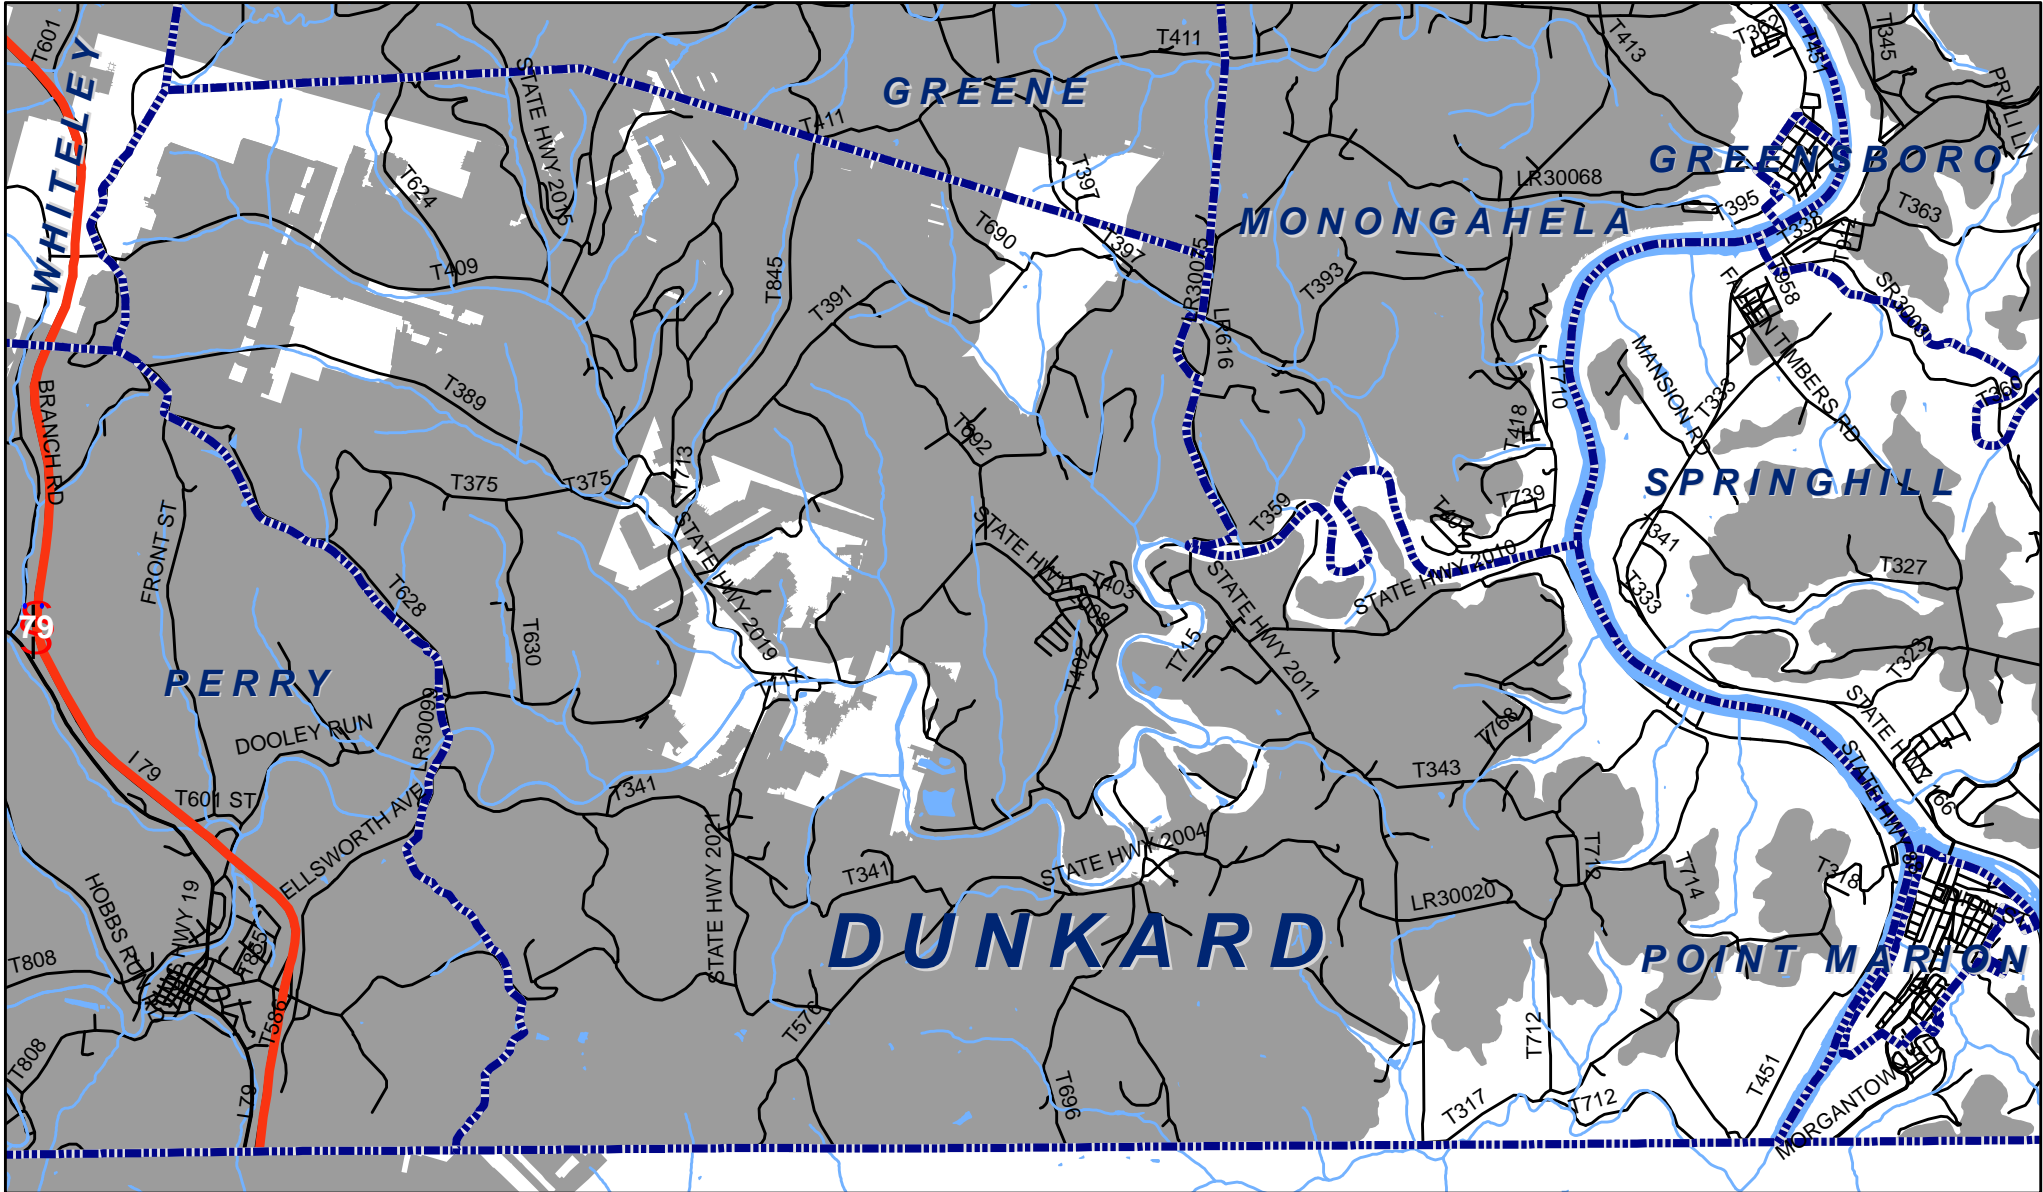

Dunkard Township, Greene County

Legend

-  Municipality Boundary
-  Undermined Area

This map was prepared using information considered to be the best historical data available.

The Department cannot verify the accuracy or completeness of this information.