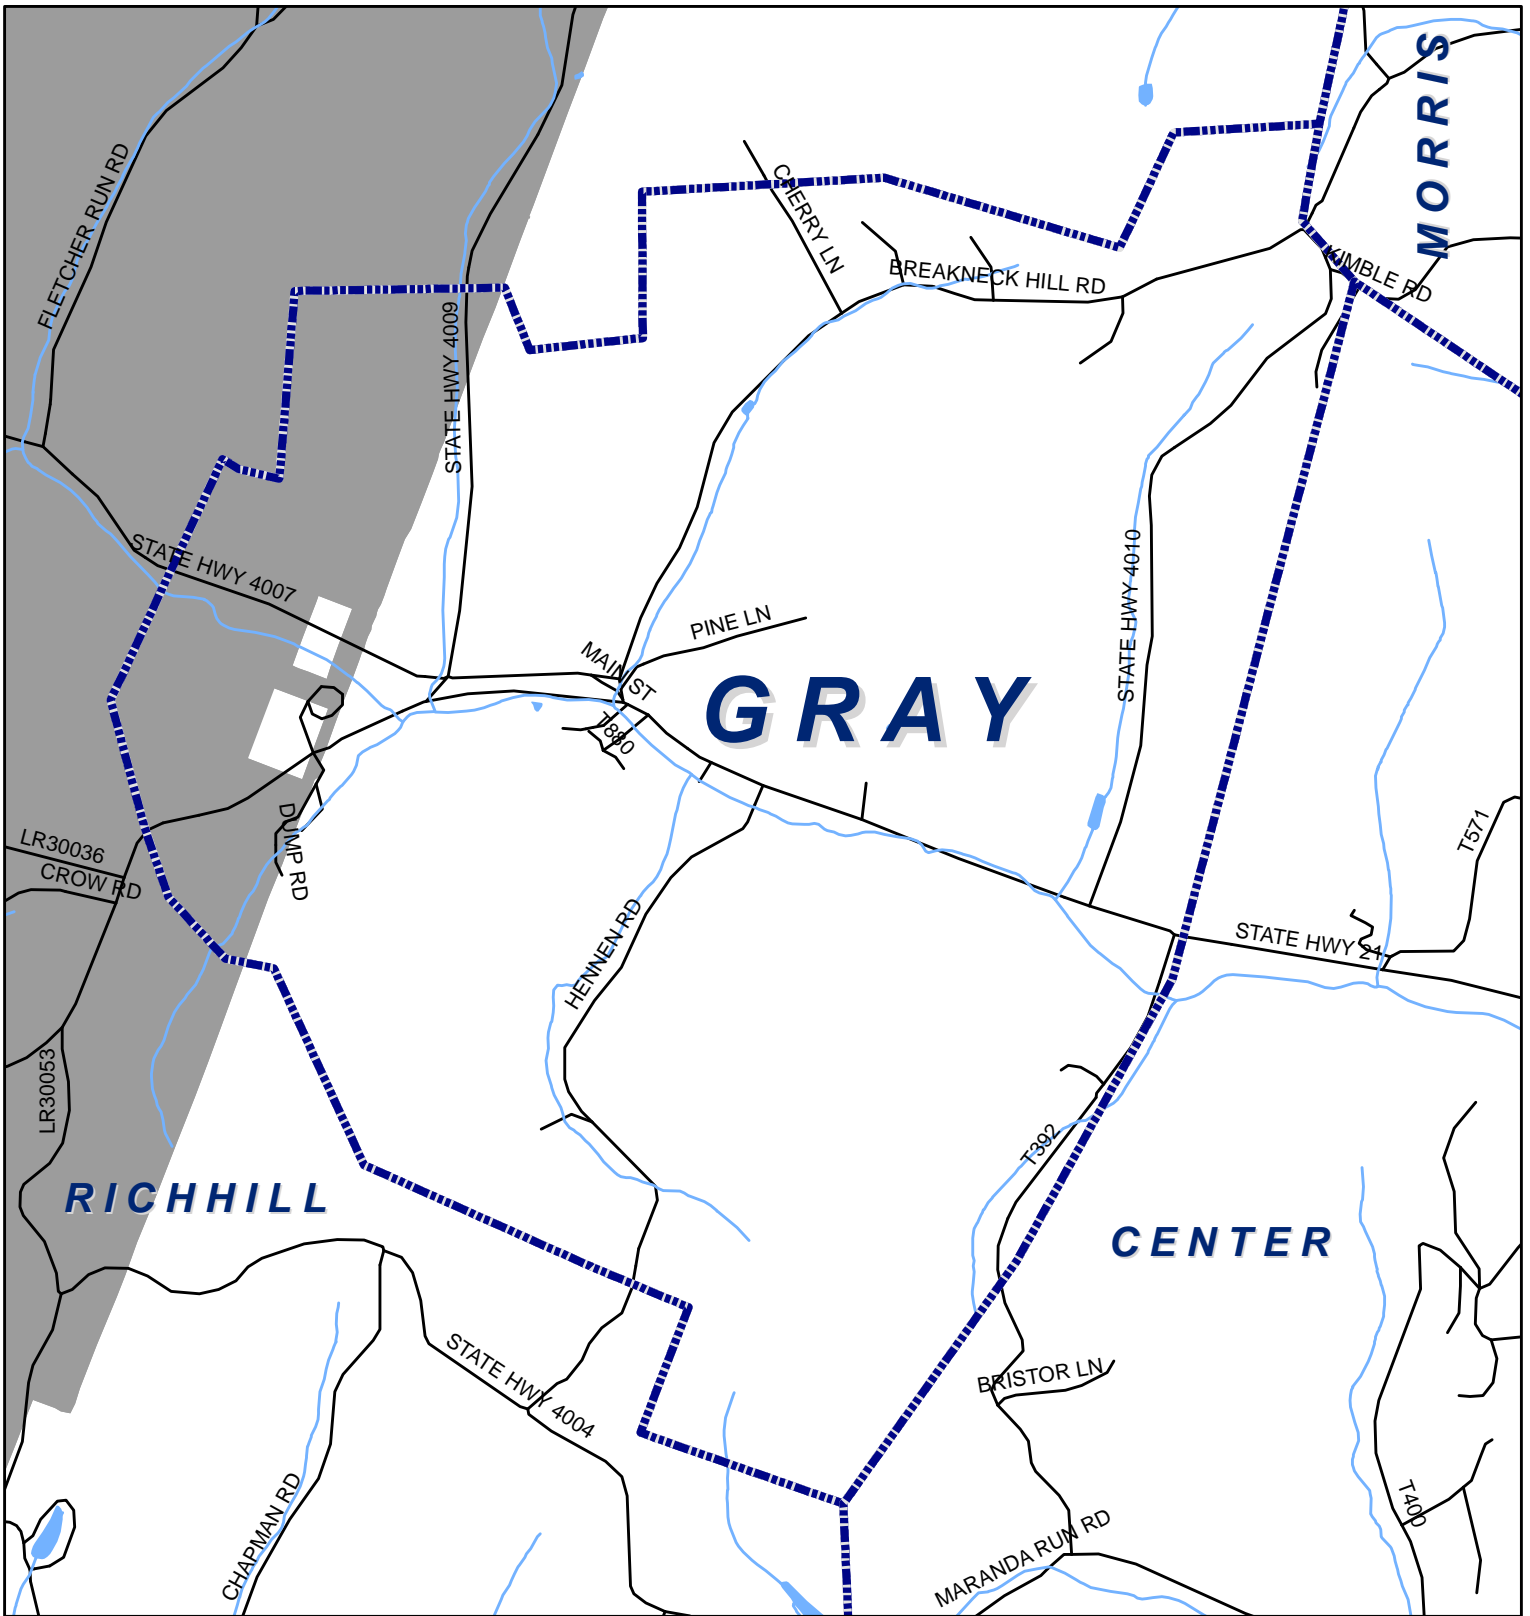

Gray Township, Greene County

Legend

-  Municipality Boundary
-  Undermined Area

This map was prepared using information considered to be the best historical data available.

The Department cannot verify the accuracy or completeness of this information.