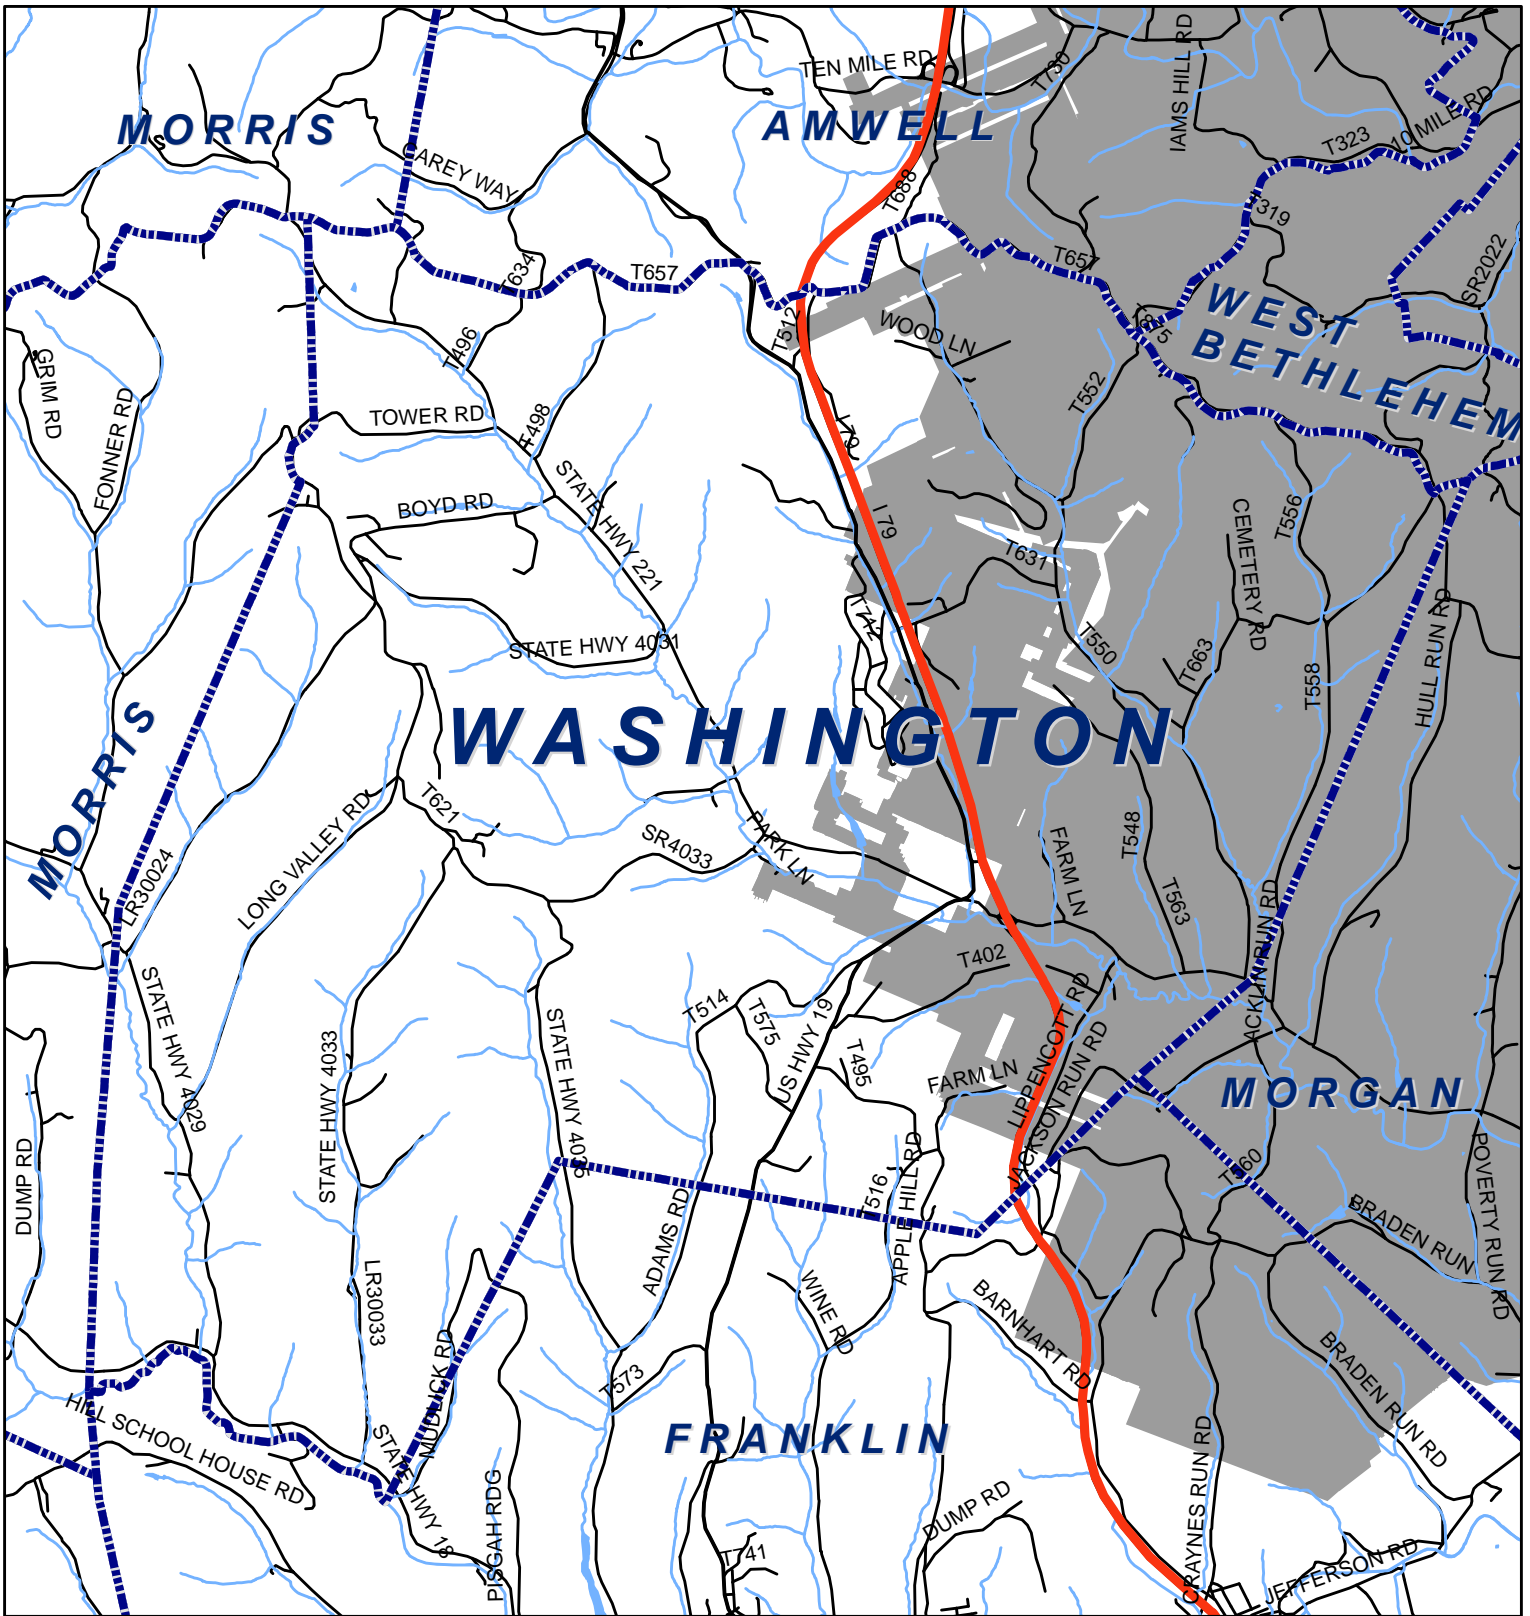

Washington Township, Greene County

Legend

-  Municipality Boundary
-  Undermined Area

This map was prepared using information considered to be the best historical data available.

The Department cannot verify the accuracy or completeness of this information.